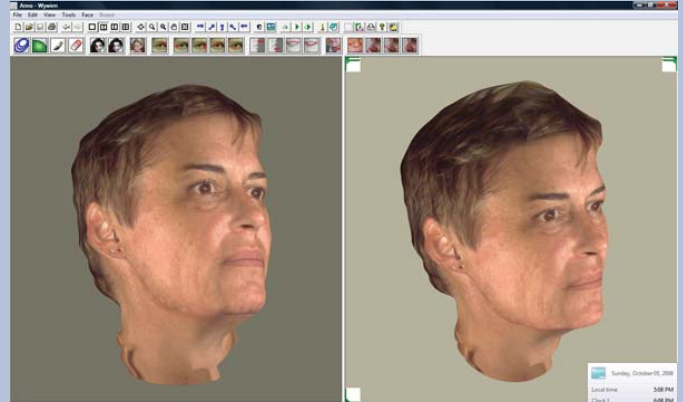

FaceLift 1500

3D Capture and Design for Aesthetic Procedures

Since 1980's medical practice has steadily moved from 2D toward 3D, (think CAT and MRA scans replacing x-ray as the tool of choice for diagnostics). Now plastic surgeons can also enjoy advantages offered by 3D technology; **interactive viewing and design – on screen and real time!**

Capture

FaceLift 1500 hardware includes two Canon XT 8-Megapixel cameras, mounting hardware, remote control, high performance dedicated laptop, target.

Unlike with laser devices, the clients don't need to be immobilized - a single shot with the dual-camera system captures both texture and 3D geometry with great precision and detail (30,000 polygons). The resulting head can be instantly viewed in 3D, turned around in all directions and axes.

Dr. Erno Gill, Plastic Surgeon, Budapest
<http://www.gill.hu>

Design

Face Design with the client in real-time and in 3D eliminates misconceptions and reassures the client of the end results. With the help of simple, interactive tools surgeons can show the client the results well before actual surgery takes place.

Breast Design is highly interactive and visual. The surgeon can dial in the different size implants and make a joint determination with the client on the spot. Similarly, lifts and shaping can also be planned and previewed real-time.