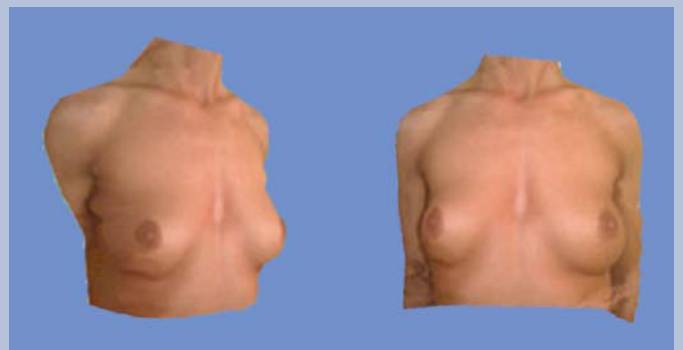

Pricing - Support

FaceLift 1500 is exclusively distributed by Abalone LLC, a California company located in Moss Beach, California, 94038
Tel: 650-302-0894 Email: info@abalonellc.com

FaceLift 1500

$9,995 (MSRP)

Included: 2 Canon EOS XT digital cameras, mounting hardware, remote control, Dell laptop, FaceShot and FaceLift software, 1-day on-site installation and training (anywhere in the US), unlimited tech support.

www.abalonellc.com