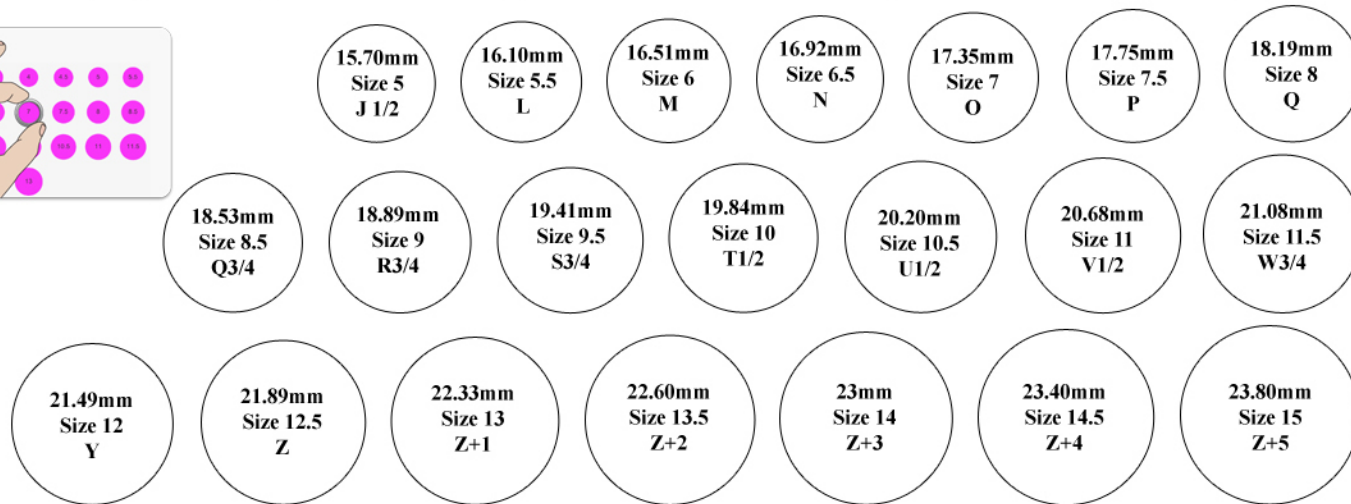

For the **BEST RESULTS**, please order our plastic finger sizer! It will quickly determine your size and it's got full and half size from Size 1 to Size 13.

You may also use the below ring size methods. This will help you determine your ring size.

RING SIZE GUIDE

CONFIRM PRINTED PAPER SIZE

1. **Ring measurements are very precise.** Carefully follow these instructions to obtain an accurate measurements.

2. **Prior to printing**, ensure that Page Scaling is set to "None" on your print dialog box. (To open the print dialog box, press CTRL + P)

3. **Measure the bar on the left.** It must be exactly 1 inch or 30mm long. Alternately, place a quarter where indicated. The quarter should fit completely over the image so that all lines are covered, without the quarter hanging over any edges.

MEASURE A RING THAT FITS

1. Select a ring that properly fits the intended finger.
2. Place the ring on top of the circle below until the inside edge of the ring matches the outside of the circle.

Comfort Fit Ring Tip: If the ring is a comfort fit design, match circles to the contoured edge of the inner surface of the ring.

MEASURE USING A STRING

If you have measured the finger to be sized with a string, or you know the circumference in millimeters, use the following chart to convert the length to a ring size. If in doubt, move up to the next largest half size.

Ring Size Conversion

Size 5	Diameter (mm) 15.71	Size 10	Diameter (mm) 19.78	Size 15	Diameter (mm) 23.84
Size 5.5	Diameter (mm) 16.12	Size 10.5	Diameter (mm) 20.18	Size 15.5	Diameter (mm) 24.25
Size 6	Diameter (mm) 16.52	Size 11	Diameter (mm) 20.59	Size 16	Diameter (mm) 24.66
Size 6.5	Diameter (mm) 16.93	Size 11.5	Diameter (mm) 21	Size 16.5	Diameter (mm) 25.16
Size 7	Diameter (mm) 17.34	Size 12	Diameter (mm) 21.4	Size 17	Diameter (mm) 25.47
Size 7.5	Diameter (mm) 17.74	Size 12.5	Diameter (mm) 21.81	Size 17.5	Diameter (mm) 25.88
Size 8	Diameter (mm) 18.15	Size 13	Diameter (mm) 22.22	Size 18	Diameter (mm) 26.28
Size 8.5	Diameter (mm) 18.56	Size 13.5	Diameter (mm) 22.62	Size 18.5	Diameter (mm) 26.69
Size 9	Diameter (mm) 18.96	Size 14	Diameter (mm) 23.03	Size 19	Diameter (mm) 27.1
Size 9.5	Diameter (mm) 19.37	Size 14.5	Diameter (mm) 23.44	Size 19.5	Diameter (mm) 27.5
				Size 20	Diameter (mm) 27.91