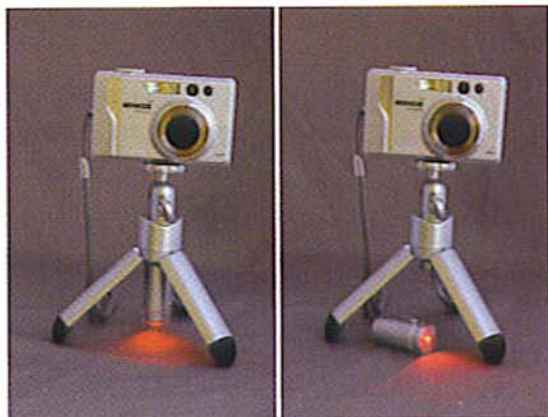

SHUTTERBUG®

JUNE 2006

TOOLS, TECHNIQUES & CREATIVITY

SPECIAL REPORT
WEIRD AND WONDERFUL

A Visit To The PMA Novelty Shop

by Roger W. Hicks

Rather more mainstream, and a lot more justifiable for what I do, was a tiny, compact tabletop tripod with a built-in (but detachable) LED flashlight from OSN. Only preproduction prototypes were at the

OSN tabletop tripod.

show, and there were a couple of improvements to be incorporated in the final version: a better lock on the battery compartment, for example. But the prototype looks enough like the final version that I wanted to illustrate it here. It deserves a place in the bag or pocket of

Bottle-top tripod adapter.

any photographer who has ever struggled in poor light to see his camera settings or find an elusive accessory. From the same company comes a bottle-top tripod adapter that doubles as a clamp for car windows and even (heavy) books—their suggestion, not mine.
