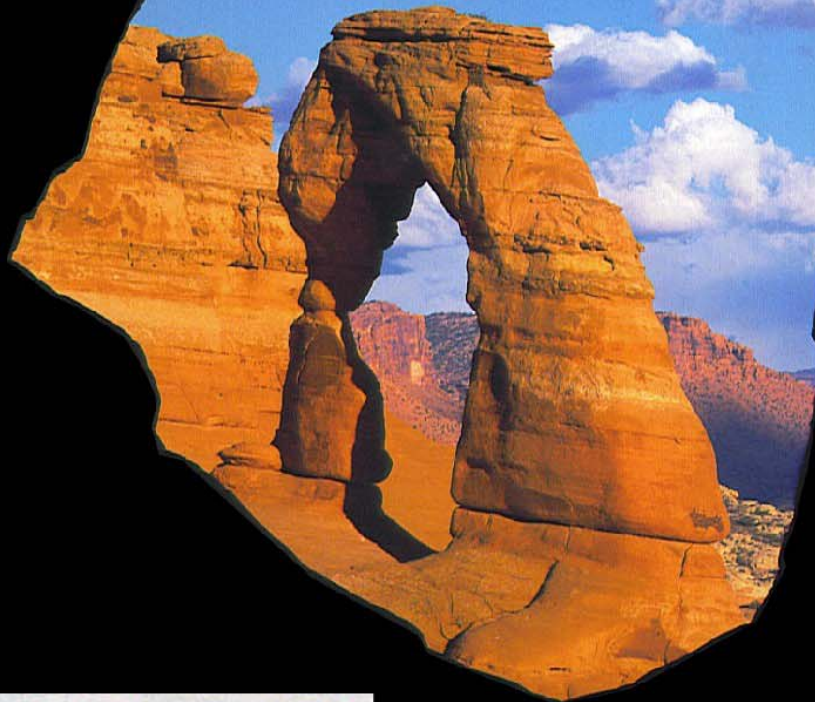

As Seen In...

Outdoor Photographer

MAY 2004

AFFORDABLE WINDOW MOUNT ▶

Create sharp images of wildlife from your car when your camera is mounted on the OSN CP-10 Window Mount Clamp. Made with a die-cast metal base, the mount includes rubber pressure pads and a large three-way panhead, and features a quick-release mounting platform. List Price: \$39.95.