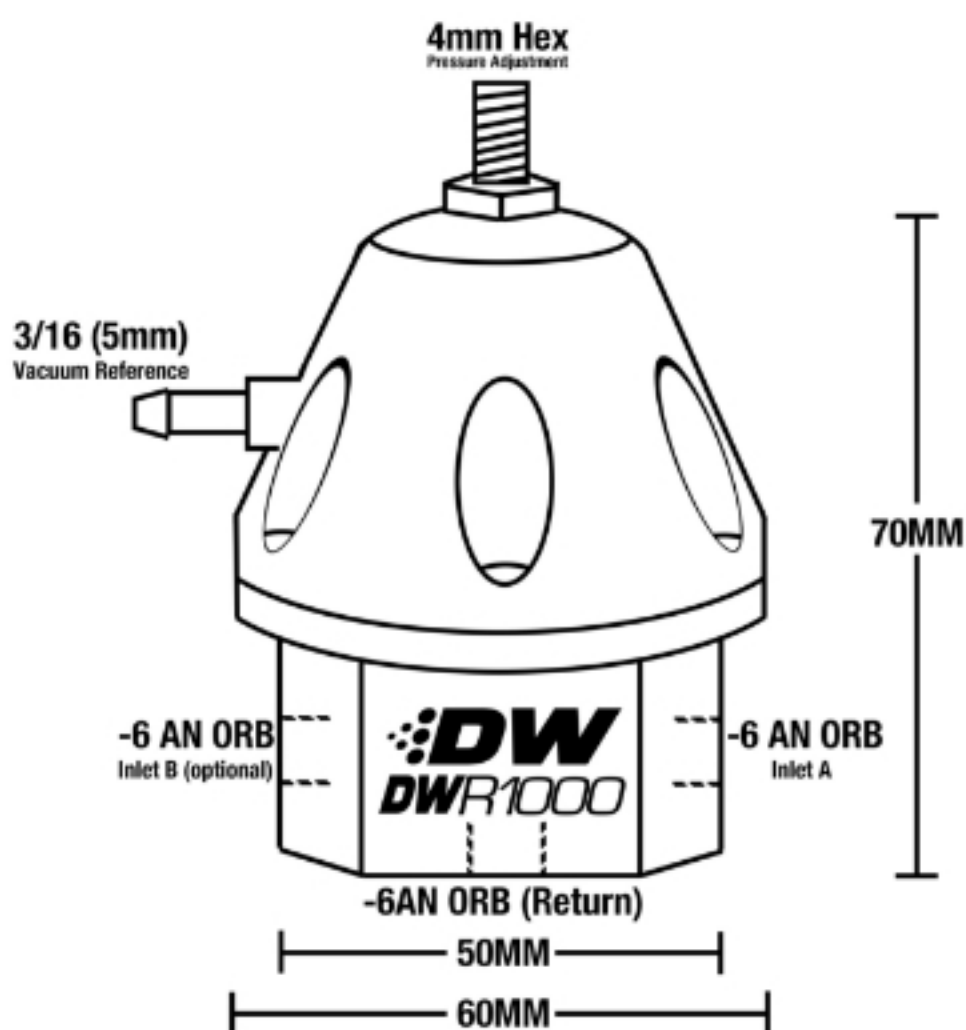

DWR1000 Adjustable Fuel Pressure Regulator

Tech

DWR1000 Physical Specs

Weight w/ bracket	12.9 oz (365g)
Housing Materials	anodized T6061
Hardware/ Brackets	Stainless Steel
Tension Spring	high carbon steel
Diaphragm	40mm fiber-nitrile

DWR1000 Performance Specs

Pressure Range	30-100psi
Flow Rating	500 LPH+
HP Rating	1000hp+
Gauge Port Fitting	1/8 NPT
Line Fitting (2-in, 1-out)	-6 AN ORB