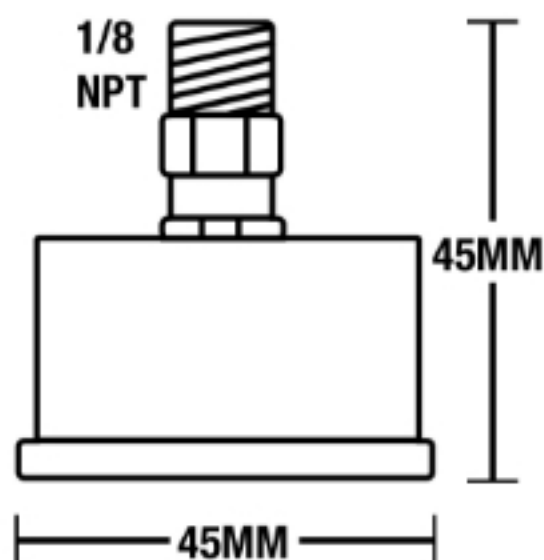

DWR1000 Adjustable Fuel Pressure Regulator

Tech

DWR1000 Physical Specs

Weight w/ bracket	12.9 oz (365g)
Housing Materials	anodized T6061
Hardware/ Brackets	Stainless Steel
Tension Spring	high carbon steel
Diaphragm	40mm fiber-nitrile

DWR1000 Performance Specs

Pressure Range	30-100psi
Flow Rating	500 LPH+
HP Rating	1000hp+
Gauge Port Fitting	1/8 NPT
Line Fitting (2-in, 1-out)	-6 AN ORB