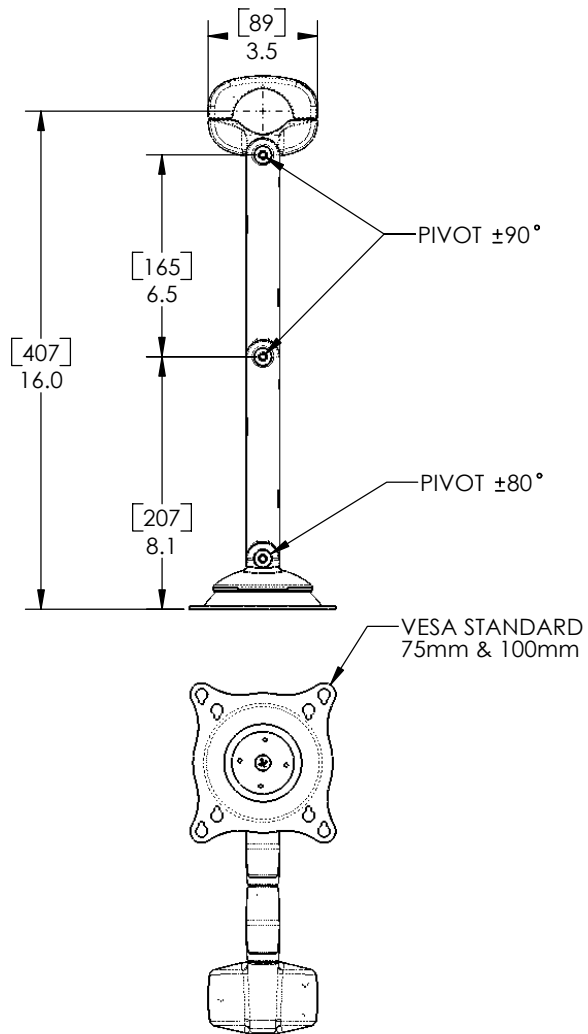

CHIEF MANUFACTURING INC.
 MOUNT ORDER NUMBER IS FPD-110
 PHONE: 1-800-582-6480

THE INFORMATION AND DESIGNS CONTAINED IN THIS DRAWING ARE CONFIDENTIAL AND THE PROPRIETARY PROPERTY OF CHIEF MFG., INC. NEITHER THIS DESIGN NOR ANY INFORMATION CONTAINED IN THIS DRAWING MAY BE REPRODUCED OR DISCLOSED TO OTHERS WITHOUT THE EXPRESS WRITTEN CONSENT OF CHIEF MFG., INC.

CHIEF MANUFACTURING, INC. <small>12800 HWY 13 SOUTH STE. 500 * SAVAGE, MN 55378 1.800.582.6480 * fax 1.877.894.6918</small>	
TITLE CUSTOMER PRINT	
FPD-110	
SEE B	DWG. NO. FPD-110