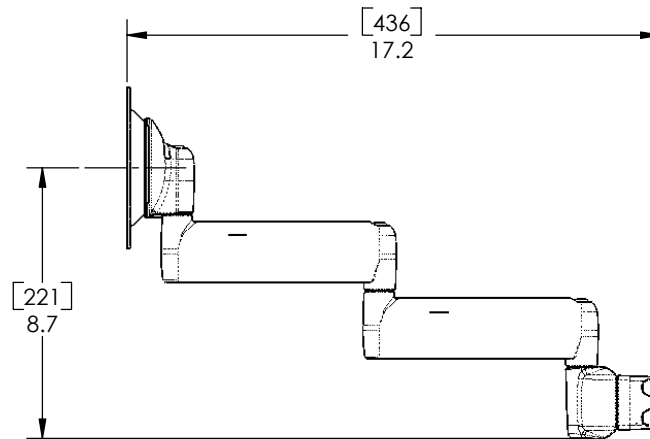

CHIEF MANUFACTURING INC.
 MOUNT ORDER NUMBER IS FPD-110
 PHONE: 1-800-582-6480

THE INFORMATION AND DESIGNS CONTAINED IN THIS DRAWING ARE CONFIDENTIAL AND THE PROPRIETARY PROPERTY OF CHIEF MFG., INC. NEITHER THIS DESIGN NOR ANY INFORMATION CONTAINED IN THIS DRAWING MAY BE REPRODUCED OR DISCLOSED TO OTHERS WITHOUT THE EXPRESS WRITTEN CONSENT OF CHIEF MFG., INC.

CHIEF MANUFACTURING, INC. <small>12800 HWY 13 SOUTH STE. 500 * SAVAGE, MN 55378 1.800.582.6480 * fax 1.877.894.6918</small>	
TITLE CUSTOMER PRINT	
FPD-110	
SEE B	DWG. NO. FPD-110