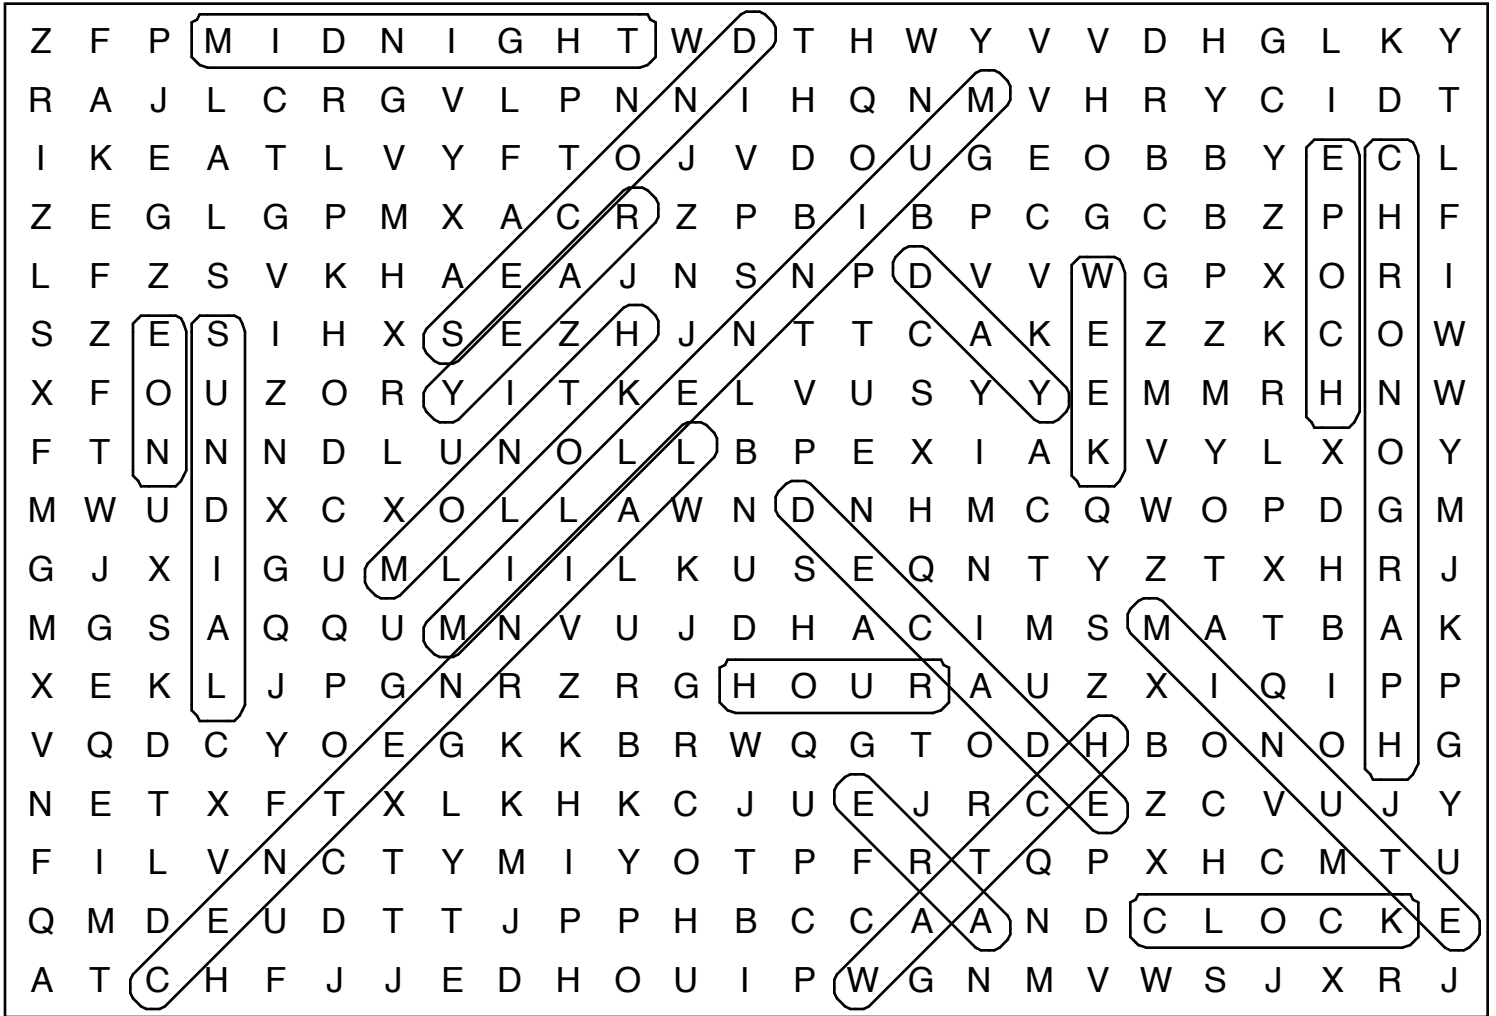

TIME

centennial
epoch
sundial

chronograph
hour
watch

clock
midnight
week

day
millennium
year

decade
minute

eon
month

era
second