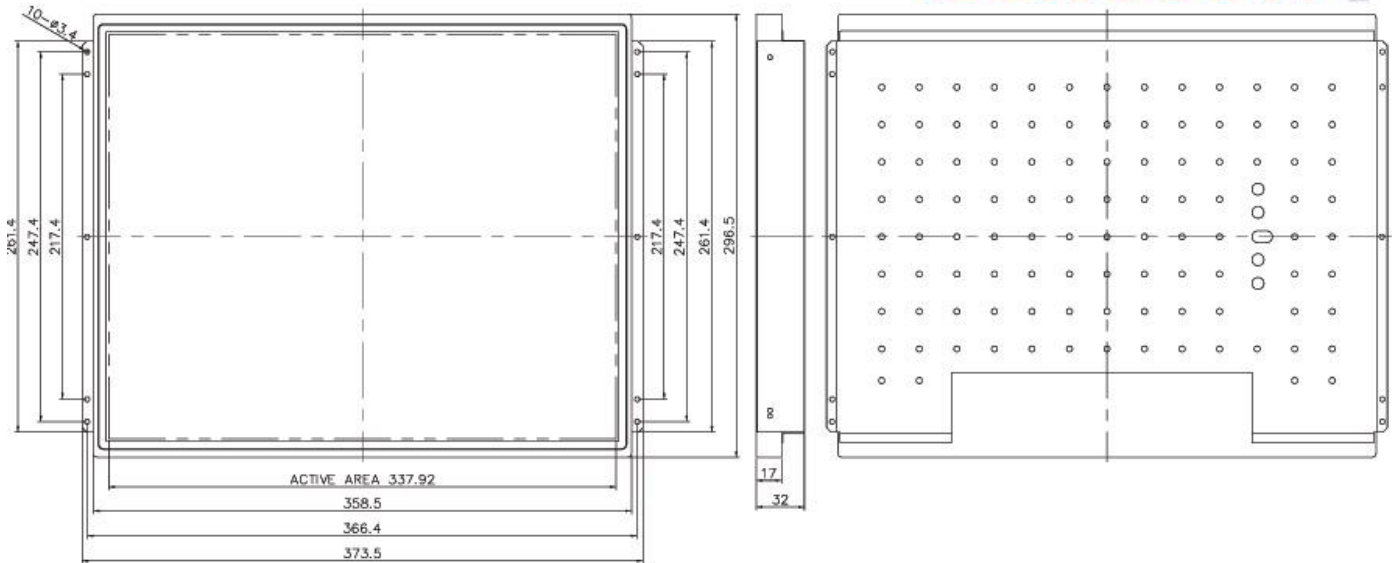

ULP-17008

17.0" Ultra-Thin Open Frame TFT LCD Display

LCD Screen

LCD Origin	Korea
LCD Type	Industrial TFT LCD Panel
Display Size	17.0 inch diagonal (337.92H x 270.34V)
Resolution	1280 x 1024, SXGA
Display Color	16,194,277 color
Brightness	250cd/m ² (Typical)
Contrast Ratio	400: 1 (Typical)
Pixel Pitch	0.297 x 0.297 mm
Viewing Angle	85 / 85 / 85 / 85 (L / R / U / D)
OSD Control	Brightness, Contrast, Phase & Clock, Color, H & V position, Auto-tune & Recall VGA Connector
VGA Connector	D-Sub 15 pin VGA Analog
Video Input	S-Video and RCA Composite (Optional)
LCD MTBF	40,000 hrs
Mounting	Flexible front mount
Dimension	373.5 (W) x 296.5 (H) x 32 (L) mm
Weight	4.3 Kg (Net) / 6.3 Kg (Gross)
Packing	630 (W) x 550 (H) x 110 (L)

External Power Adapter

AC Input	110V ~ 220V AC Input
DC Input	12V@3.3A Output
AC Cable Length	180cm
DC Cable Length	182cm
Size	108 (L) x 64 (W) x 30 (H) mm
Safety	CE, UL

Environmental

Operating Temperature	0 ~ 50°C
Storage Temperature	-25°C ~ 60°C
Humidity	70%, non condensing
Shock	10G peak acceleration (11mec. Duration)
Safety Approval	CE, FCC

Ordering Information

Model	Description
ULP-17008	17.0" open frame LCD panel
ULP-17008AV	17.0" open frame LCD panel w/ Video Input
ULP-17008-CAB	17.0" OF LCD panel w/ Cap. touch (USB)
ULP-17008-CAS	17.0" OF LCD panel w/ Cap. touch (Serial)
ULP-17008-5WB	17.0" OF LCD panel w/ 5 Wire Res. touch (USB)
ULP-17008-5WS	17.0" OF LCD panel w/ 5 Wire Res. touch (Serial)
ULP-17008-IRB	17.0" OF LCD panel w/ IR touch (USB)
ULP-17008-IRS	17.0" OF LCD panel w/ IR touch (Serial)
ULP-17008AV-CAB	17.0" OF LCD panel w/ Video, Cap. touch (USB)
ULP-17008AV-CAS	17.0" OF LCD panel w/ Video, Cap. touch (Serial)
ULP-17008AV-5WB	17.0" OF LCD panel w/ Video, 5 Wire (USB)
ULP-17008AV-5WS	17.0" OF LCD panel w/ Video, 5 Wire (Serial)
ULP-17008AV-IRB	17.0" OF LCD panel w/ Video, IR touch (USB)
ULP-17008AV-IRS	17.0" OF LCD panel w/ Video, IR touch (Serial)