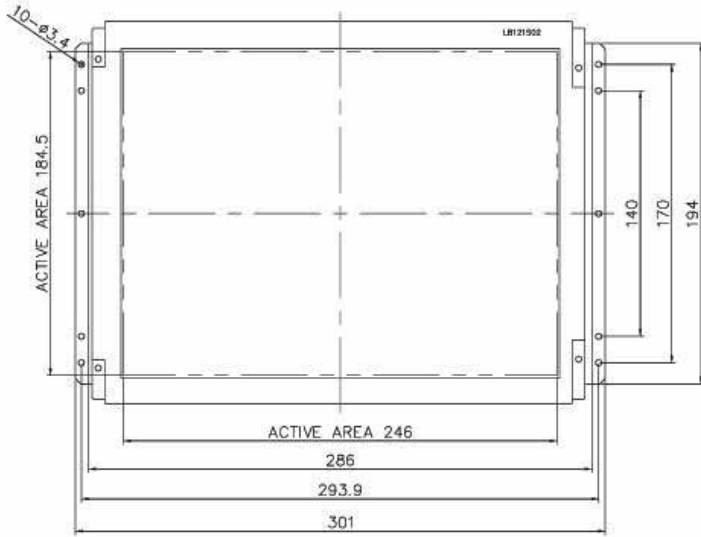

ULP-12109

“12.1” Ultra-Thin Open Frame TFT LCD Display

**LCD Screen**

LCD Origin	Korea
LCD Type	Industrial TFT LCD Panel
Display Size	12.1 inch diagonal (246H x 184.5V)
Resolution	800 x 600, SVGA
Display Color	242,144 color
Brightness	300cd/m <sup>2</sup> (Typical)
Contrast Ratio	200: 1 (Typical)
Pixel Pitch	0.3075 x 0.3075 mm
Viewing Angle	60 / 60 / 40 / 55 (L / R / U / D)
OSD Control	Brightness, Contrast, Phase & Clock, Color, H & V position, Auto-tune & Recall VGA Connector
VGA Connector	D-Sub 15 pin VGA Analog
Video Input	S-Video and RCA Composite (Optional)
LCD MTBF	40,000 hrs
Mounting	Flexible front mount
Dimension	301 (W) x 194.0 (H) x 23 (L) mm
Weight	3 Kg (Net) / 4 Kg (Gross)
Packing	555 (W) x 470 (H) x 90 (L)

**External Power Adapter**

AC Input	110V ~ 220V AC Input
DC Input	12V@3.3A Output
AC Cable Length	180cm
DC Cable Length	182cm
Size	108 (L) x 64 (W) x 30 (H) mm
Safety	CE, UL

**Environmental**

Operating Temperature	0 ~ 50°C
Storage Temperature	-25°C ~ 60°C
Humidity	70%, non condensing
Shock	10G peak acceleration (11mec. Duration)
Safety Approval	CE, FCC