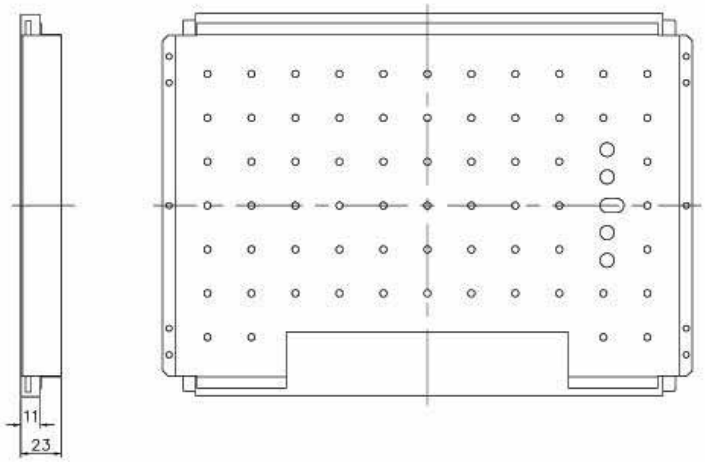

ULP-12109

“12.1” Ultra-Thin Open Frame TFT LCD Display

**LCD Screen**

LCD Origin	Korea
LCD Type	Industrial TFT LCD Panel
Display Size	12.1 inch diagonal (246H x 184.5V)
Resolution	800 x 600, SVGA
Display Color	242,144 color
Brightness	300cd/m <sup>2</sup> (Typical)
Contrast Ratio	200: 1 (Typical)
Pixel Pitch	0.3075 x 0.3075 mm
Viewing Angle	60 / 60 / 40 / 55 (L / R / U / D)
OSD Control	Brightness, Contrast, Phase & Clock, Color, H & V position, Auto-tune & Recall VGA Connector
VGA Connector	D-Sub 15 pin VGA Analog
Video Input	S-Video and RCA Composite (Optional)
LCD MTBF	40,000 hrs
Mounting	Flexible front mount
Dimension	301 (W) x 194.0 (H) x 23 (L) mm
Weight	3 Kg (Net) / 4 Kg (Gross)
Packing	555 (W) x 470 (H) x 90 (L)

**Touch Screen**

Type	Capacitive	Resistive
Thickness	3mm	2.1mm
Light Transmission	85%	85%
Controller Interface	USB / Serial	USB / Serial
Durability	225 Million	35 Million
OS Support	Windows XP, 2000, NT, 98, DOS & Linux	

**External Power Adapter**

AC Input	110V ~ 220V AC Input
DC Input	12V@3.3A Output
AC Cable Length	180cm
DC Cable Length	182cm
Size	108 (L) x 64 (W) x 30 (H) mm
Safety	CE, UL

**Environmental**

Operating Temperature	0 ~ 50°C
Storage Temperature	-25°C ~ 60°C
Humidity	70%, non condensing
Shock	10G peak acceleration (11mec. Duration)
Safety Approval	CE, FCC