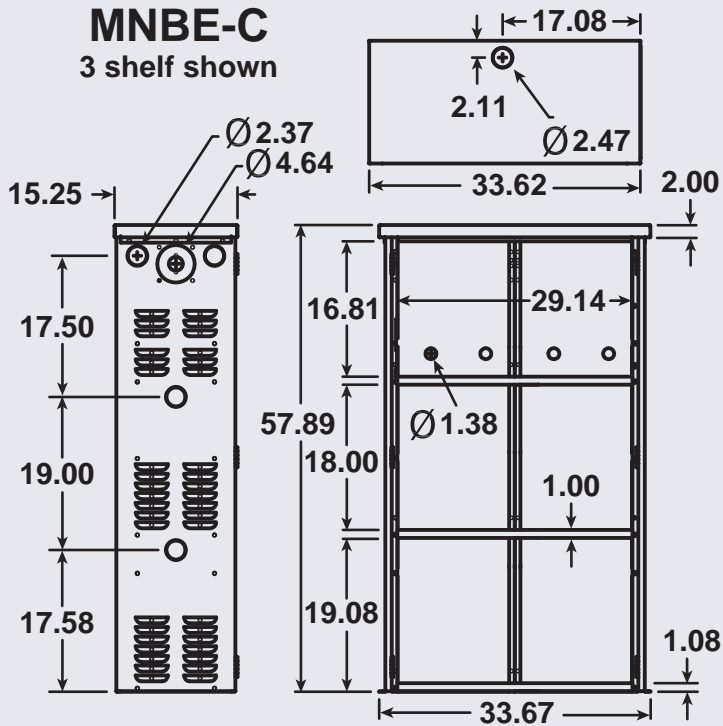

MNBE-C

3 shelf shown