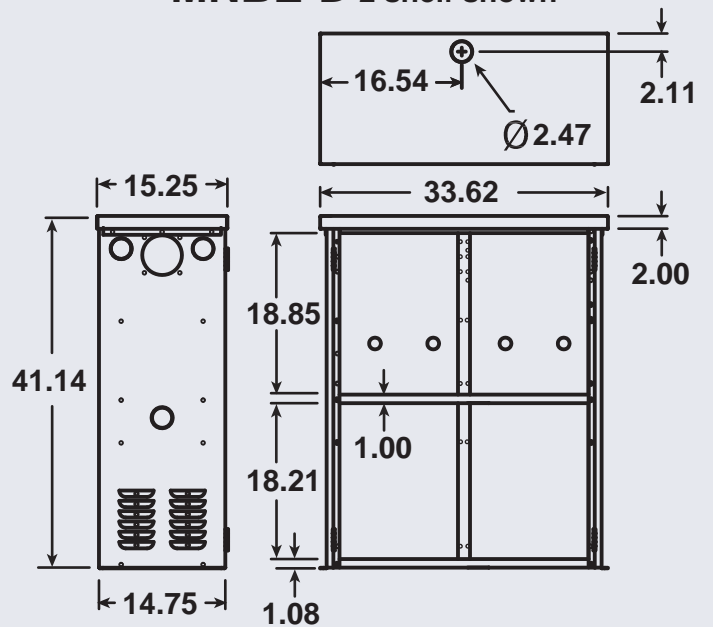

MNBE-D 2 shelf shown

17722—67th Ave NW, Unit C, Arlington WA 98223

Ph 425.374.9060 Fax 360.691.6862

<http://www.midnitesolar.com>