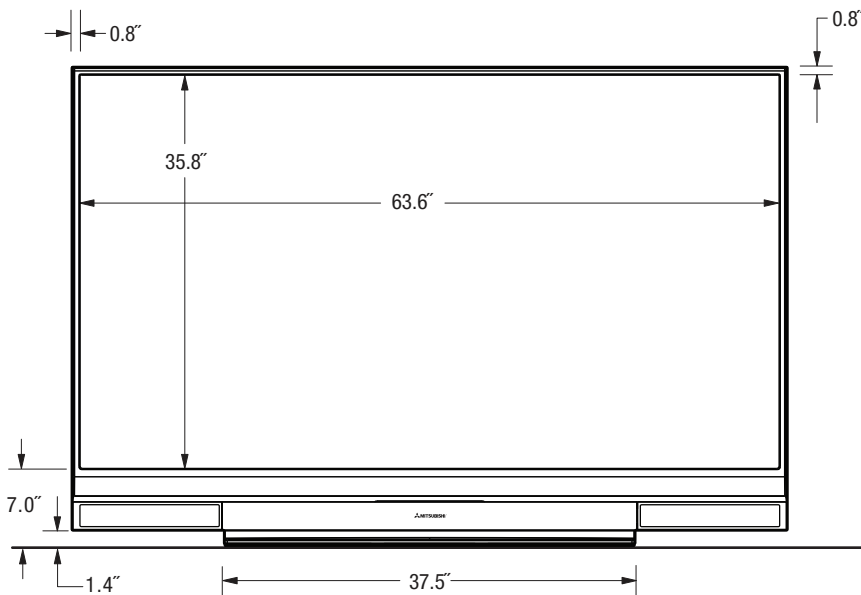

WD-73837

HOME THEATER TV

OVERALL DIMENSIONS (Approx.)

Height	Width	Depth	TV Weight	Operating Power Consumption
43.6"	65.2"	17.9"	92.8 lbs	221 W

TOP

BACK PANEL

SIDE PANEL

FRONT

LEFT SIDE

Note: Illustrations not necessarily to scale.

Descriptions and specifications subject to change without notice. The dimensions are approximate for general information when deciding the locations and placements of the product. When creating a custom-built environment for this product, please take exact measurements from the specific unit to be installed before doing any finished carpentry. When installing the unit, allow for air circulation, ventilation, and variations due to manufacturing tolerances. The cosmetic appearance of the product may vary from that depicted here. Not responsible for typographical or printed errors.

DLP is a registered trademark of Texas Instruments. HDMI, the HDMI logo and High-Definition Multimedia Interface are trademarks or registered trademarks of HDMI Licensing LLC. All other brand, product names and marks are trademarks, registered trademarks or service marks of their respective holders.