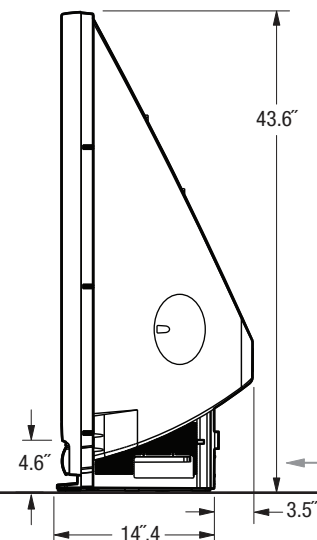

LEFT SIDE

Note: Illustrations not necessarily to scale.

Descriptions and specifications subject to change without notice. The dimensions are approximate for general information when deciding the locations and placements of the product. When creating a custom-built environment for this product, please take exact measurements from the specific unit to be installed before doing any finished carpentry. When installing the unit, allow for air circulation, ventilation, and variations due to manufacturing tolerances. The cosmetic appearance of the product may vary from that depicted here. Not responsible for typographical or printed errors.

DLP is a registered trademark of Texas Instruments. HDMI, the HDMI logo and High-Definition Multimedia Interface are trademarks or registered trademarks of HDMI Licensing LLC. All other brand, product names and marks are trademarks, registered trademarks or service marks of their respective holders.