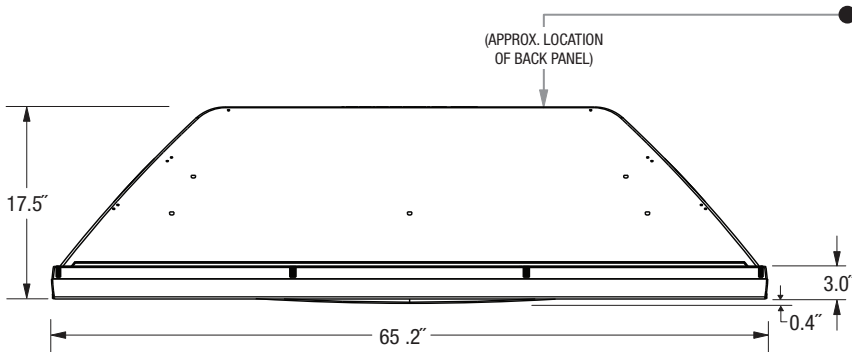

WD-73837

HOME THEATER TV

OVERALL DIMENSIONS (Approx.)

Height	Width	Depth	TV Weight	Operating Power Consumption
43.6"	65.2"	17.9"	92.8 lbs	221 W

TOP