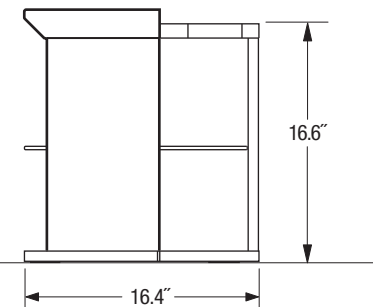

MB-S73A

Matching Base for WD-73737 / WD-73837

TOP

OVERALL DIMENSIONS (Approx.)

TV+Base Height	Effective Height	Width	Depth	Weight
60.2"	16.6"	65.2"	16.4"	79.2 lbs.

FRONT

LEFT SIDE

GLASS SHELF HEIGHT ADJUSTABLE; SHOWN IN CENTERMOST POSITION

Note: Illustrations not necessarily to scale. Descriptions and specifications subject to change without notice. The dimensions are approximate for general information when deciding the locations and placements of the product. When creating a custom-built environment for this product, please take exact measurements from the specific unit to be installed before doing any finished carpentry. When installing the unit, allow for air circulation, ventilation, and variations due to manufacturing tolerances. The cosmetic appearance of the product may vary from that depicted here. Not responsible for typographical or printed errors.