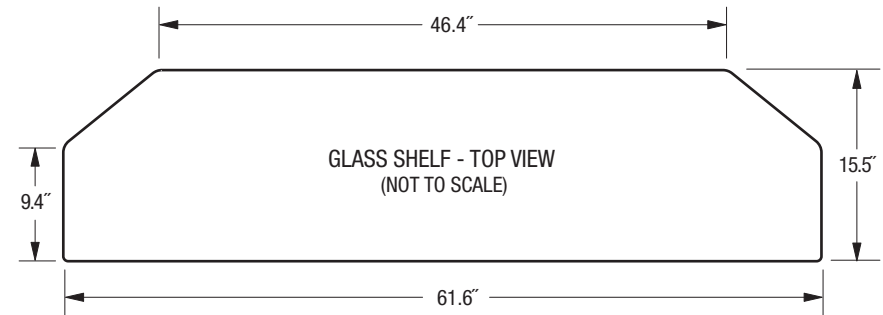

MB-S73A

Matching Base for WD-73737 / WD-73837

TOP

OVERALL DIMENSIONS (Approx.)

TV+Base Height	Effective Height	Width	Depth	Weight
60.2"	16.6"	65.2"	16.4"	79.2 lbs.

FRONT

LEFT SIDE

GLASS SHELF HEIGHT ADJUSTABLE; SHOWN IN CENTERMOST POSITION

Note: Illustrations not necessarily to scale. Descriptions and specifications subject to change without notice. The dimensions are approximate for general information when deciding the locations and placements of the product. When creating a custom-built environment for this product, please take exact measurements from the specific unit to be installed before doing any finished carpentry. When installing the unit, allow for air circulation, ventilation, and variations due to manufacturing tolerances. The cosmetic appearance of the product may vary from that depicted here. Not responsible for typographical or printed errors.