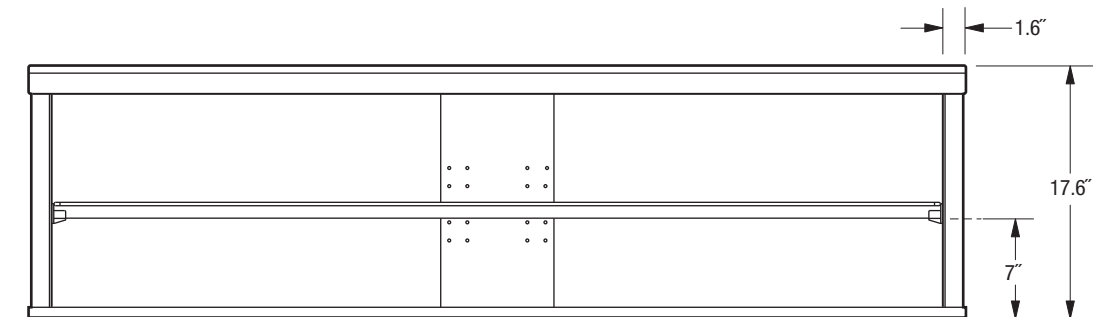

MB-S73A

Matching Base for WD-73737 / WD-73837

TOP

OVERALL DIMENSIONS (Approx.)

TV+Base Height	Effective Height	Width	Depth	Weight
60.2"	16.6"	65.2"	16.4"	79.2 lbs.

FRONT

LEFT SIDE

GLASS SHELF HEIGHT ADJUSTABLE; SHOWN IN CENTERMOST POSITION

Note: Illustrations not necessarily to scale. Descriptions and specifications subject to change without notice. The dimensions are approximate for general information when deciding the locations and placements of the product. When creating a custom-built environment for this product, please take exact measurements from the specific unit to be installed before doing any finished carpentry. When installing the unit, allow for air circulation, ventilation, and variations due to manufacturing tolerances. The cosmetic appearance of the product may vary from that depicted here. Not responsible for typographical or printed errors.