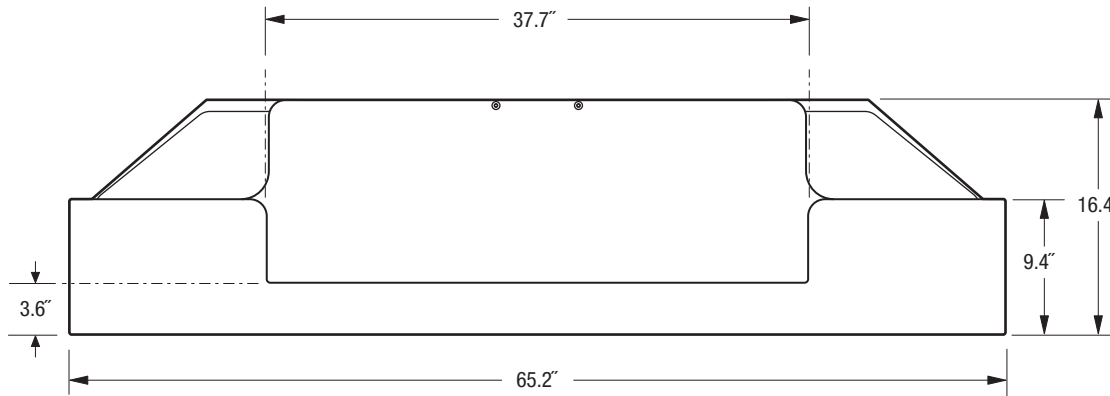

MB-S73A

Matching Base for WD-73737 / WD-73837

TOP

OVERALL DIMENSIONS (Approx.)

TV+Base Height	Effective Height	Width	Depth	Weight
60.2"	16.6"	65.2"	16.4"	79.2 lbs.

FRONT

LEFT SIDE

GLASS SHELF HEIGHT ADJUSTABLE; SHOWN IN CENTERMOST POSITION

Note: Illustrations not necessarily to scale. Descriptions and specifications subject to change without notice. The dimensions are approximate for general information when deciding the locations and placements of the product. When creating a custom-built environment for this product, please take exact measurements from the specific unit to be installed before doing any finished carpentry. When installing the unit, allow for air circulation, ventilation, and variations due to manufacturing tolerances. The cosmetic appearance of the product may vary from that depicted here. Not responsible for typographical or printed errors.