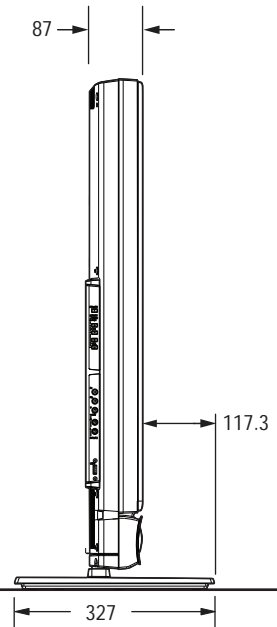

LT-52153

Unisen™ Immersive Sound Television

OVERALL DIMENSIONS (Approx.)

Height	Width	Depth	TV Weight	Operating Power Consumption
31.5"	47.7"	3.5"	80.9 lbs.	Data Not Available

TOP

BACK PANEL

SIDE PANEL

BOTTOM PANEL

FRONT

LEFT SIDE

Note: Illustrations not necessarily to scale.

Descriptions and specifications subject to change without notice. The dimensions are approximate for general information when deciding the locations and placements of the product. When creating a custom-built environment for this product, please take exact measurements from the specific unit to be installed before doing any finished carpentry. When installing the unit, allow for air circulation, ventilation, and variations due to manufacturing tolerances. The cosmetic appearance of the product may vary from that depicted here. Not responsible for typographical or printed errors.