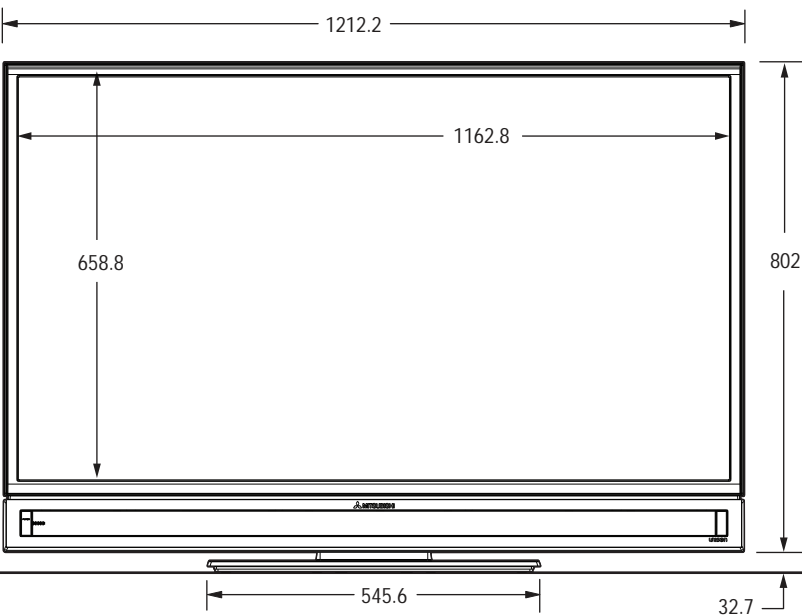

LT-52153

Unisen™ Immersive Sound Television

OVERALL DIMENSIONS (Approx.)

Height	Width	Depth	TV Weight	Operating Power Consumption
31.5"	47.7"	3.5"	80.9 lbs.	Data Not Available

TOP

BACK PANEL

SIDE PANEL

BOTTOM PANEL

FRONT

LEFT SIDE

Note: Illustrations not necessarily to scale.

Descriptions and specifications subject to change without notice. The dimensions are approximate for general information when deciding the locations and placements of the product. When creating a custom-built environment for this product, please take exact measurements from the specific unit to be installed before doing any finished carpentry. When installing the unit, allow for air circulation, ventilation, and variations due to manufacturing tolerances. The cosmetic appearance of the product may vary from that depicted here. Not responsible for typographical or printed errors.