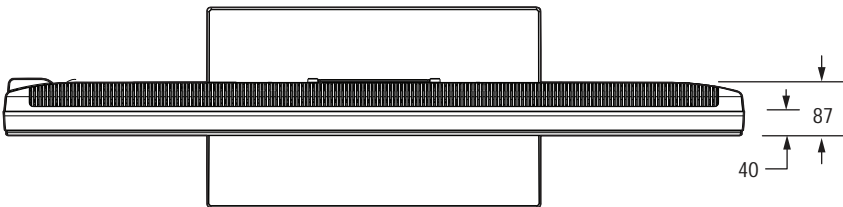

LT-52153

Unisen™ Immersive Sound Television

OVERALL DIMENSIONS (Approx.)

Height	Width	Depth	TV Weight	Operating Power Consumption
31.5"	47.7"	3.5"	80.9 lbs.	Data Not Available

TOP

BACK PANEL

SIDE PANEL

BOTTOM PANEL

FRONT

LEFT SIDE

Note: Illustrations not necessarily to scale.

Descriptions and specifications subject to change without notice. The dimensions are approximate for general information when deciding the locations and placements of the product. When creating a custom-built environment for this product, please take exact measurements from the specific unit to be installed before doing any finished carpentry. When installing the unit, allow for air circulation, ventilation, and variations due to manufacturing tolerances. The cosmetic appearance of the product may vary from that depicted here. Not responsible for typographical or printed errors.