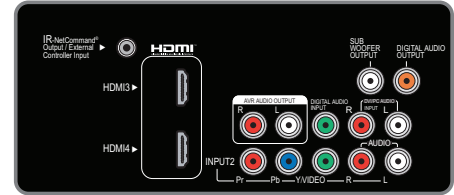

LT-52153

Unisen™ Immersive Sound Television

OVERALL DIMENSIONS (Approx.)

Height	Width	Depth	TV Weight	Operating Power Consumption
31.5"	47.7"	3.5"	80.9 lbs.	Data Not Available

TOP

BACK PANEL

SIDE PANEL

BOTTOM PANEL