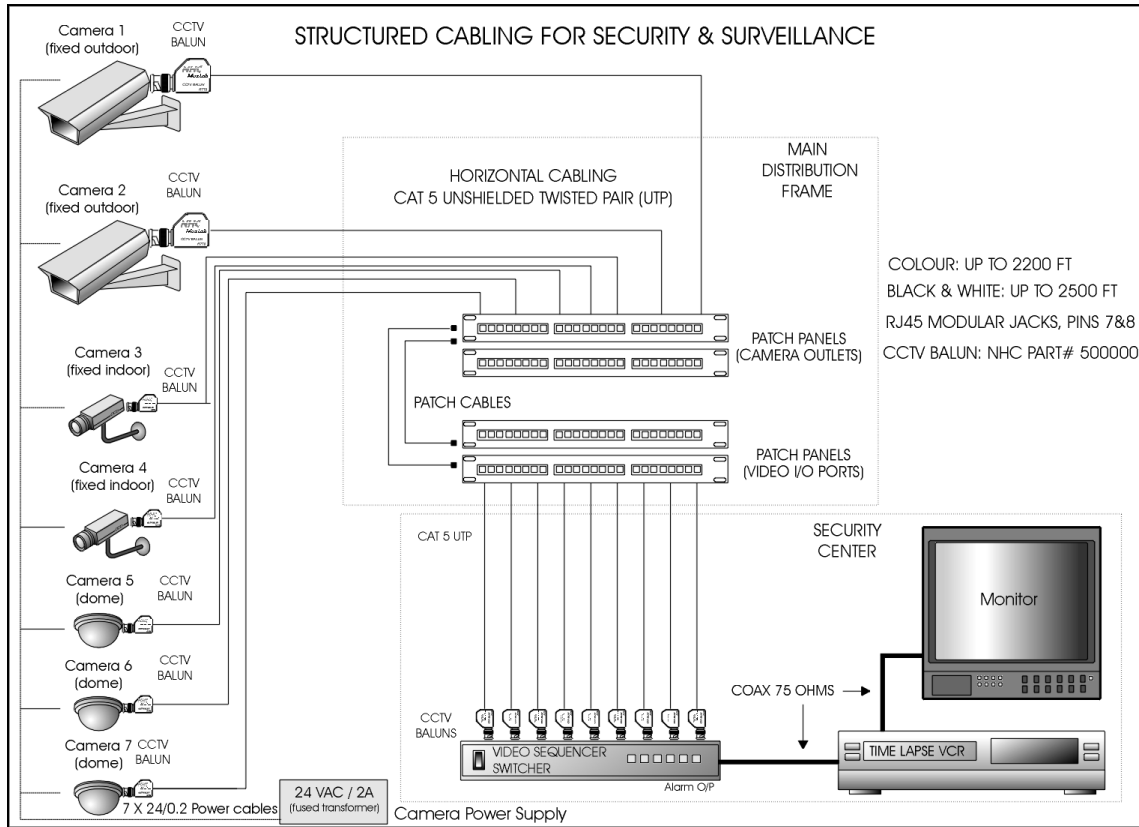

Typical Application

Head Office
5450 Cote-de-Liesse, Mount Royal, Quebec, H4P 1A5
Tel: (514) 735 2741 Fax: (514) 735 8057
Toll Free: 1 800 361-1965 Internet: www.nhc.com

Europe Sales Office
France (Paris)
Tel: (33) 1.41.99.99.20
Fax: (33) 1.41.99.99.21