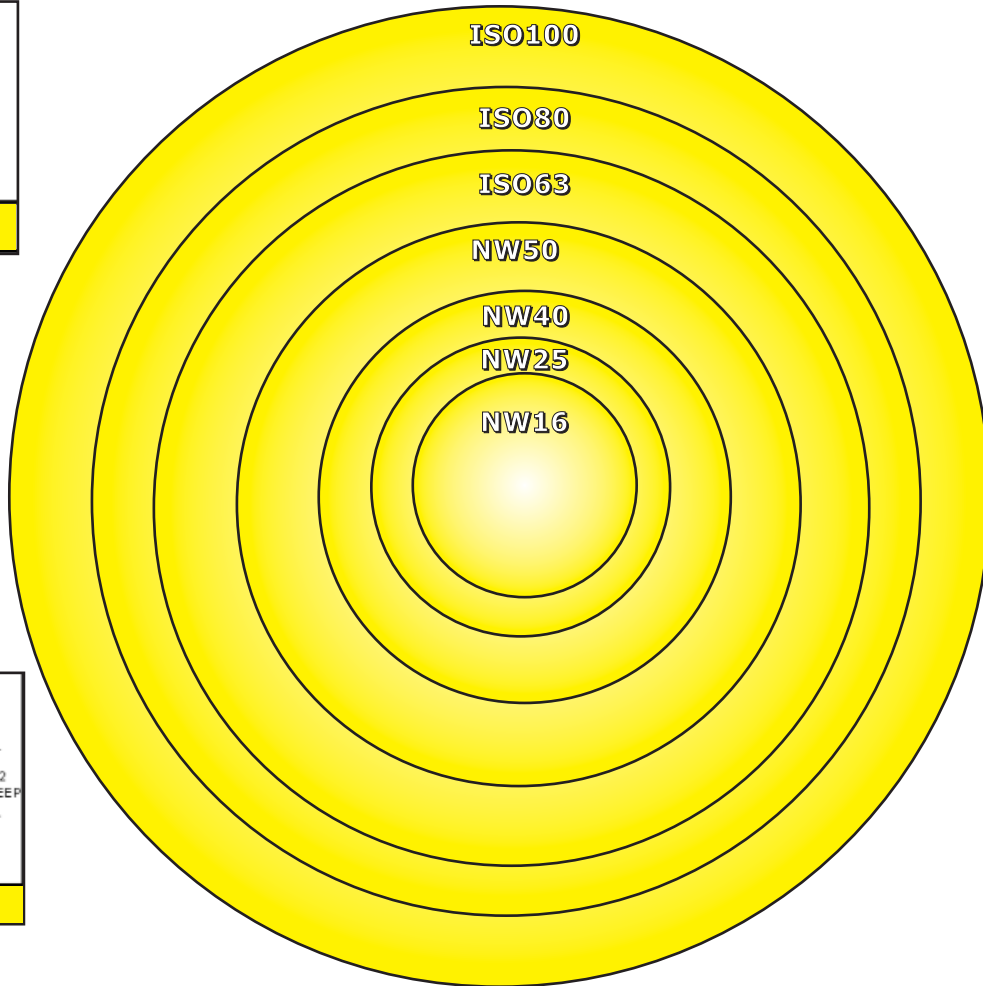

NW FLANGES DIMENSIONS

STILL UNSURE? PLACE YOUR FLANGE ON THE CIRCLES TO DETERMINE YOUR FLANGE SIZE

LDS IS HERE TO HELP!!!
CONTACT US TODAY FOR YOUR
FREE NW QUICK REFERENCE GUIDE
STOP WONDERING WHAT SIZE NW YOU HAVE
LOOKING FOR NW10 FLANGES?
TURN YOUR NW10 INTO AN NW16 BY USING AN
ADAPTIVE CENTERING RING