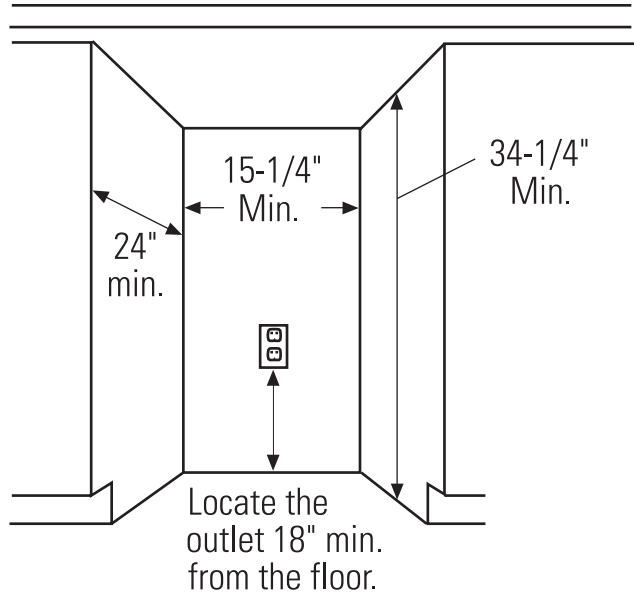

ZCGS150PSS - GE Monogram Stainless Steel 15" Built-In Compactor

Dimensions and Installation Information (in inches)

This compactor is designed as a built-in appliance only. It may be located in any convenient space under a countertop.

DO NOT OPERATE FREE-STANDING because the compactor will tip over when the drawer is pulled out.

Additional Specifications: A 115 Volt, 60 Hz. power supply is required. An individual properly grounded branch circuit protected by a 15- or 20-amp circuit breaker or time delay fuse is recommended. Install a properly grounded 3-prong electrical receptacle recessed into the back wall. Electrical outlet location is critical for proper cord storage when compactor is installed.

If the compactor is to be located in or near a corner of base cabinets, allow 6" minimum clearance from the corner for bag removal from the right side.

Front View (not to scale)

For answers to your Monogram,® GE Profile™ or GE® appliance questions, visit our website at ge.com or call GE Answer Center® service, 800.626.2000.

imagination at work

Listed by
Underwriters
Laboratories