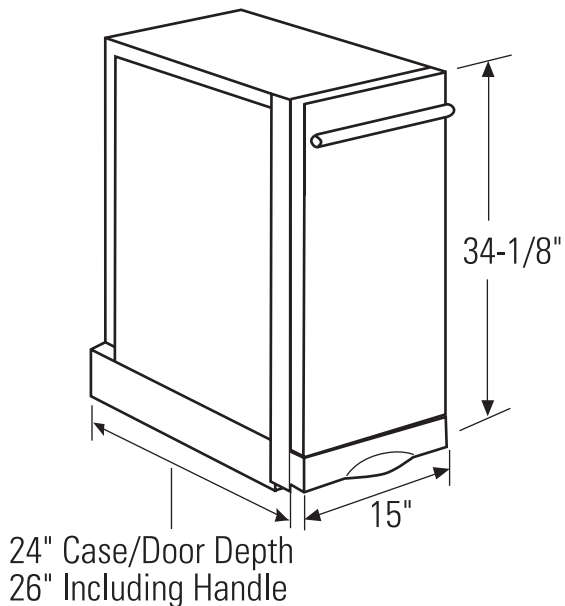

ZCGS150PSS - GE Monogram Stainless Steel 15" Built-In Compactor

Dimensions and Installation Information (in inches)

This compactor is designed as a built-in appliance only. It may be located in any convenient space under a countertop.

DO NOT OPERATE FREE-STANDING because the compactor will tip over when the drawer is pulled out.

Additional Specifications: A 115 Volt, 60 Hz. power supply is required. An individual properly grounded branch circuit protected by a 15- or 20-amp circuit breaker or time delay fuse is recommended. Install a properly grounded 3-prong electrical receptacle recessed into the back wall. Electrical outlet location is critical for proper cord storage when compactor is installed.

If the compactor is to be located in or near a corner of base cabinets, allow 6" minimum clearance from the corner for bag removal from the right side.

Front View (not to scale)

For answers to your Monogram,® GE Profile™ or GE® appliance questions, visit our website at ge.com or call GE Answer Center® service, 800.626.2000.

imagination at work

Listed by
Underwriters
Laboratories