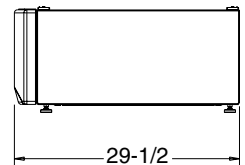

- SPBD880JMG - Champagne
- SPBD880JMV - Vermillion Red
- SPBD880JWW - White

This optional 15" pedestal raises the door opening and height of the washer or dryer. Feet on 15" pedestal allow it to adjust to 15-3/8" height.

Storage Pedestal Dimensions (in inches)

- SPSD157JMG - Champagne
- SPSD157JMV - Vermillion Red
- SPSD157JWW - White

This optional 15" pedestal raises the door opening and height of the washer or dryer. Feet on 15" pedestal allow it to adjust to 15-3/8" height.