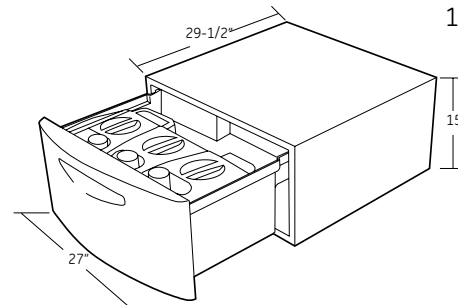

For answers to your Monogram®, GE Profile™ or GE® appliance questions, visit our website at ge.com or call GE Answer Center® service, 800.626.2000.

Stacked Dimensions (in inches)

SmartDispense™ Pedestal Dimensions (in inches)

- SPBD880JMG - Champagne
- SPBD880JMV - Vermillion Red
- SPBD880JWW - White

This optional 15" pedestal raises the door opening and height of the washer or dryer. Feet on 15" pedestal allow it to adjust to 15-3/8" height.