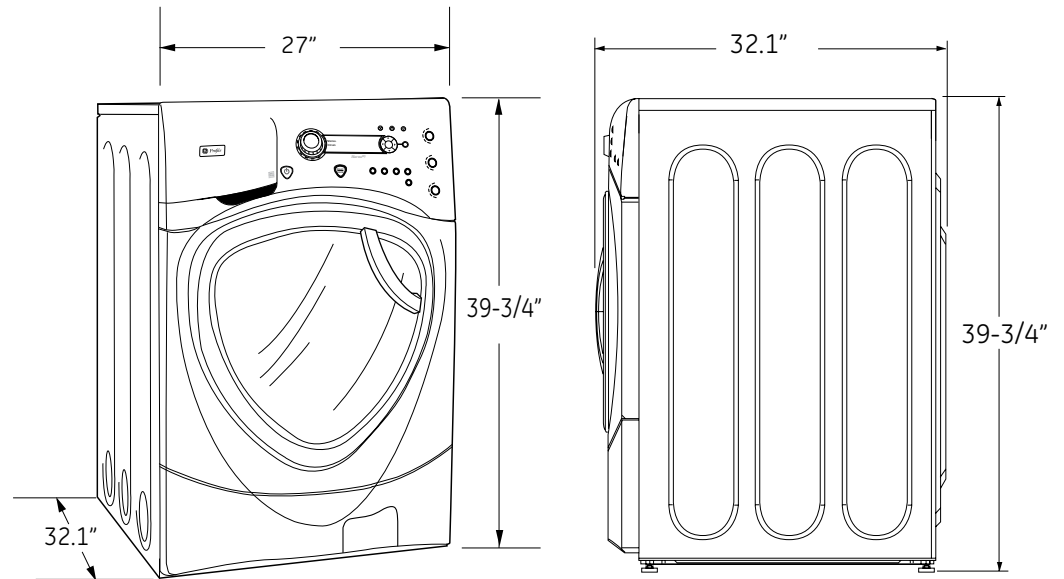

WPDH8800J

GE Profile™ ENERGY STAR® 4.2 IEC Cu. Ft. Colossal Capacity Frontload Washer

Dimensions and Installation Information (in inches)

Electric Dryer Rating	
120V	12.0A, 60Hz

Installation Information: For complete information, see installation instructions packed with your washer.