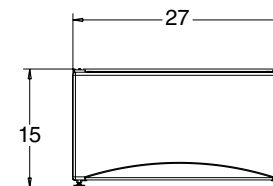

For answers to your Monogram®, GE Profile™ or GE® appliance questions, visit our website at ge.com or call GE Answer Center® service, 800.626.2000.

Stacked Dimensions (in inches)

SmartDispense™ Pedestal Dimensions (in inches)

- SPBD880JMG - Champagne
- SPBD880JMV - Vermillion Red
- SPBD880JWW - White

This optional 15" pedestal raises the door opening and height of the washer or dryer. Feet on 15" pedestal allow it to adjust to 15-3/8" height.

Storage Pedestal Dimensions (in inches)

- SPSD157JMG - Champagne
- SPSD157JMV - Vermillion Red
- SPSD157JWW - White

This optional 15" pedestal raises the door opening and height of the washer or dryer. Feet on 15" pedestal allow it to adjust to 15-3/8" height.