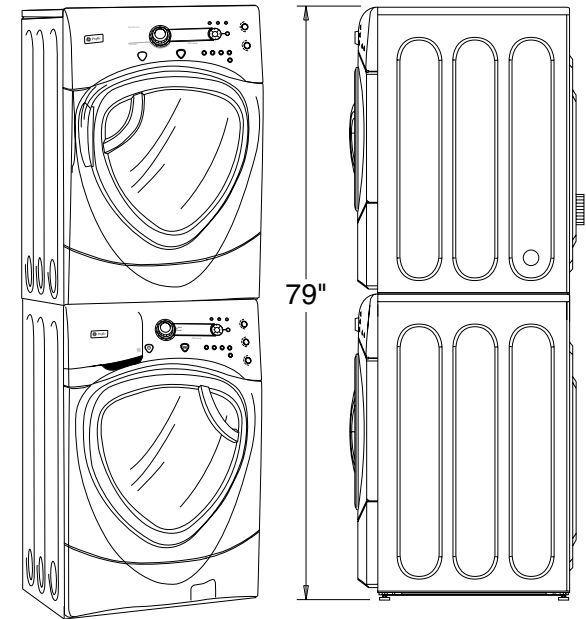

Stacked Dimensions (in inches)