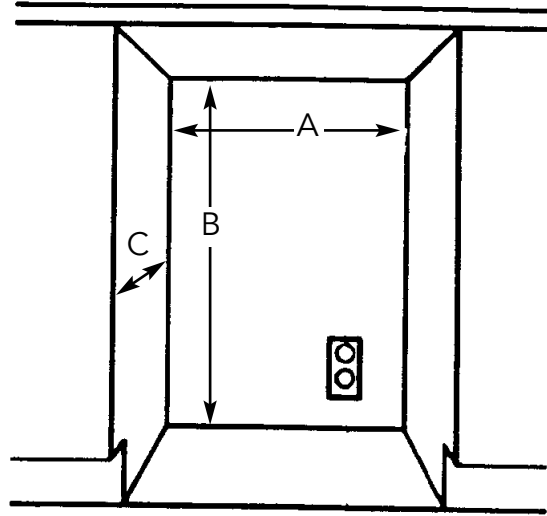

UNDERCOUNTER CABINET CUTOUT

A	24" (61.0 cm)*
B	Min. 34 1/8" (86.7 cm) Max. 35 1/8" (89.2 cm)
C	24" (61.0 cm)

*24" width for cabinet only. 24 1/4" (61.6 cm) need for cabinet and door width clearance if door is recessed between cabinets.

SPECIFICATIONS/DIMENSIONS

Basic Electric Data

- 115 VAC/60 Hz
- Maximum amps - 3.3
- Approximate Shipping Weight - 140 lbs. (63.2 kg)