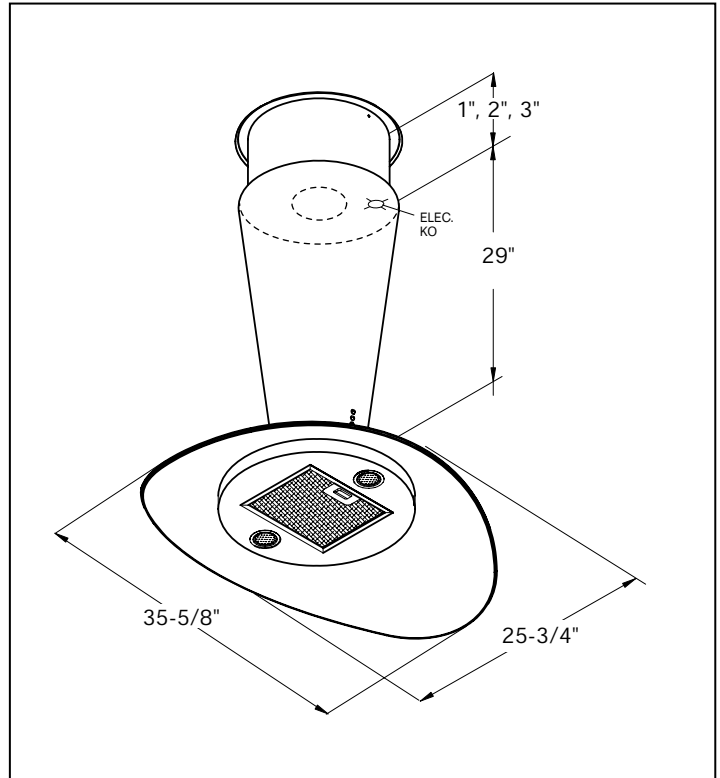

MODEL: ZTR-M9oS

size	36 inch
net width	35-5/8 inch
finish	stainless
canopy	frosted glass

PERFORMANCE

cfm	715 cfm
sones (max)	6
ac input	120V - 60Hz
ac power	375W / 3.1 AMPS

FEATURES

halogen lamps	2
dual level lighting	•
touch controls	•
slide controls	no
6 speed levels	•
15 min. delay off	•
filter change indicator	•
filter clean indicator	•
metal casing blowers	•
aluminum filters	•

DUCT OPTIONS

vertical ducting	6 inch
rear ducting	no
telescopic option	•
ductless option	•

ACCESSORIES

carbon filters (1)	Z0F-C042
replacement metal filters (1)	Z0F-M052
replacement lights (2)	Z0B-0013 12V 20W bi-pin

Please call 1.888.880.VENT or check our website at www.zephyronline.com for the potential specifications updates before making cut-outs or ordering custom work/modifications.