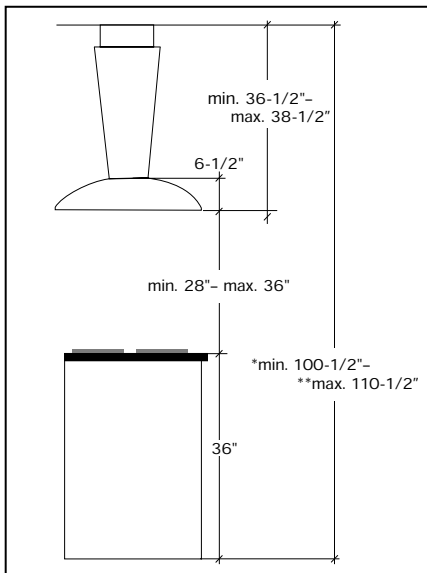

Because even though it's the center of everyday life, who says your kitchen has to feel so everyday?

ZEPHYR
www.zephyronline.com

E U R O P A C O L L E C T I O N

MODEL: ZTR-M9oS

size	36 inch
net width	35-5/8 inch
finish	stainless
canopy	frosted glass

Please call 1.888.880.VENT or check our website at www.zephyronline.com for the potential specifications updates before making cut-outs or ordering custom work/modifications.

*Minimum ceiling clearance 100 1/2" at 28" hood mounting height.
**Maximum ceiling clearance 110 1/2" at 36" hood mounting height.