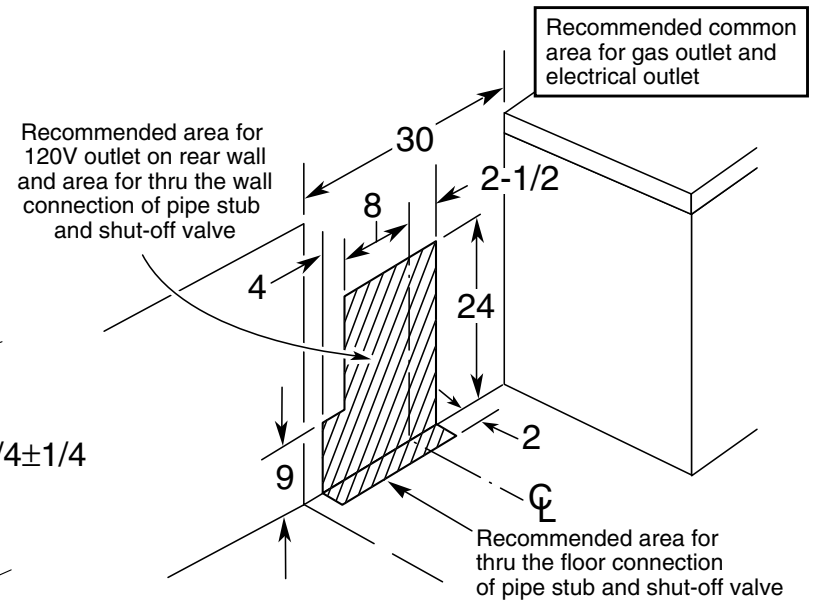

JGBP86SEM

GE® 30" Free-Standing Self-Clean Gas Range

Dimensions and Installation Information (in inches)

Gas Self-Clean Range Anti-Tip Bracket
(Part No. 205C1714P001)

Electrical Rating: 120V, 60Hz, 5A

Installation Information: Before installing, consult installation instructions packed with product for current dimensional data.