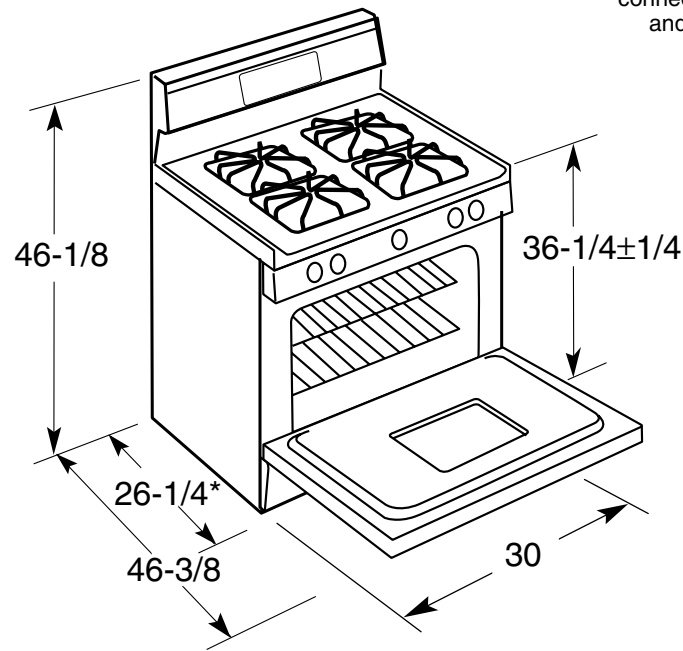

JGBP86SEM

GE® 30" Free-Standing Self-Clean Gas Range

Dimensions and Installation Information (in inches)

Gas Self-Clean Range Anti-Tip Bracket
(Part No. 205C1714P001)

Electrical Rating: 120V, 60Hz, 5A

Installation Information: Before installing, consult installation instructions packed with product for current dimensional data.