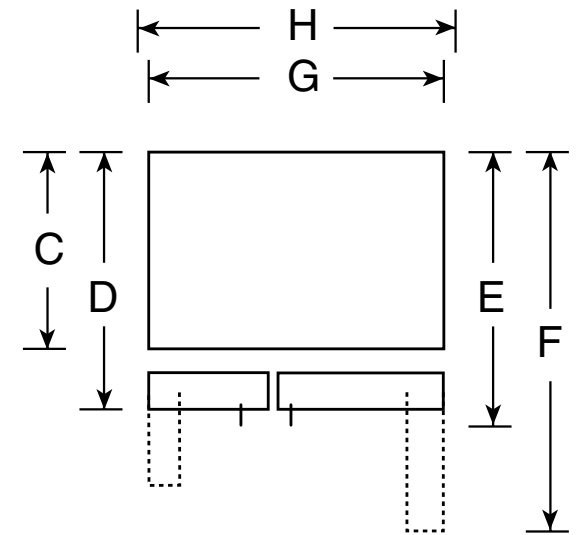

PSSS7RGX

GE Profile™ 26.6 Cu. Ft. Side-By-Side Refrigerator with Integrated Dispenser

Dimensions and Installation Information (in inches)

Overall Dimensions	Height to top of hinge (in.) A	69-5/8
	Height to top of case (in.) B	69
	Case depth without door (in.) C†	28
	Case depth less door handle (in.) D†	32-3/8
	Case depth with door handle (in.) E†	36
	Depth with fresh food door open 90° (in.) F†	50-1/8
	Width (in.) G	35-3/4
Air Clearances	Width with door open 90° inc. door handle (in.) H	43-1/2
	Each side (in.)	1/8
	Top (in.)	1
	Back (in.)	1

Top View

†Water hook-up fits in back air clearance when calculating installation depth.

If installed against a wall, allow clearance of 14-3/16" on freezer side to remove bin. To remove fresh food pans, remove door bins.

Clearance required to remove fresh food full-size pan without disassembling is 18-15/16".

Allow additional space for any necessary leveling adjustments.

For answers to your Monogram®, GE Profile™ or GE® appliance questions, visit our website at ge.com or call GE Answer Center® service, 800.626.2000.