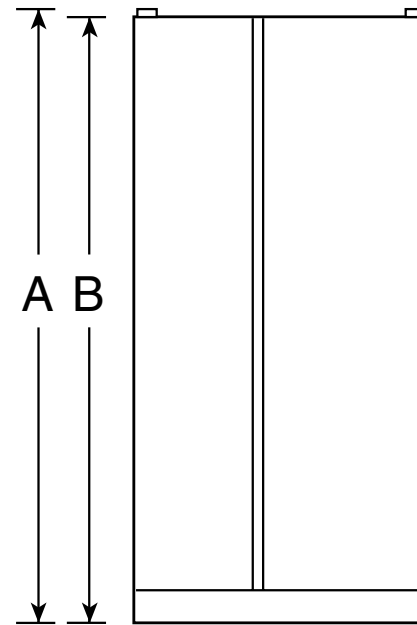

PSSS7RGX

GE Profile™ 26.6 Cu. Ft. Side-By-Side Refrigerator with Integrated Dispenser

Dimensions and Installation Information (in inches)

Overall Dimensions	Height to top of hinge (in.) A	69-5/8
	Height to top of case (in.) B	69
	Case depth without door (in.) C†	28
	Case depth less door handle (in.) D†	32-3/8
	Case depth with door handle (in.) E†	36
	Depth with fresh food door open 90° (in.) F†	50-1/8
	Width (in.) G	35-3/4
Air Clearances	Width with door open 90° inc. door handle (in.) H	43-1/2
	Each side (in.)	1/8
	Top (in.)	1
	Back (in.)	1

Top View

†Water hook-up fits in back air clearance when calculating installation depth.

If installed against a wall, allow clearance of 14-3/16" on freezer side to remove bin. To remove fresh food pans, remove door bins.