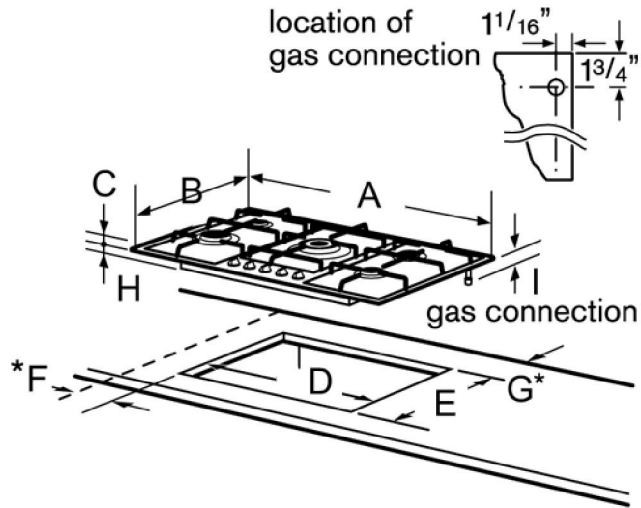

## Specs/Dimensions

### Installation

A	36"
B	20 1/2"
C	2 3/8"
D	33 1/2"
E	19 1/4"
F	7 1/4"
G	2 13/16"
H	1 3/4"
I	2 1/4"
Overall Width	36"

### Dimensions

\* minimum distance from cutout to wall

---