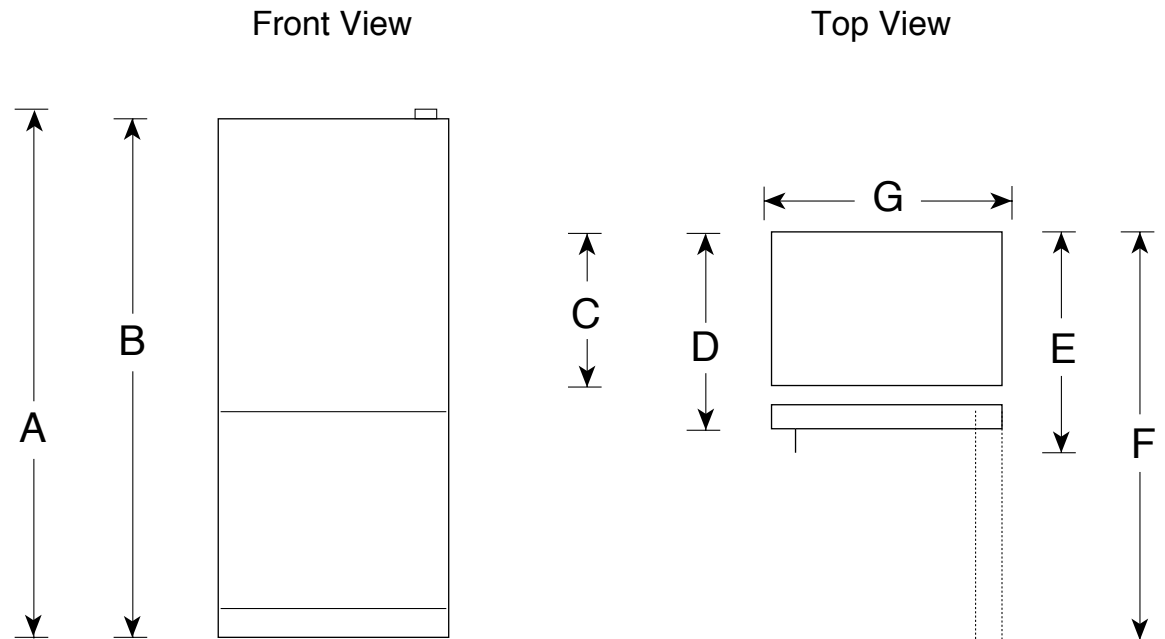

PDCS1NBX

GE Profile™ 21.1 Cu. Ft. Bottom-Freezer Refrigerator

Dimensions and Installation Information (in inches)

Overall Dimensions	Height to top of hinge (in.) A	69-5/8
	Height to top of case (in.) B	69
	Case depth without door (in.) C	23-7/8
	Case depth less door handle (in.) D	28-1/2
	Case depth with door handle (in.) E	31
	Depth with fresh food door open 90° (in.) F	61-3/8
	Width (in.) G	35-3/4
	Width with door open 90° inc. door handle (in.) H	40-7/8
Air Clearances	Each side (in.)	1/8
	Top (in.)	1
	Back (in.)	1/2

Note:

Anti-tip bracket part number 200D8494P001 will be shipped with every counter-depth model