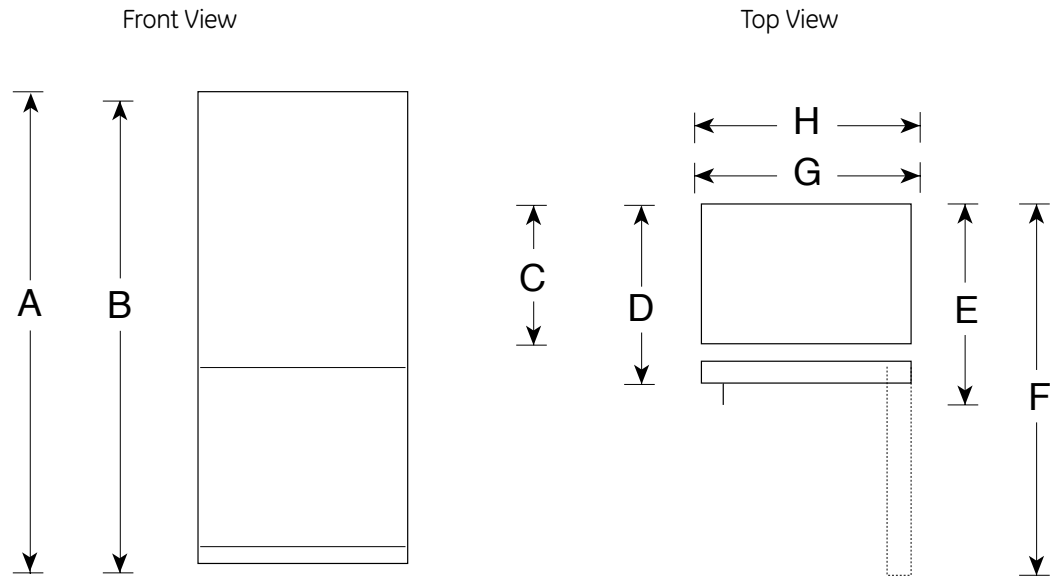

PDCF1NBX

GE Profile™ 21.1 Cu. Ft. Bottom-Freezer Refrigerator

Dimensions and Installation Information (in inches)

Overall Dimensions	Height to top of hinge (in.) A	69-5/8
	Height to top of case (in.) B	69
	Case depth without door (in.) C	23-7/8
	Case depth less door handle (in.) D	28-1/2
	Case depth with door handle (in.) E	31
	Depth with fresh food door open 90° (in.) F	61-3/8
	Width (in.) G	35-3/4
	Width with door open 90° inc. door handle (in.) H	40-7/8
Air Clearances	Each side (in.)	1/8
	Top (in.)	1
	Back (in.)	1/2

Note:

Anti-tip bracket part number 200D8494P001 will be shipped with every counter-depth model