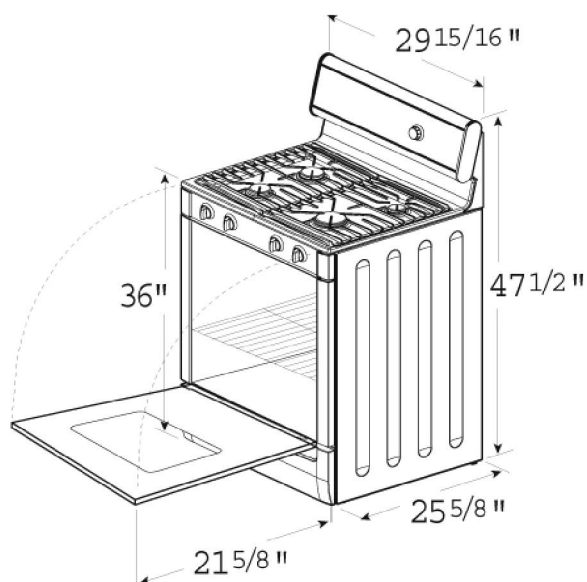

Oven

Oven Capacity (cubic feet)	5.1
Broil Burner BTU**	12500
Bake Burner BTU*	17000

Cooktop

BTU/Right Front Burner**	16000
BTU/Right Rear Burner**	5500
BTU/Left Front Burner**	9100
BTU/Left Rear Burner**	12500

Technical

120 Volts, 3-wire 60 Hz, 15A	✓
Powercord	✓
Amps	15
Natural / LP Gas Convertible	✓
Overall Dimensions	47 1/2 X 29 15/16 X 25 5/8

Dimensions

Special Notes

Dimensions are for planning only. Please refer to installation instructions prior to making cutout. For details, see installation manual. Specifications subject to change without notice.