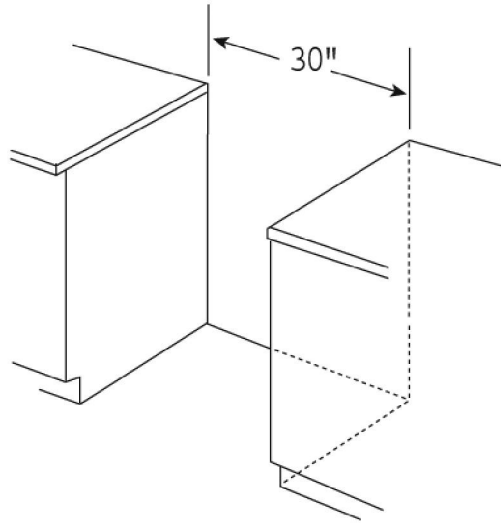

Technical

120 Volts, 3-wire 60 Hz, 15A	✓
Powercord	✓
Amps	15
Natural / LP Gas Convertible	✓
Overall Dimensions	47 1/2 X 29 15/16 X 25 5/8

Dimensions

Special Notes

Dimensions are for planning only. Please refer to installation instructions prior to making cutout. For details, see installation manual. Specifications subject to change without notice.