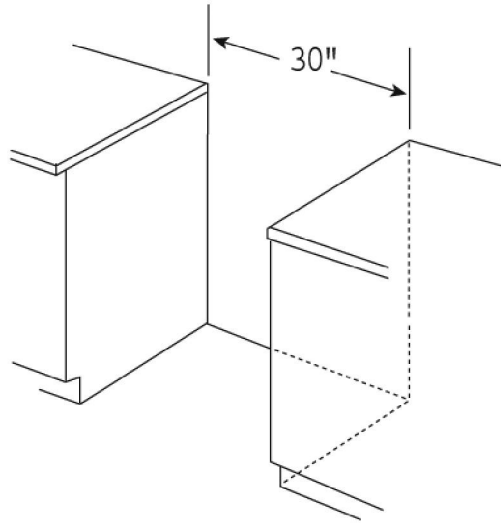

Oven

Oven Capacity (cubic feet)	4.6
Broil Wattage	3600
Bake Wattage	2000
Third Element Wattage	1100

Technical

Dual Rated 208/240V, 4-wire 60Hz, 40A

Dimensions

Special Notes

Dimensions are for planning only. Please refer to installation instructions prior to making cutout. For details, see installation manual. Specifications subject to change without notice.