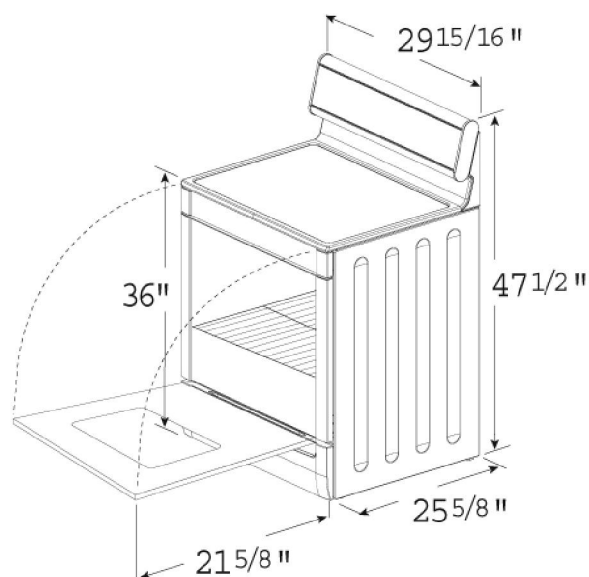

Close

Specs/Dimensions

Product Information

Product Category	Evolution Electric Range
Product Series	700 Series
Product Name	Evolution™ 700 Series Electric Range
Model Number	HES71x2U
Color	Titanium
Also available in	Stainless Steel

Oven

Oven Capacity (cubic feet)	4.6
Broil Wattage	3600
Bake Wattage	2000
Third Element Wattage	1100

Technical

Dual Rated 208/240V, 4-wire 60Hz, 40A

Dimensions

Special Notes

Dimensions are for planning only. Please refer to installation instructions prior to making cutout. For details, see installation manual. Specifications subject to change without notice.