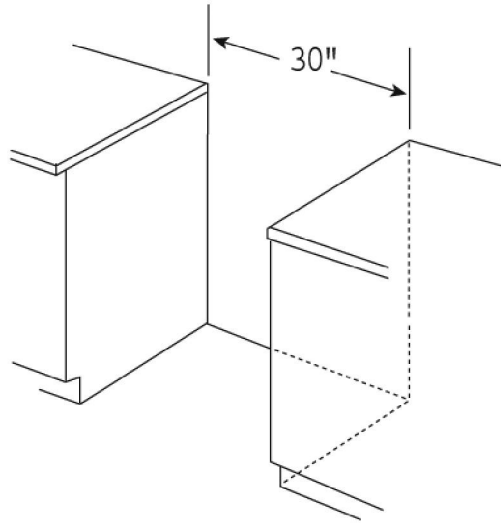

Special Notes

Dimensions are for planning only. Please refer to installation instructions prior to making cutout. For details, see installation manual. Specifications subject to change without notice.

[Click Here to View Features](#)

[E-mail](#)

[Print](#)

[Close](#)