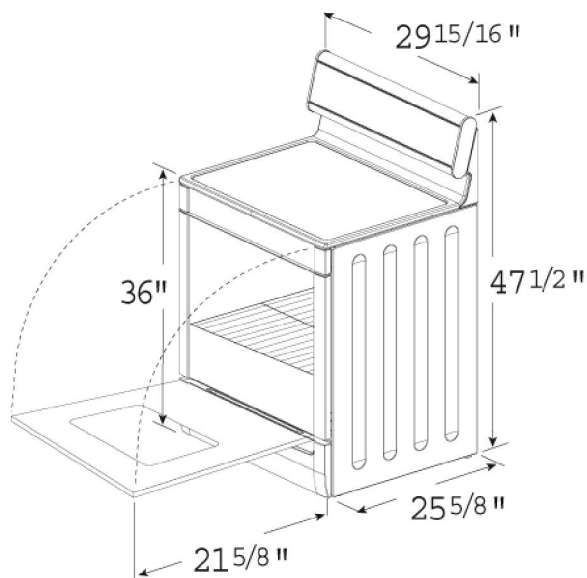

Oven

Oven Capacity (cubic feet)	4.6
Broil Wattage	3600
Bake Wattage	2000
Third Element Wattage	1100

Cooktop

Bridge Element Wattage (800)	1
------------------------------	---

Technical

Dual Rated 208/240V, 4-wire 60Hz, 40A

Dimensions

Special Notes

Dimensions are for planning only. Please refer to installation instructions prior to making cutout. For details, see installation manual. Specifications subject to change without notice.