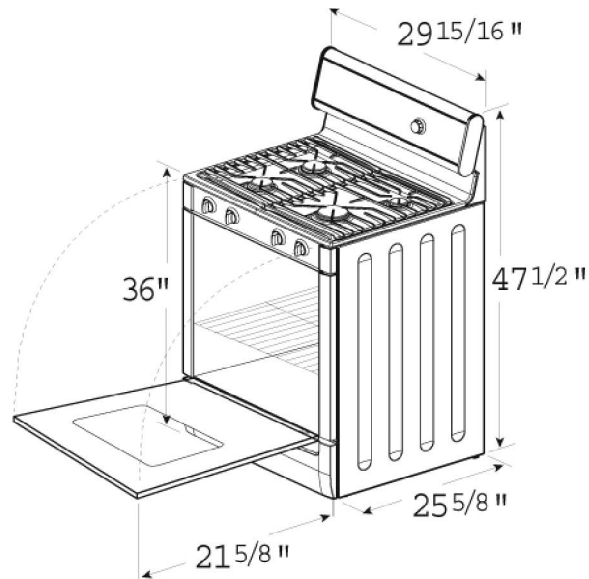

Close

Specs/Dimensions

Product Information

Product Category	Evolution Dual-Fuel Range
Product Series	700 Series
Product Name	Evolution™ Pro-Style 700 Series Dual Fuel Range
Model Number	HDS72x2U
Color	Full Stainless Steel
Also available in	-

Oven

Oven Capacity (cubic feet)	4.6
Broil Wattage	3600
Bake Wattage	2000
Third Element Wattage	1100

Cooktop

BTU/Right Front Burner**	16000
BTU/Right Rear Burner**	5500
BTU/Left Front Burner**	9100
BTU/Left Rear Burner**	12500

Technical

Dual Rated 208/240 Volts, 4-wire 60 Hz,	✓
Amps	30
Natural / LP Gas Convertible	✓
Overall Dimensions	47 1/2 - 37 X 29 15/16 X 25 5/8

Dimensions