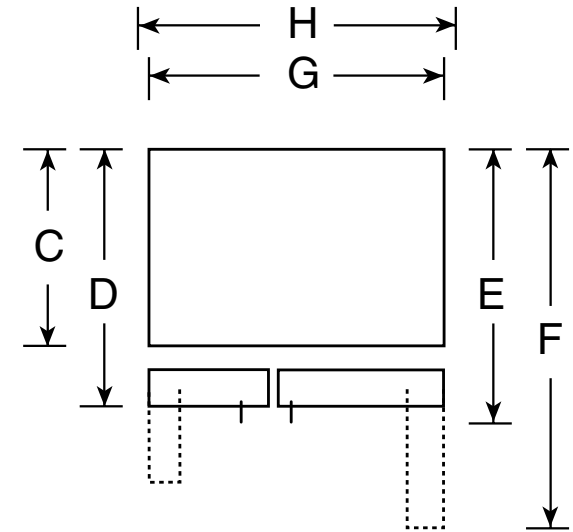

### Dimensions and Installation Information (in inches)

Overall Dimensions	Height to top of hinge (in.) <b>A</b>	72
	Height to top of case (in.) <b>B</b>	71-5/8
	Case depth without door (in.) <b>C†</b>	23-7/8
	Case depth less door handle (in.) <b>D†</b>	27-1/8
	Case depth with door handle (in.) <b>E†</b>	29-3/4
	Depth with fresh food door open 90° (in.) <b>F†</b>	46
	Width (in.) <b>G</b>	35-3/4
	Width with door open 90° inc. door handle (in.) <b>H</b>	41-5/8
Air Clearances	Each side (in.)	1/8
	Top (in.)	1
	Back (in.)	1/2

Top View

†Water hook-up fits in back air clearance when calculating installation depth.

If installed against a wall, allow clearance of 14-3/16" on freezer side to remove bin.

Clearance required to remove fresh food full-size pan without disassembling is 18-15/16".