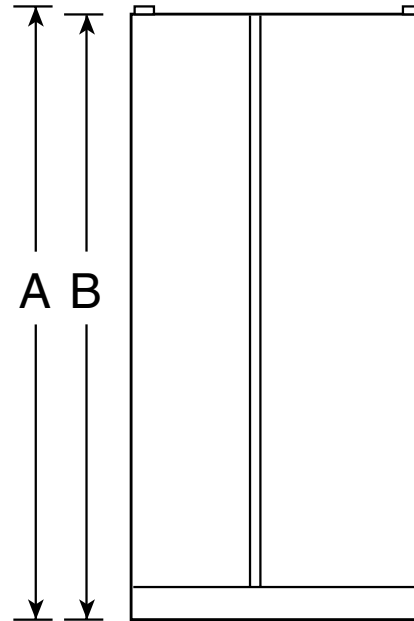

### Dimensions and Installation Information (in inches)

Overall Dimensions	Height to top of hinge (in.) <b>A</b>	72
	Height to top of case (in.) <b>B</b>	71-5/8
	Case depth without door (in.) <b>C†</b>	23-7/8
	Case depth less door handle (in.) <b>D†</b>	27-1/8
	Case depth with door handle (in.) <b>E†</b>	29-3/4
	Depth with fresh food door open 90° (in.) <b>F†</b>	46
	Width (in.) <b>G</b>	35-3/4
	Width with door open 90° inc. door handle (in.) <b>H</b>	41-5/8
Air Clearances	Each side (in.)	1/8
	Top (in.)	1
	Back (in.)	1/2