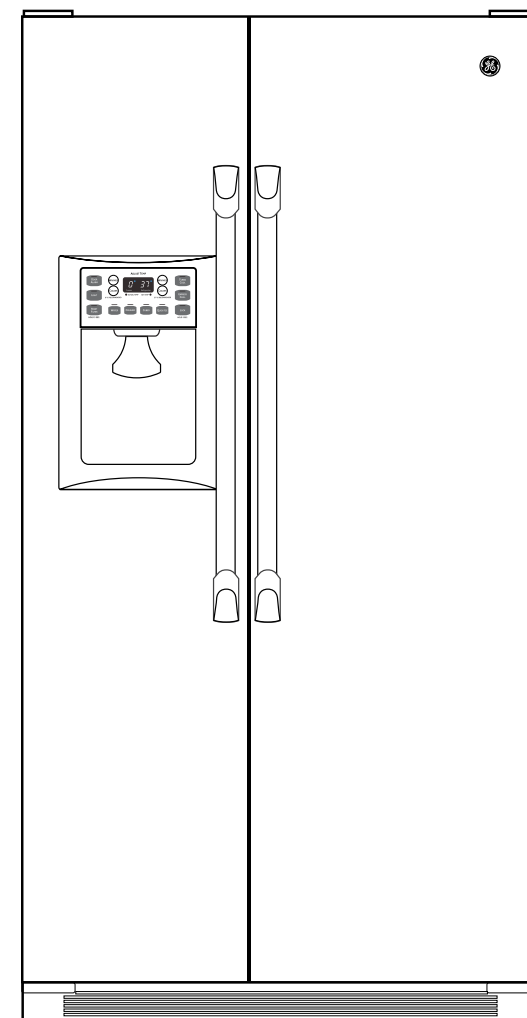

- Counter-Depth Design - Offers a built-in look without the built-in expense
- Stainless Steel - Provides stainless steel doors and side panels for a truly dramatic look
- ClimateKeeper2™ System - Keeps food garden fresh longer, while protecting ice from odor transfer, with its unique dual-evaporator system
- External Controls with Actual Temperature Display and UltraFlow100 - Eliminates the guesswork in setting refrigerator temperatures; dispenses 100 ounces of filtered water per minute
- ExpressChill™ with 1 Setting - Chills beverages quickly with easy one-button selection of 45 minutes
- Slide 'n Store™ Freezer Basket - Offers easy access and flexible storage
- Quick Ice™ Option - Makes ice up to 50% faster than normal settings- ideal for entertaining
- TurboCool™ Setting - Cools the refrigerator quickly after frequent door openings
- Integrated Ice™ System - Frees up valuable freezer space; It tilts down, providing easy access to bulk ice
- Tilt-Out Freezer Door Bins - Move forward for convenient access
- Integrated Shelf Support System - Provides strong, yet flexible support
- Adjustable ClearLook™ Door Bins - Hold gallon-size containers with style and ease
- In-the-Door Beverage Rack - Conveniently located inside the refrigerator door to increase flexibility and to free up valuable shelf space
- Adjustable Slide-Out, Spillproof Glass Shelves - Raised edges help contain spills and slide-out shelves make clean up quick and easy
- Model CSCP5UGXSS - Stainless steel

imagination at work