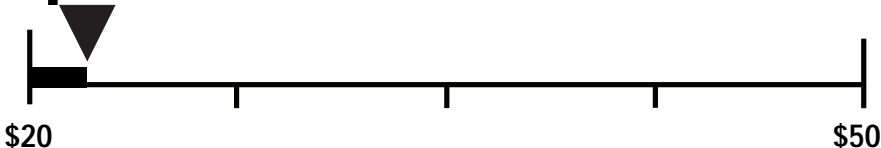

ENERGYGUIDE

Dishwasher
Capacity: Standard

BSH Home Appliances Corporation
Model(s) Bosch SHE68P, SHX68P,
SHV68P

Estimated Yearly Operating Cost (when used with an electric water heater)

\$22

Cost Range of Similar Models

234 kWh

Estimated Yearly Electricity Use

\$17

Estimated Yearly Operating Cost
(when used with a natural gas water heater)

Your cost will depend on your utility rates and use.

- Cost range based only on standard capacity models.
- Estimated operating cost based on four wash loads a week and a 2007 national average electricity cost of 10.65 cents per kWh and natural gas cost of \$1.218 per therm.
- For more information, visit www.ftc.gov/appliances.