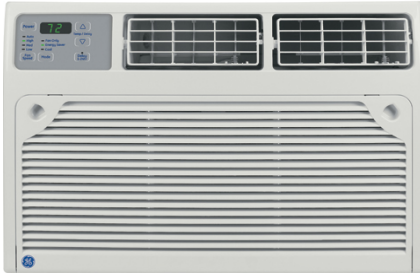

# GE® 115 Volt Room Air Conditioner

Model#: AEH10AL

Also available in...

<b>WARRANTY</b>	
Parts Warranty	Limited 1-Year Exchange Only
Warranty Notes	See written warranty for full details
<b>ECONOMICAL / QUIET</b>	
Energy Saver	Yes
<b>POWER / RATINGS</b>	
Cooling - Rated Cooling Amps AHAM	9.5
Cooling - Watts	1020
Voltage	115
Ad Designer	Submitted
<b>APPEARANCE</b>	
Color Appearance	Light Cool Gray
Installation	EZ Mount
<b>FEATURES</b>	
Airflow (cfm) Roomside (hi/low)	280/220
Chassis Type	Slide-Out
Delay Timer	24-Hour On/Off
3 Cooling	Yes
3 Fan Only	Yes
Rigid Frame	Yes
Slide-Out	Yes
Quick Clean	Yes
Louver Style	4-Way Air Direction
Mounting Type	EZ Mount
Plug Type	Parallel/NEMA 5-15
Remote Control	Yes
Rotary Compressor	Yes
Thermostat Type	Electronic
Unit Type	Cool Only
<b>CAPACITY</b>	
Cooling E.E.R. (BTUH / Watt)	9.8
Dehumidification (pts./hr.)	2.2
Cooling BTUH	10000
<b>WEIGHTS &amp; DIMENSIONS</b>	
Approximate Shipping Weight	101
Depth to Louvers (in.)	7.2
Min./Max. Window Opening Width (in.)	24.75/36.0
Minimum Window Opening Height (in.)	14.75
Net Weight (lbs.)	85
Overall Depth	21.3125
Overall Height	15.40625
Overall Width	22.625