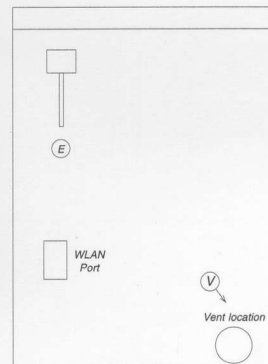

T 9800 (Electric)

Location Codes:

- E - 240 Volt - 30 amp - 5 foot, 4-wire molded plug power supply connect upper right rear (NEMA 14-30)
- V - 4" vent connects lower left rear

Notes:

- All installations must be done in accordance with local codes
- 3 prong adapter is available for older outlets
- Both tumble dryers are left door hinged only

T 9820 (Gas)

Location Codes:

- E - 120 Volt - 15 amp - 5 foot, 3-wire molded plug power supply connect upper right rear (NEMA 5-15)
- G - 1/2" gas connection (3/8" flare required) connect lower center
- V - 4" vent connects lower left rear

Notes:

- All installations must be done in accordance with local codes
- Both tumble dryers are left door hinged only
- The T 9820 gas tumble dryer will be available April 2007

T 9800 / T 9820 Tumble Dryer Product Dimensions

T 9800 / T 9820 Side View

T 9800 (Electric) Rear View

T 9820 (Gas) Rear View