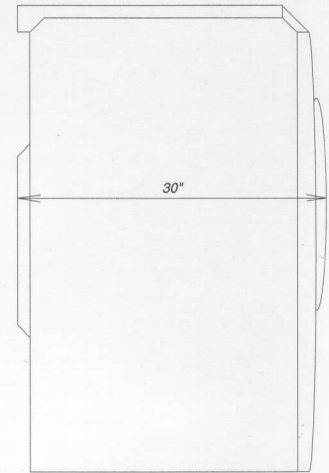

T 9800 / T 9820 Side View