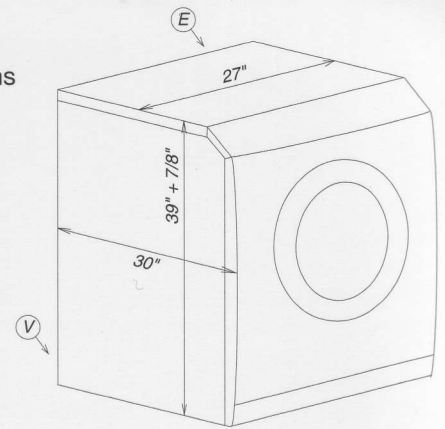

T 9800 (Electric)

Location Codes:

- E - 240 Volt - 30 amp - 5 foot, 4-wire molded plug power supply connect upper right rear (NEMA 14-30)
- V - 4" vent connects lower left rear

Notes:

- All installations must be done in accordance with local codes
- 3 prong adapter is available for older outlets
- Both tumble dryers are left door hinged only

T 9820 (Gas)

Location Codes:

- E - 120 Volt - 15 amp - 5 foot, 3-wire molded plug power supply connect upper right rear (NEMA 5-15)
- G - 1/2" gas connection (3/8" flare required) connect lower center
- V - 4" vent connects lower left rear

Notes:

- All installations must be done in accordance with local codes
- Both tumble dryers are left door hinged only
- The T 9820 gas tumble dryer will be available April 2007

T 9800 / T 9820 Tumble Dryer Product Dimensions