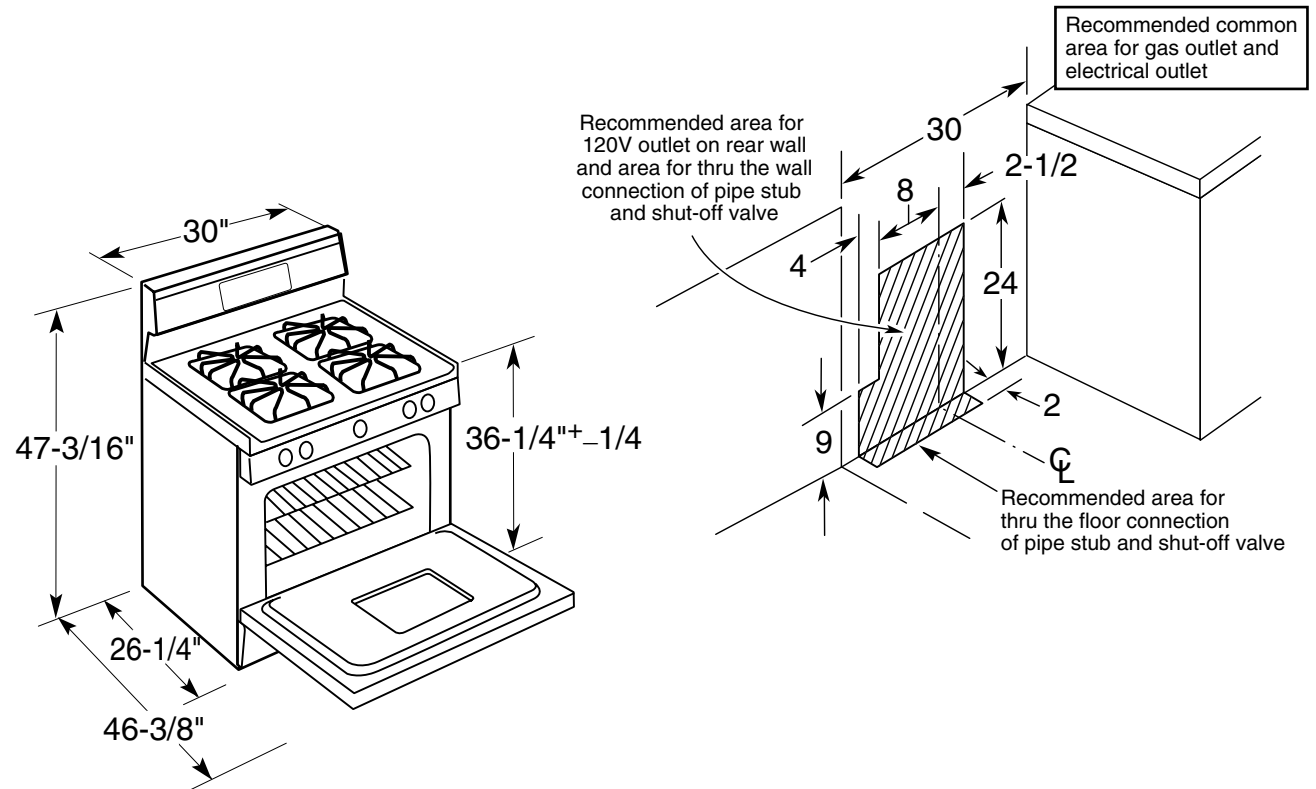

PGB908DEM

GE Profile™ 30" Free-Standing Gas Range

Dimensions and Installation Information (in inches)

*Note: Dimension from the wall to the front of the closed door handle is 29". Depth to front edge of cooktop 25-1/4".

Electrical Rating: 120V, 60Hz, 9A

Installation Information: Before installing, consult installation instructions packed with product for current dimensional data.

For answers to your Monogram®, GE Profile™ or GE® appliance questions, visit our website at ge.com or call GE Answer Center® service, 800.626.2000.