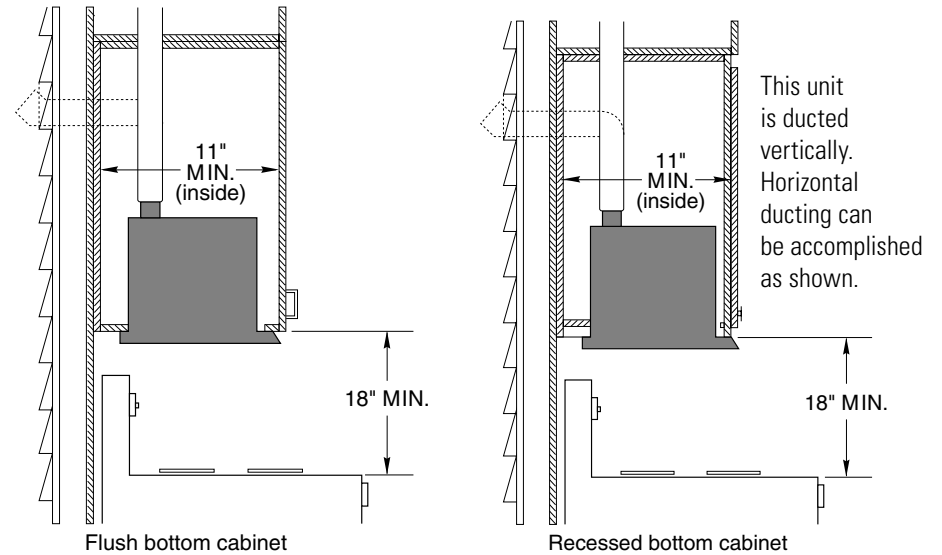

Profile™

JV960SC – GE Profile™ 36" Slide-Out Vent Hood

Installation Information and Dimensions (in inches)

Amp Rating	
120V	3.7

Note: Remove glass visor from unit before installing hood in cabinet to protect visor from damage.

Installation Information: Before installing, consult Use & Care/installation instructions [Pub. No. 49-8463] packed with product for current dimensional data.

Profile™

JV960SC – GE Profile™ 36" Slide-Out Vent Hood

Features and Benefits

- 36" Vented Hood With Cooktop Light
- See-Through Glass Visor Slides In and Out
- 300 CFM Performance
- Variable Speed Fan Control
- Auto Heat Sensor
- Compact Housing Leaves Ample Shelf Space Behind Cabinet Doors
- Vertical Exhaust With 3-1/4" x 10" Rectangular Duct
- Sones Rating: Top Exhaust – 4.5
- Model JV960SC – Brushed Aluminum