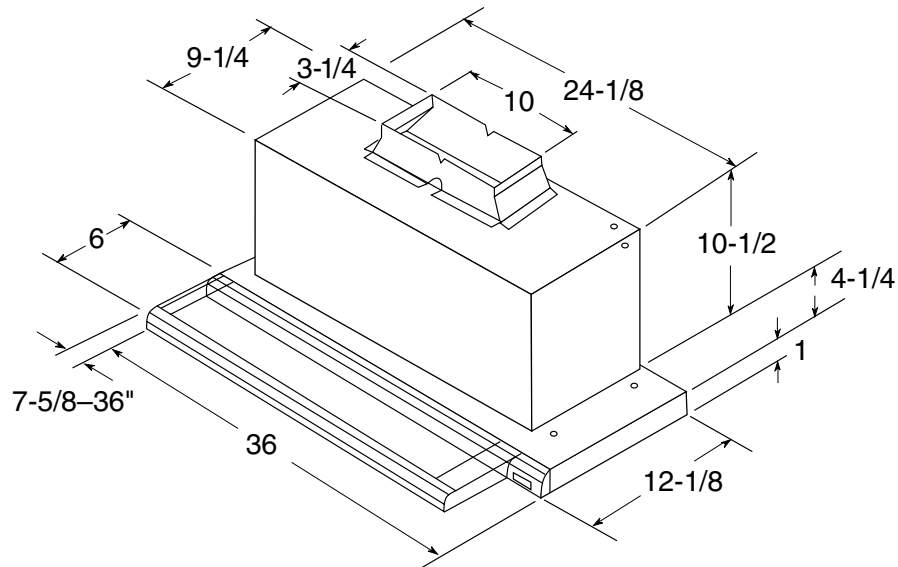

Profile™

JV960SC – GE Profile™ 36" Slide-Out Vent Hood

Installation Information and Dimensions (in inches)

Amp Rating	
120V	3.7

Note: Remove glass visor from unit before installing hood in cabinet to protect visor from damage.

Installation Information: Before installing, consult Use & Care/installation instructions [Pub. No. 49-8463] packed with product for current dimensional data.

Profile™

JV960SC – GE Profile™ 36" Slide-Out Vent Hood

Features and Benefits

- 36" Vented Hood With Cooktop Light
- See-Through Glass Visor Slides In and Out
- 300 CFM Performance
- Variable Speed Fan Control
- Auto Heat Sensor
- Compact Housing Leaves Ample Shelf Space Behind Cabinet Doors
- Vertical Exhaust With 3-1/4" x 10" Rectangular Duct
- Sones Rating: Top Exhaust – 4.5
- Model JV960SC – Brushed Aluminum