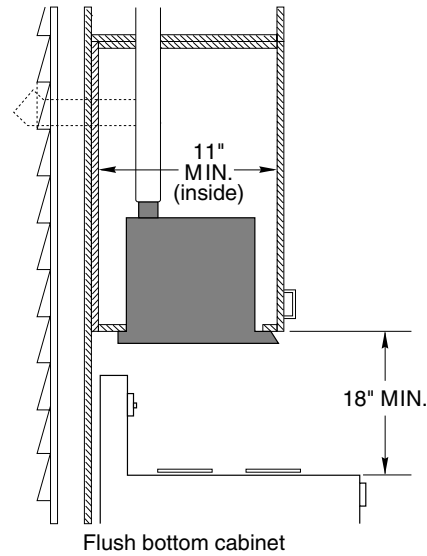

Profile™

JV930SC – GE Profile™ 30" Slide-Out Vent Hood

Installation Information and Dimensions (in inches)

Amp Rating	
120V	3.7

Note: Remove glass visor from unit before installing hood in cabinet to protect visor from damage.

Installation Information: Before installing, consult Use & Care/installation instructions [Pub. No. 49-8463] packed with product for current dimensional data.

Profile™

JV930SC – GE Profile™ 30" Slide-Out Vent Hood

Features and Benefits

- 30" Vented Hood With Cooktop Light
- See-Through Glass Visor Slides In and Out
- 300 CFM Performance
- Variable Speed Fan Control
- Auto Heat Sensor
- Compact Housing Leaves Ample Shelf Space Behind Cabinet Doors
- Vertical Exhaust With 3-1/4" x 10" Rectangular Duct
- Sones Rating: Top Exhaust – 4.5
- Model JV930SC – Brushed Aluminum