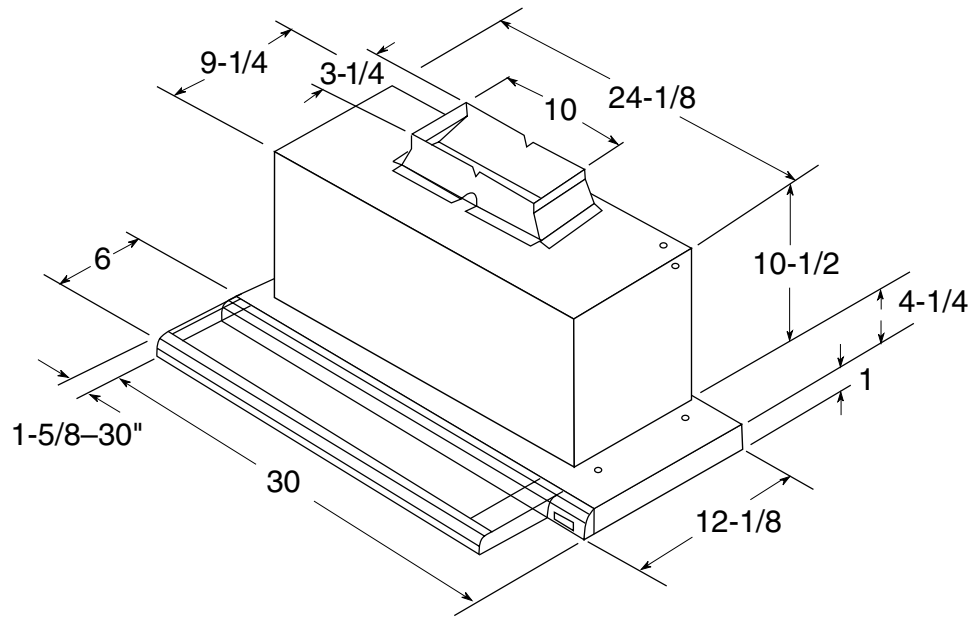

Profile™

JV930SC – GE Profile™ 30" Slide-Out Vent Hood

Installation Information and Dimensions (in inches)

Amp Rating	
120V	3.7

Note: Remove glass visor from unit before installing hood in cabinet to protect visor from damage.

Installation Information: Before installing, consult Use & Care/installation instructions [Pub. No. 49-8463] packed with product for current dimensional data.

Profile™

JV930SC – GE Profile™ 30" Slide-Out Vent Hood

Features and Benefits

- 30" Vented Hood With Cooktop Light
- See-Through Glass Visor Slides In and Out
- 300 CFM Performance
- Variable Speed Fan Control
- Auto Heat Sensor
- Compact Housing Leaves Ample Shelf Space Behind Cabinet Doors
- Vertical Exhaust With 3-1/4" x 10" Rectangular Duct
- Sones Rating: Top Exhaust – 4.5
- Model JV930SC – Brushed Aluminum