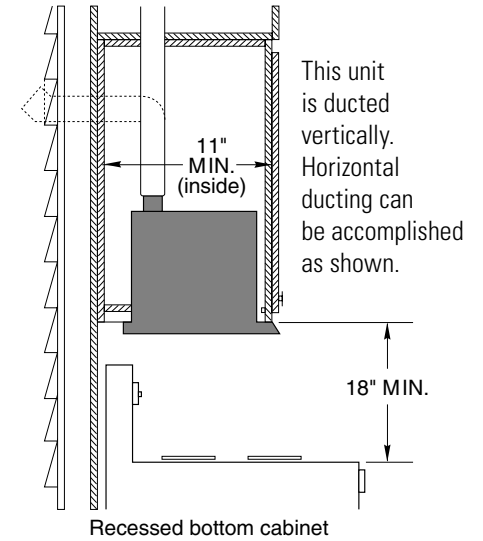

Profile™

JV930SC – GE Profile™ 30" Slide-Out Vent Hood

Installation Information and Dimensions (in inches)

Amp Rating	
120V	3.7

Note: Remove glass visor from unit before installing hood in cabinet to protect visor from damage.

Installation Information: Before installing, consult Use & Care/installation instructions [Pub. No. 49-8463] packed with product for current dimensional data.

Profile™

JV930SC – GE Profile™ 30" Slide-Out Vent Hood

Features and Benefits

- 30" Vented Hood With Cooktop Light
- See-Through Glass Visor Slides In and Out
- 300 CFM Performance
- Variable Speed Fan Control
- Auto Heat Sensor
- Compact Housing Leaves Ample Shelf Space Behind Cabinet Doors
- Vertical Exhaust With 3-1/4" x 10" Rectangular Duct
- Sones Rating: Top Exhaust – 4.5
- Model JV930SC – Brushed Aluminum