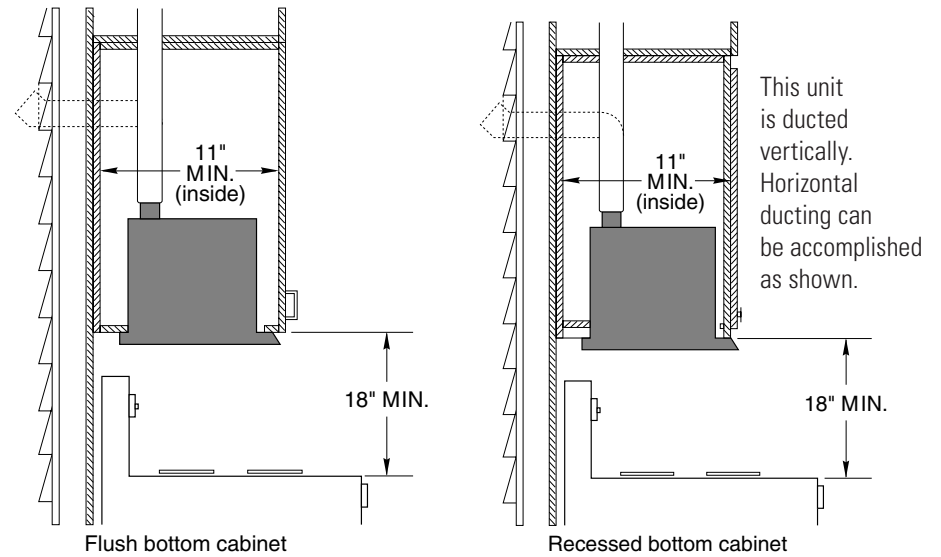

### Installation Information and Dimensions (in inches)

Amp Rating	
120V	3.7

**Note:** Remove glass visor from unit before installing hood in cabinet to protect visor from damage.

**Installation Information:** Before installing, consult Use & Care/installation instructions [Pub. No. 49-8463] packed with product for current dimensional data.