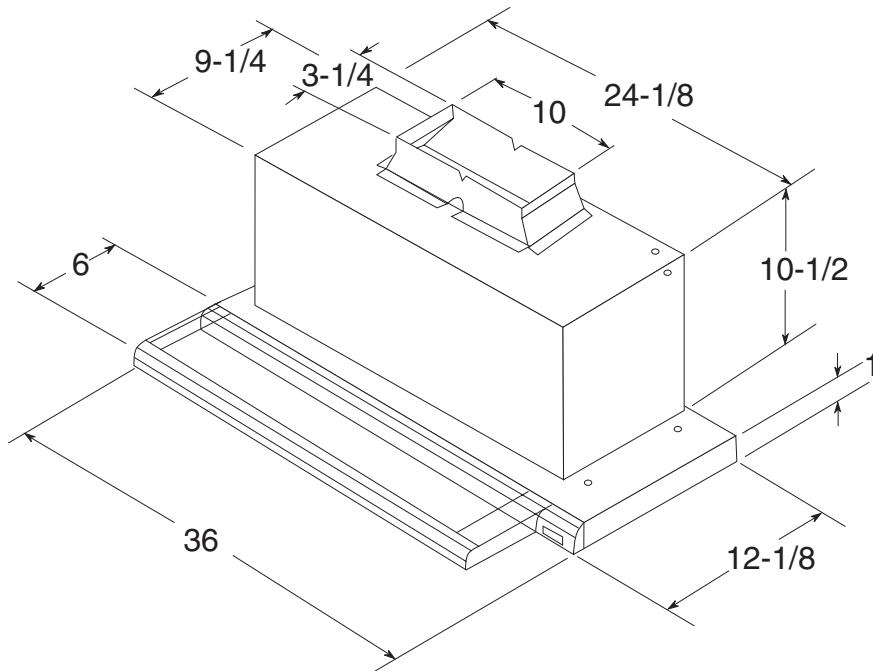

## JV694S – GE Profile™ Slide-Out Hood

### Installation Information and Dimensions (in inches)

Amp Rating	
120V	3.7

**Note:** Remove glass visor from unit before installing hood in cabinet to protect visor from damage.

**Installation Information:** Before installing, consult Use & Care/installation instructions [Pub. No. 49-8463] packed with product for current dimensional data.