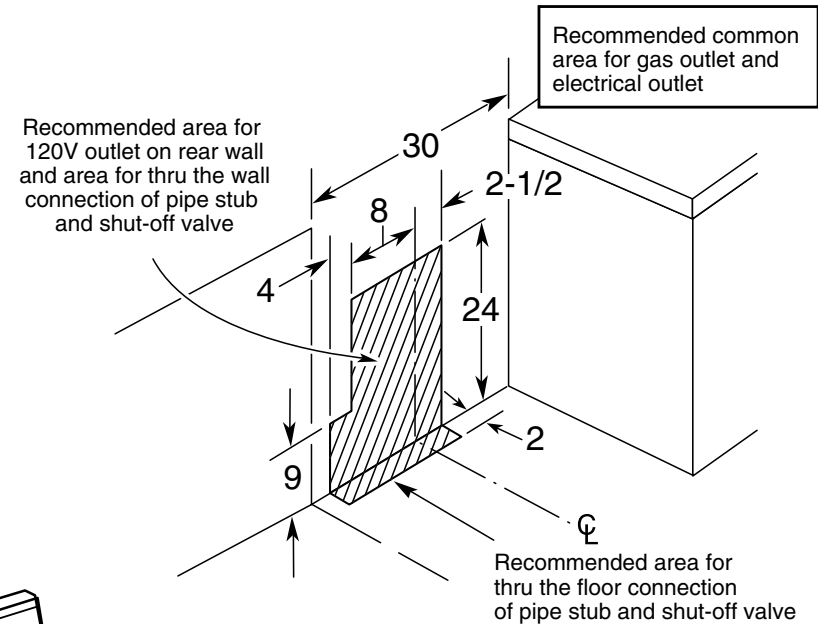

JGBP32DEM

GE® 30" Free-Standing Gas Range

Dimensions and Installation Information (in inches)

Optional Gas Range Accessory Drip Pans for Sealed and Standard Burner Models (Available at additional cost)

To order these accessory drip pans, call toll-free 800-848-7722

Optional Gas Range Wok Accessory (Available at additional cost) JXWK—Wok accessory sits on top of burner grate to hold a round-bottom wok.

Electrical Rating: 120V, 60Hz, 5A

Installation Information: Before installing, consult installation instructions packed with product for current dimensional data.

All 30" GE gas and electric range backguards are 30-7/8" wide.*

Note: 30" ranges conform to U.L. requirements for 0" spacing from adjacent walls below countertops. To reduce possible scorching of walls, engineering recommends a minimum of 1-1/2" spacing to allow for possible extended, high heat, no-load heating element operation.

*Except these models: JGBS07, JGBS04, JGBP90, all GE Profile free-standing electric and gas ranges
Fits most countertop backsplash applications. Consult Use & Care Manual for detailed installation instructions.

For answers to your Monogram®, GE Profile™ or GE® appliance questions, visit our website at ge.com or call GE Answer Center® service, 800.626.2000.

*Dimension from wall to front of closed door handle is 29".