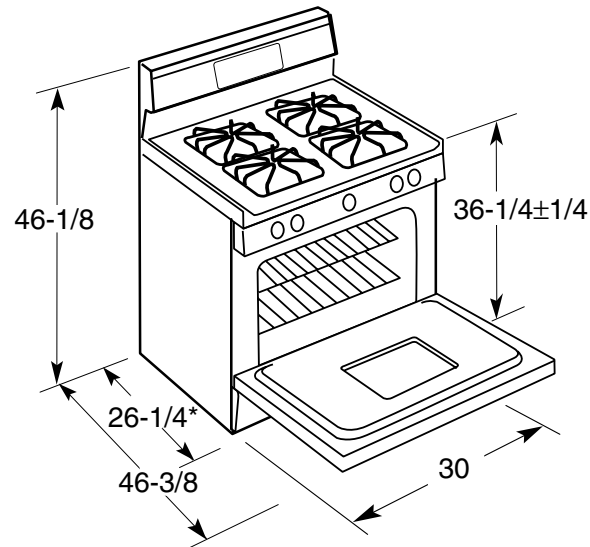

JGBP32DEM

GE® 30" Free-Standing Gas Range

Dimensions and Installation Information (in inches)

Optional Gas Range Accessory Drip Pans for Sealed and Standard Burner Models (Available at additional cost)

To order these accessory drip pans, call toll-free 800-848-7722

Optional Gas Range Wok Accessory (Available at additional cost) JXWK—Wok accessory sits on top of burner grate to hold a round-bottom wok.

Electrical Rating: 120V, 60Hz, 5A

Installation Information: Before installing, consult installation instructions packed with product for current dimensional data.

All 30" GE gas and electric range backguards are 30-7/8" wide.*

Note: 30" ranges conform to U.L. requirements for 0" spacing from adjacent walls below countertops. To reduce possible scorching of walls, engineering recommends a minimum of 1-1/2" spacing to allow for possible extended, high heat, no-load heating element operation.

*Except these models: JGBS07, JGBS04, JGBP90, all GE Profile free-standing electric and gas ranges
Fits most countertop backsplash applications. Consult Use & Care Manual for detailed installation instructions.

For answers to your Monogram®, GE Profile™ or GE® appliance questions, visit our website at ge.com or call GE Answer Center® service, 800.626.2000.

*Dimension from wall to front of closed door handle is 29".