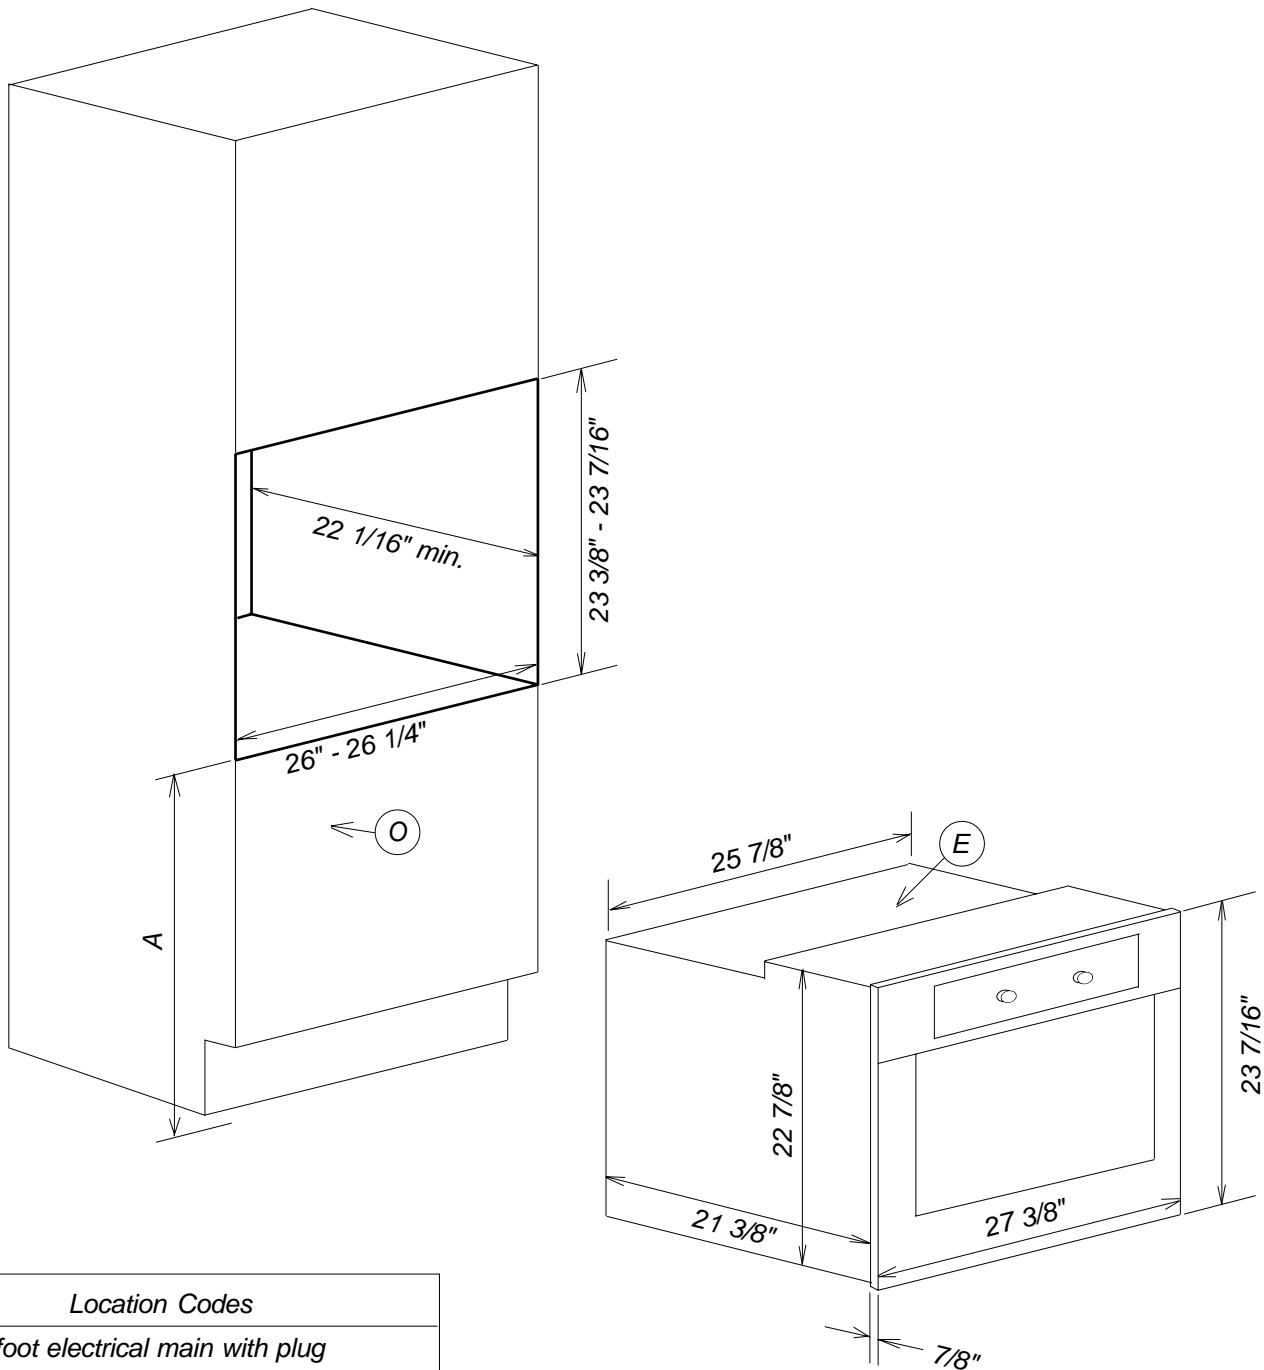

Product and Cut-out Dimensions

70 cm Single Oven

H4742BP

Location Codes
E - 5 foot electrical main with plug connects top center.
O - 208-240 Volt - 20 Amp - 4-wire connection with NEMA 14-30R. Location must be accessible.
A - Height to base of oven Locate 34 5/8" - 36" from floor. Based on user height of 5'6" to 5'10"
Notes
• All installations must be done in accordance with local codes.

NOTE: Drawing is not to scale.
SPECIFICATION SHEETS 011008