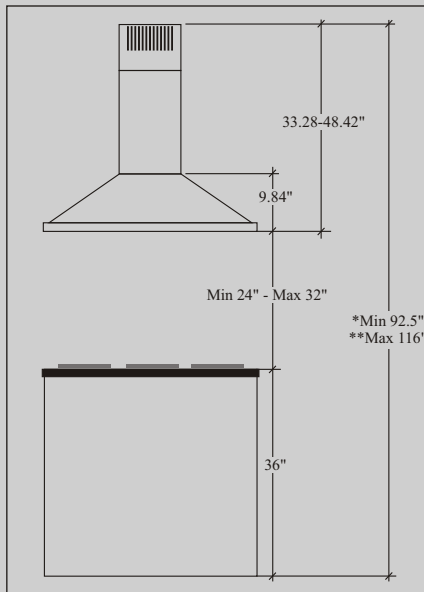

MODEL:

ZNA-M90S	90cm/ 35.4 inch
ZVE-E42S	42 inch
color	stainless

PERFORMANCE

cfm	715 cfm
sones (max)	6
input	115V - 60Hz

FEATURES

halogen lamps	4
dual level lighting	●
touch controls	●
slide controls	
6 var. speed	●
3 var. speed	
15 min. delay off	●
filter change indicator	●
filter clean indicator	●
metal casing blowers	●
aluminum filters	●
adjustable depth	

*Minimum ceiling clearance 92.5" at 24" hood mounting height.
**Maximum ceiling clearance 116" at 32" hood mounting height.

NAPOLI

ZNA - M90S
ZNA - E42S

ZEPHYR
www.zephyronline.com

E U R O P A C O L L E C T I O N