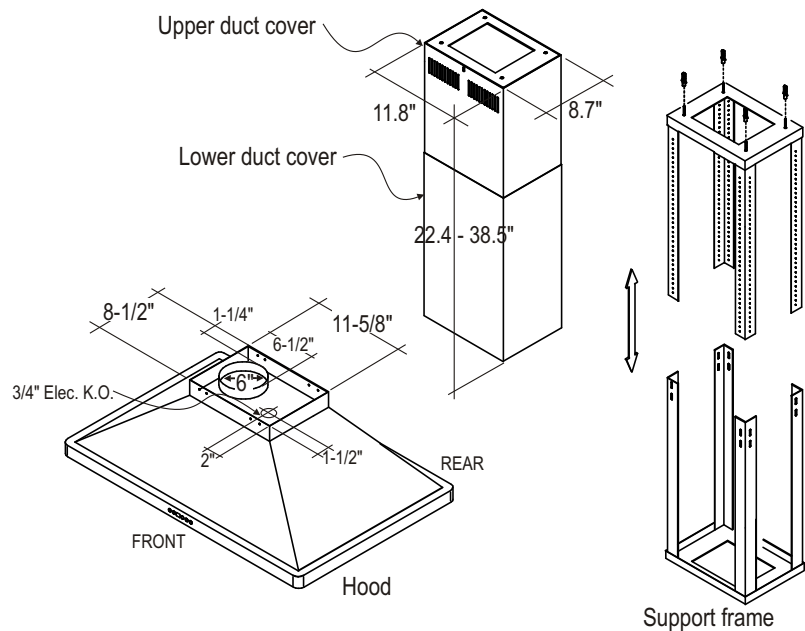

DUCT OPTIONS

vertical ducting	6 inch.
rear ducting	
telescopic option	
ductless option	●

ACCESSORIES

carbon filters (3)	Z0F-C023
recirculating air-diverter	●
replacement filters (3)	Z0F-M043
replacement lights (4)	E27 50W

*Minimum ceiling clearance 92.5" at 24" hood mounting height.
**Maximum ceiling clearance 116" at 32" hood mounting height.

NAPOLI

ZNA - M90S
ZNA - E42S

ZEPHYR
www.zephyronline.com

E U R O P A C O L L E C T I O N