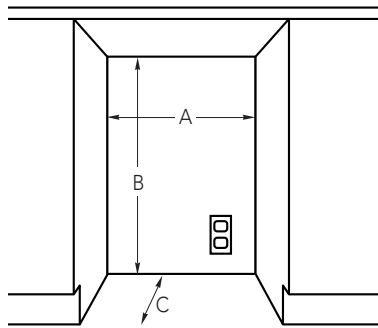

VUWC 24" wide undercounter wine cooler

Front

Side

Undercounter cutout

UNDERCOUNTER CUTOUT	
A	24" (61.0 cm)*
B	Min. 34 ¹ / ₈ " (86.7 cm) Max. 35 ¹ / ₈ " (89.2 cm)
C	24" (61.0 cm)

*24" width for cabinet only; 24 ¹/₄" (61.6 cm) needed for cabinet and door width clearance if door is to be recessed between cabinets.

Basic specifications

Description	WINE COOLER
	VUWC140 24" wide
Overall Width	23 7/8" (60.6 cm)
Overall Height from Bottom	Min. 34" (86.4 cm) Max. 35" (88.9 cm) (legs fully extended)
Overall Depth from Rear	26 7/8" (68.3 cm) (to end of handle bracket)
Cutout Width	24" (61.0 cm)*
Cutout Height	Min. 34 1/8" (86.7 cm) Max. 35 1/8" (89.2 cm)
Cutout Depth	24" (61.0 cm)
Electrical Requirements	120VAC/60Hz
Maximum Amp Usage	3.3 amps
Maximum Storage Capacity	6.1 cu. ft.
Approximate Shipping Weight	140 lb. (63.0 kg)

* 24" width for cabinet only; 24 1/4" (61.6 cm) needed for cabinet and door width clearance if door is to be recessed within cabinets.