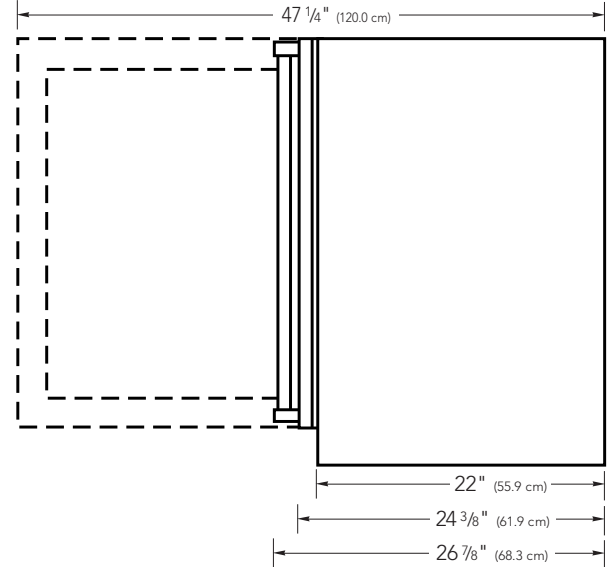

VUWC 24" wide undercounter wine cooler

Front

Side

Undercounter cutout

UNDERCOUNTER CUTOUT	
A	24" (61.0 cm)*
B	Min. 34 ¹ / ₈ " (86.7 cm) Max. 35 ¹ / ₈ " (89.2 cm)
C	24" (61.0 cm)

*24" width for cabinet only; 24 ¹/₄" (61.6 cm) needed for cabinet and door width clearance if door is to be recessed between cabinets.

Basic specifications

Description	WINE COOLER
	VUWC140 24" wide
Overall Width	23 7/8" (60.6 cm)
Overall Height from Bottom	Min. 34" (86.4 cm) Max. 35" (88.9 cm) (legs fully extended)
Overall Depth from Rear	26 7/8" (68.3 cm) (to end of handle bracket)
Cutout Width	24" (61.0 cm)*
Cutout Height	Min. 34 1/8" (86.7 cm) Max. 35 1/8" (89.2 cm)
Cutout Depth	24" (61.0 cm)
Electrical Requirements	120VAC/60Hz
Maximum Amp Usage	3.3 amps
Maximum Storage Capacity	6.1 cu. ft.
Approximate Shipping Weight	140 lb. (63.0 kg)

* 24" width for cabinet only; 24 1/4" (61.6 cm) needed for cabinet and door width clearance if door is to be recessed within cabinets.