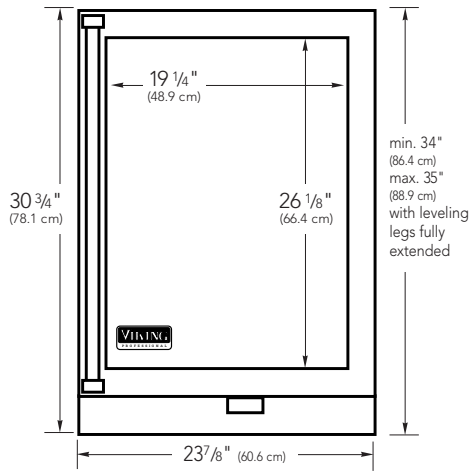

VUWC 24" wide undercounter wine cooler

Front

Side

Undercounter cutout

UNDERCOUNTER CUTOUT	
A	24" (61.0 cm)*
B	Min. 34 ¹ / ₈ " (86.7 cm) Max. 35 ¹ / ₈ " (89.2 cm)
C	24" (61.0 cm)

*24" width for cabinet only; 24 ¹/₄" (61.6 cm) needed for cabinet and door width clearance if door is to be recessed between cabinets.

Basic specifications

Description	WINE COOLER
	VUWC140 24" wide
Overall Width	23 7/8" (60.6 cm)
Overall Height from Bottom	Min. 34" (86.4 cm) Max. 35" (88.9 cm) (legs fully extended)
Overall Depth from Rear	26 7/8" (68.3 cm) (to end of handle bracket)
Cutout Width	24" (61.0 cm)*
Cutout Height	Min. 34 1/8" (86.7 cm) Max. 35 1/8" (89.2 cm)
Cutout Depth	24" (61.0 cm)
Electrical Requirements	120VAC/60Hz
Maximum Amp Usage	3.3 amps
Maximum Storage Capacity	6.1 cu. ft.
Approximate Shipping Weight	140 lb. (63.0 kg)

* 24" width for cabinet only; 24 1/4" (61.6 cm) needed for cabinet and door width clearance if door is to be recessed within cabinets.