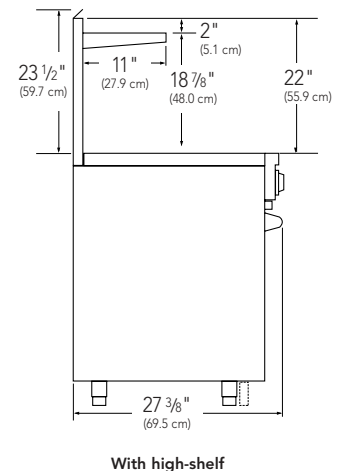

VESC electric 30" wide range – dimensions

Front

Rear

Side

Adjustable legs

Surface elements

Basic specifications

Description	VESC ELECTRIC 30" WIDE RANGE
	VESC305
Overall Width	29 7/8" (75.9 cm)
Overall Height from Bottom	<p>Base Height To top of glass frame – min. 35 7/8" (91.1 cm) to max. 37 5/8" (95.6 cm); legs adjust 1 3/4" (4.5 cm)</p> <p>Additions to Base Height To top of island trim – add 1 1/4" (3.2 cm), to top of 6"H. backguard – add 6" (15.2 cm), to top of high-shelf – add 23 1/2" (59.7 cm)</p>
Overall Depth from Rear	To end of side panel – 24 5/16" (61.8 cm), to end of control panel – 26 1/4" (66.7 cm), to end of knobs – 27 3/4" (70.5 cm)
Electrical Requirements	240 – 208/120VAC/60Hz; hard wire direct with 3-wire with ground or use agency-approved, locally supplied power cord/plug*
Maximum Amp Usage	240V – 53.5 amps 208V – 47.1 amps
Surface Element Rating	<p>Right Front/Right Rear: 240V – 1,800 watts; 208V – 1,350 watts</p> <p>Bridge: 240V – 800 watts; 208V – 600 watts</p> <p>Left Front: 240V – 1,500 watts; 208V – 1,125 watts</p> <p>Left Rear (dual element): 240V – 2,400 watts/1,000 watts; 208V – 1,800 watts/750 watts</p>
Broil Rating	Maxi-Broil – 8-pass: 240V – 3,000 watts; 208V – 2,250 watts; Mini-Broil – 4-pass: 240V – 1,250 watts; 208V – 940 watts
Bake Rating (partial power from broil element)	240V – 2,935 watts; 208V – 2,205 watts
Convection Cook Rating	240V – 2,200 watts; 208V – 1,650 watts
Oven Interior Dimensions	<p>Convection Bake/Broil Oven Width – 23" (58.4 cm); Height – 16 1/8" (41.0 cm) Depth – 15 3/8" (39.1 cm); Overall Size – 3.3 cu. ft. Three racks, six rack positions</p>
Approximate Shipping Weight (with backguard)	424 lb. (190.8 kg)

*Canada model ☐ VESC has factory-installed, agency-approved 4 ft. power cord – 3-wire with ground, 4-prong plug – included.

208V Ratings – Time required for some functions may be extended due to less wattage.