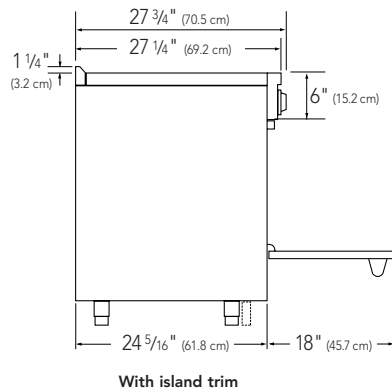

VESC electric 30" wide range – dimensions

Front

Rear

Side

Adjustable legs

Surface elements

Basic specifications

Description	VESC ELECTRIC 30" WIDE RANGE
	VESC305
Overall Width	29 7/8" (75.9 cm)
Overall Height from Bottom	<p>Base Height To top of glass frame – min. 35 7/8" (91.1 cm) to max. 37 5/8" (95.6 cm); legs adjust 1 3/4" (4.5 cm)</p> <p>Additions to Base Height To top of island trim – add 1 1/4" (3.2 cm), to top of 6"H. backguard – add 6" (15.2 cm), to top of high-shelf – add 23 1/2" (59.7 cm)</p>
Overall Depth from Rear	To end of side panel – 24 5/16" (61.8 cm), to end of control panel – 26 1/4" (66.7 cm), to end of knobs – 27 3/4" (70.5 cm)
Electrical Requirements	240 – 208/120VAC/60Hz; hard wire direct with 3-wire with ground or use agency-approved, locally supplied power cord/plug*
Maximum Amp Usage	240V – 53.5 amps 208V – 47.1 amps
Surface Element Rating	<p>Right Front/Right Rear: 240V – 1,800 watts; 208V – 1,350 watts</p> <p>Bridge: 240V – 800 watts; 208V – 600 watts</p> <p>Left Front: 240V – 1,500 watts; 208V – 1,125 watts</p> <p>Left Rear (dual element): 240V – 2,400 watts/1,000 watts; 208V – 1,800 watts/750 watts</p>
Broil Rating	Maxi-Broil – 8-pass: 240V – 3,000 watts; 208V – 2,250 watts; Mini-Broil – 4-pass: 240V – 1,250 watts; 208V – 940 watts
Bake Rating (partial power from broil element)	240V – 2,935 watts; 208V – 2,205 watts
Convection Cook Rating	240V – 2,200 watts; 208V – 1,650 watts
Oven Interior Dimensions	<p>Convection Bake/Broil Oven Width – 23" (58.4 cm); Height – 16 1/8" (41.0 cm) Depth – 15 3/8" (39.1 cm); Overall Size – 3.3 cu. ft. Three racks, six rack positions</p>
Approximate Shipping Weight (with backguard)	424 lb. (190.8 kg)

*Canada model ☐ VESC has factory-installed, agency-approved 4 ft. power cord – 3-wire with ground, 4-prong plug – included.

208V Ratings – Time required for some functions may be extended due to less wattage.