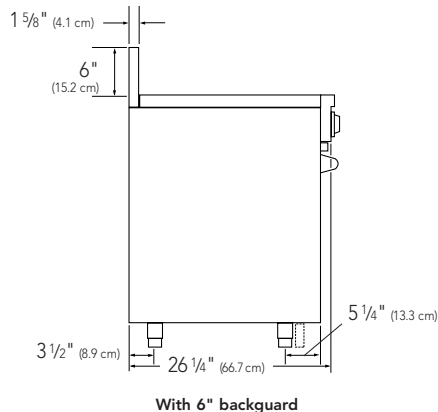

VESC electric 30" wide range – dimensions

Front

Rear

Side

Adjustable legs

Surface elements

Basic specifications

Description	VESC ELECTRIC 30" WIDE RANGE
	VESC305
Overall Width	29 7/8" (75.9 cm)
Overall Height from Bottom	<p>Base Height To top of glass frame – min. 35 7/8" (91.1 cm) to max. 37 5/8" (95.6 cm); legs adjust 1 3/4" (4.5 cm)</p> <p>Additions to Base Height To top of island trim – add 1 1/4" (3.2 cm), to top of 6"H. backguard – add 6" (15.2 cm), to top of high-shelf – add 23 1/2" (59.7 cm)</p>
Overall Depth from Rear	To end of side panel – 24 5/16" (61.8 cm), to end of control panel – 26 1/4" (66.7 cm), to end of knobs – 27 3/4" (70.5 cm)
Electrical Requirements	240 – 208/120VAC/60Hz; hard wire direct with 3-wire with ground or use agency-approved, locally supplied power cord/plug*
Maximum Amp Usage	240V – 53.5 amps 208V – 47.1 amps
Surface Element Rating	<p>Right Front/Right Rear: 240V – 1,800 watts; 208V – 1,350 watts</p> <p>Bridge: 240V – 800 watts; 208V – 600 watts</p> <p>Left Front: 240V – 1,500 watts; 208V – 1,125 watts</p> <p>Left Rear (dual element): 240V – 2,400 watts/1,000 watts; 208V – 1,800 watts/750 watts</p>
Broil Rating	Maxi-Broil – 8-pass: 240V – 3,000 watts; 208V – 2,250 watts; Mini-Broil – 4-pass: 240V – 1,250 watts; 208V – 940 watts
Bake Rating (partial power from broil element)	240V – 2,935 watts; 208V – 2,205 watts
Convection Cook Rating	240V – 2,200 watts; 208V – 1,650 watts
Oven Interior Dimensions	<p>Convection Bake/Broil Oven Width – 23" (58.4 cm); Height – 16 1/8" (41.0 cm) Depth – 15 3/8" (39.1 cm); Overall Size – 3.3 cu. ft. Three racks, six rack positions</p>
Approximate Shipping Weight (with backguard)	424 lb. (190.8 kg)

*Canada model ☐ VESC has factory-installed, agency-approved 4 ft. power cord – 3-wire with ground, 4-prong plug – included.

208V Ratings – Time required for some functions may be extended due to less wattage.