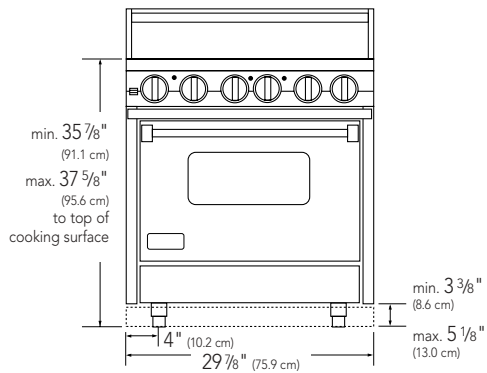

VESC electric 30" wide range – dimensions

Front

Rear

Side

Adjustable legs

Surface elements

Basic specifications

Description	VESC ELECTRIC 30" WIDE RANGE
	VESC305
Overall Width	29 7/8" (75.9 cm)
Overall Height from Bottom	<p>Base Height To top of glass frame – min. 35 7/8" (91.1 cm) to max. 37 5/8" (95.6 cm); legs adjust 1 3/4" (4.5 cm)</p> <p>Additions to Base Height To top of island trim – add 1 1/4" (3.2 cm), to top of 6"H. backguard – add 6" (15.2 cm), to top of high-shelf – add 23 1/2" (59.7 cm)</p>
Overall Depth from Rear	To end of side panel – 24 5/16" (61.8 cm), to end of control panel – 26 1/4" (66.7 cm), to end of knobs – 27 3/4" (70.5 cm)
Electrical Requirements	240 – 208/120VAC/60Hz; hard wire direct with 3-wire with ground or use agency-approved, locally supplied power cord/plug*
Maximum Amp Usage	240V – 53.5 amps 208V – 47.1 amps
Surface Element Rating	<p>Right Front/Right Rear: 240V – 1,800 watts; 208V – 1,350 watts</p> <p>Bridge: 240V – 800 watts; 208V – 600 watts</p> <p>Left Front: 240V – 1,500 watts; 208V – 1,125 watts</p> <p>Left Rear (dual element): 240V – 2,400 watts/1,000 watts; 208V – 1,800 watts/750 watts</p>
Broil Rating	Maxi-Broil – 8-pass: 240V – 3,000 watts; 208V – 2,250 watts; Mini-Broil – 4-pass: 240V – 1,250 watts; 208V – 940 watts
Bake Rating (partial power from broil element)	240V – 2,935 watts; 208V – 2,205 watts
Convection Cook Rating	240V – 2,200 watts; 208V – 1,650 watts
Oven Interior Dimensions	<p>Convection Bake/Broil Oven Width – 23" (58.4 cm); Height – 16 1/8" (41.0 cm) Depth – 15 3/8" (39.1 cm); Overall Size – 3.3 cu. ft. Three racks, six rack positions</p>
Approximate Shipping Weight (with backguard)	424 lb. (190.8 kg)

*Canada model ☐ VESC has factory-installed, agency-approved 4 ft. power cord – 3-wire with ground, 4-prong plug – included.

208V Ratings – Time required for some functions may be extended due to less wattage.