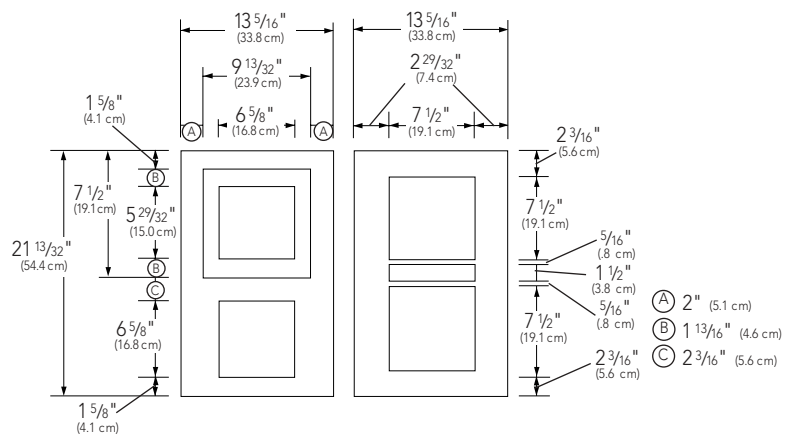

VESC electric 30" wide range – dimensions

Front

Rear

Side

Adjustable legs

Surface elements

Basic specifications

Description	VESC ELECTRIC 30" WIDE RANGE
	VESC305
Overall Width	29 7/8" (75.9 cm)
Overall Height from Bottom	<p>Base Height To top of glass frame – min. 35 7/8" (91.1 cm) to max. 37 5/8" (95.6 cm); legs adjust 1 3/4" (4.5 cm)</p> <p>Additions to Base Height To top of island trim – add 1 1/4" (3.2 cm), to top of 6"H. backguard – add 6" (15.2 cm), to top of high-shelf – add 23 1/2" (59.7 cm)</p>
Overall Depth from Rear	To end of side panel – 24 5/16" (61.8 cm), to end of control panel – 26 1/4" (66.7 cm), to end of knobs – 27 3/4" (70.5 cm)
Electrical Requirements	240 – 208/120VAC/60Hz; hard wire direct with 3-wire with ground or use agency-approved, locally supplied power cord/plug*
Maximum Amp Usage	240V – 53.5 amps 208V – 47.1 amps
Surface Element Rating	<p>Right Front/Right Rear: 240V – 1,800 watts; 208V – 1,350 watts</p> <p>Bridge: 240V – 800 watts; 208V – 600 watts</p> <p>Left Front: 240V – 1,500 watts; 208V – 1,125 watts</p> <p>Left Rear (dual element): 240V – 2,400 watts/1,000 watts; 208V – 1,800 watts/750 watts</p>
Broil Rating	Maxi-Broil – 8-pass: 240V – 3,000 watts; 208V – 2,250 watts; Mini-Broil – 4-pass: 240V – 1,250 watts; 208V – 940 watts
Bake Rating (partial power from broil element)	240V – 2,935 watts; 208V – 2,205 watts
Convection Cook Rating	240V – 2,200 watts; 208V – 1,650 watts
Oven Interior Dimensions	<p>Convection Bake/Broil Oven Width – 23" (58.4 cm); Height – 16 1/8" (41.0 cm) Depth – 15 3/8" (39.1 cm); Overall Size – 3.3 cu. ft. Three racks, six rack positions</p>
Approximate Shipping Weight (with backguard)	424 lb. (190.8 kg)

*Canada model ☐ VESC has factory-installed, agency-approved 4 ft. power cord – 3-wire with ground, 4-prong plug – included.

208V Ratings – Time required for some functions may be extended due to less wattage.