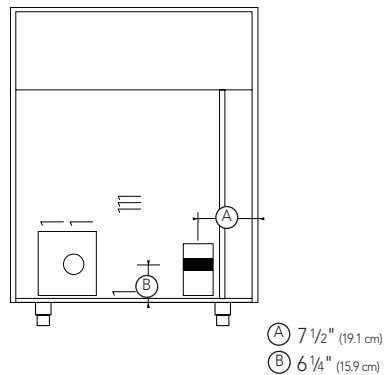

VESC electric 30" wide range – dimensions

Front

Rear

Side

Adjustable legs

Surface elements

Basic specifications

Description	VESC ELECTRIC 30" WIDE RANGE
	VESC305
Overall Width	29 7/8" (75.9 cm)
Overall Height from Bottom	<p>Base Height To top of glass frame – min. 35 7/8" (91.1 cm) to max. 37 5/8" (95.6 cm); legs adjust 1 3/4" (4.5 cm)</p> <p>Additions to Base Height To top of island trim – add 1 1/4" (3.2 cm), to top of 6"H. backguard – add 6" (15.2 cm), to top of high-shelf – add 23 1/2" (59.7 cm)</p>
Overall Depth from Rear	To end of side panel – 24 5/16" (61.8 cm), to end of control panel – 26 1/4" (66.7 cm), to end of knobs – 27 3/4" (70.5 cm)
Electrical Requirements	240 – 208/120VAC/60Hz; hard wire direct with 3-wire with ground or use agency-approved, locally supplied power cord/plug*
Maximum Amp Usage	240V – 53.5 amps 208V – 47.1 amps
Surface Element Rating	<p>Right Front/Right Rear: 240V – 1,800 watts; 208V – 1,350 watts</p> <p>Bridge: 240V – 800 watts; 208V – 600 watts</p> <p>Left Front: 240V – 1,500 watts; 208V – 1,125 watts</p> <p>Left Rear (dual element): 240V – 2,400 watts/1,000 watts; 208V – 1,800 watts/750 watts</p>
Broil Rating	Maxi-Broil – 8-pass: 240V – 3,000 watts; 208V – 2,250 watts; Mini-Broil – 4-pass: 240V – 1,250 watts; 208V – 940 watts
Bake Rating (partial power from broil element)	240V – 2,935 watts; 208V – 2,205 watts
Convection Cook Rating	240V – 2,200 watts; 208V – 1,650 watts
Oven Interior Dimensions	<p>Convection Bake/Broil Oven Width – 23" (58.4 cm); Height – 16 1/8" (41.0 cm) Depth – 15 3/8" (39.1 cm); Overall Size – 3.3 cu. ft. Three racks, six rack positions</p>
Approximate Shipping Weight (with backguard)	424 lb. (190.8 kg)

*Canada model ☐ VESC has factory-installed, agency-approved 4 ft. power cord – 3-wire with ground, 4-prong plug – included.

208V Ratings – Time required for some functions may be extended due to less wattage.