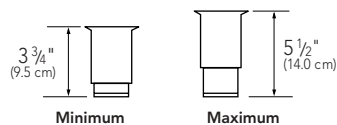

VESC electric 30" wide range – dimensions

Front

Rear

Side

Adjustable legs

Surface elements

Basic specifications

Description	VESC ELECTRIC 30" WIDE RANGE
	VESC305
Overall Width	29 7/8" (75.9 cm)
Overall Height from Bottom	<p>Base Height To top of glass frame – min. 35 7/8" (91.1 cm) to max. 37 5/8" (95.6 cm); legs adjust 1 3/4" (4.5 cm)</p> <p>Additions to Base Height To top of island trim – add 1 1/4" (3.2 cm), to top of 6"H. backguard – add 6" (15.2 cm), to top of high-shelf – add 23 1/2" (59.7 cm)</p>
Overall Depth from Rear	To end of side panel – 24 5/16" (61.8 cm), to end of control panel – 26 1/4" (66.7 cm), to end of knobs – 27 3/4" (70.5 cm)
Electrical Requirements	240 – 208/120VAC/60Hz; hard wire direct with 3-wire with ground or use agency-approved, locally supplied power cord/plug*
Maximum Amp Usage	240V – 53.5 amps 208V – 47.1 amps
Surface Element Rating	<p>Right Front/Right Rear: 240V – 1,800 watts; 208V – 1,350 watts</p> <p>Bridge: 240V – 800 watts; 208V – 600 watts</p> <p>Left Front: 240V – 1,500 watts; 208V – 1,125 watts</p> <p>Left Rear (dual element): 240V – 2,400 watts/1,000 watts; 208V – 1,800 watts/750 watts</p>
Broil Rating	Maxi-Broil – 8-pass: 240V – 3,000 watts; 208V – 2,250 watts; Mini-Broil – 4-pass: 240V – 1,250 watts; 208V – 940 watts
Bake Rating (partial power from broil element)	240V – 2,935 watts; 208V – 2,205 watts
Convection Cook Rating	240V – 2,200 watts; 208V – 1,650 watts
Oven Interior Dimensions	<p>Convection Bake/Broil Oven Width – 23" (58.4 cm); Height – 16 1/8" (41.0 cm) Depth – 15 3/8" (39.1 cm); Overall Size – 3.3 cu. ft. Three racks, six rack positions</p>
Approximate Shipping Weight (with backguard)	424 lb. (190.8 kg)

*Canada model ☐ VESC has factory-installed, agency-approved 4 ft. power cord – 3-wire with ground, 4-prong plug – included.

208V Ratings – Time required for some functions may be extended due to less wattage.