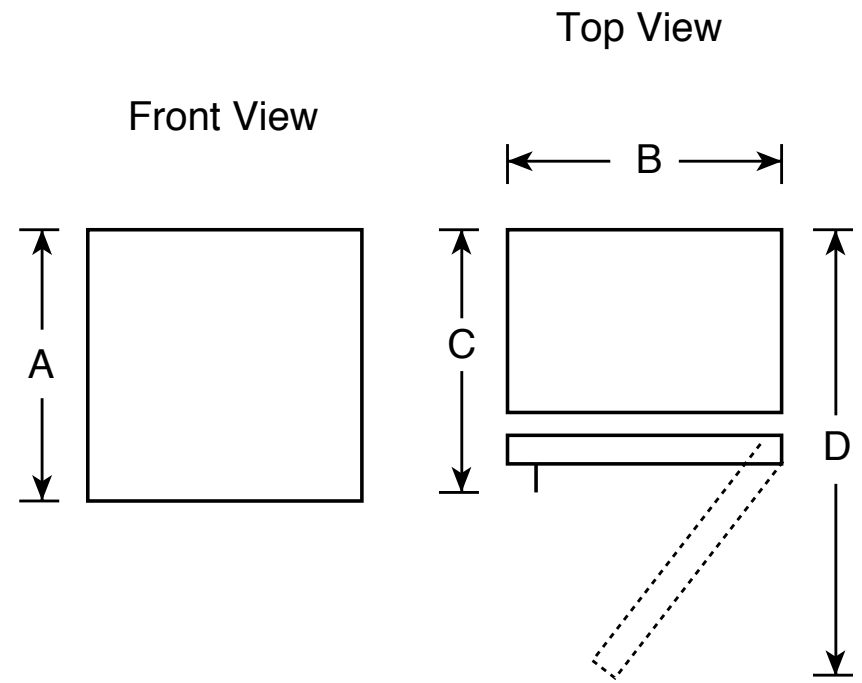

PCR06WAT

GE Profile™ Wine Captain

Dimensions and Installation Information (in inches)

Overall Dimensions	Height (in.) A	34-1/8
	Width (in.) B	23-3/4
	Depth with handle (in.) C	25
	Depth with door open 90° (in.) D	45-1/4
Air Clearances	Each side (in.)	0
	Top (in.)	0
	Back (in.)	0

- Electromechanical temperature controls
- 57-bottle capacity
- Full-extension wine racks with beechwood fronts - Slides in and out with ease, making loading and unloading effortless
- Tinted glass door with stainless steel accents - Delivers a high-end and modern appearance that blends with existing appliances and décor
- Interior display lighting - Illuminates the contents to make selection quick and easy
- Built-in capability
- Recessed handle - A modern, ergonomic design that adds to the sleek appearance and is simple to use
- Model PCR06WATSS – Stainless steel