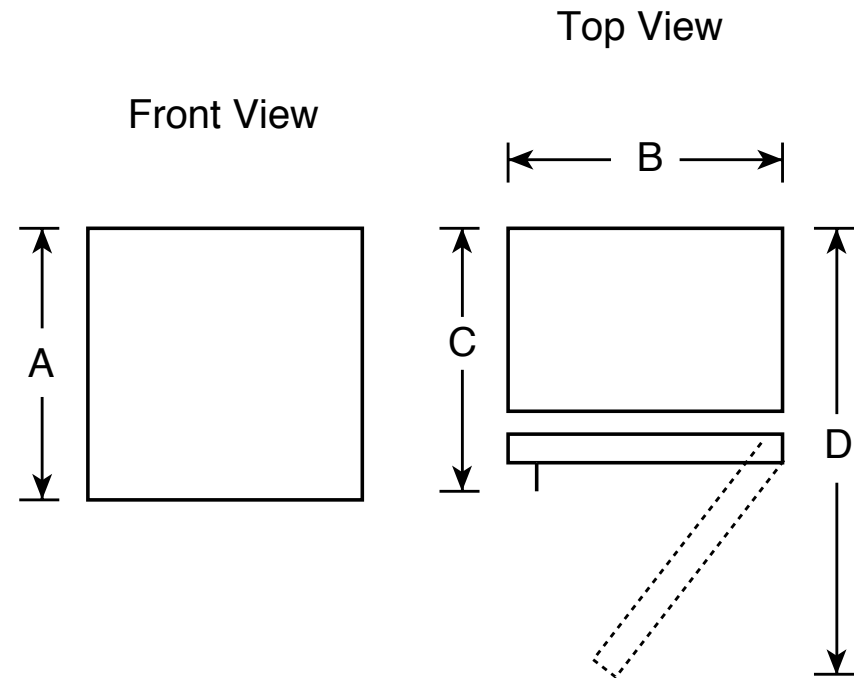

PCR06BAT

GE Profile™ Beverage Center

Dimensions and Installation Information (in inches)

Overall Dimensions	Height (in.) A	34-1/8
	Width (in.) B	23-3/4
	Depth with handle (in.) C	25
	Depth with door open 90° (in.) D	45-1/4
Air Clearances	Each side (in.)	0
	Top (in.)	0
	Back (in.)	0

- Electromechanical temperature controls
- 150 can capacity or 126 cans and 12 bottle flexibility
- Full-extension wine racks with beechwood fronts - Slides in and out with ease, making loading and unloading effortless
- Spillproof glass shelves - Help contain spills for ease of cleaning
- Tinted glass door with stainless steel accents - Delivers a high-end and modern appearance that blends with existing appliances and décor
- Interior display lighting - Illuminates the contents to make selection quick and easy
- Built-in capability
- Recessed handle - A modern, ergonomic design that adds to the sleek appearance and is simple to use
- Model PCR06BATSS - Stainless steel