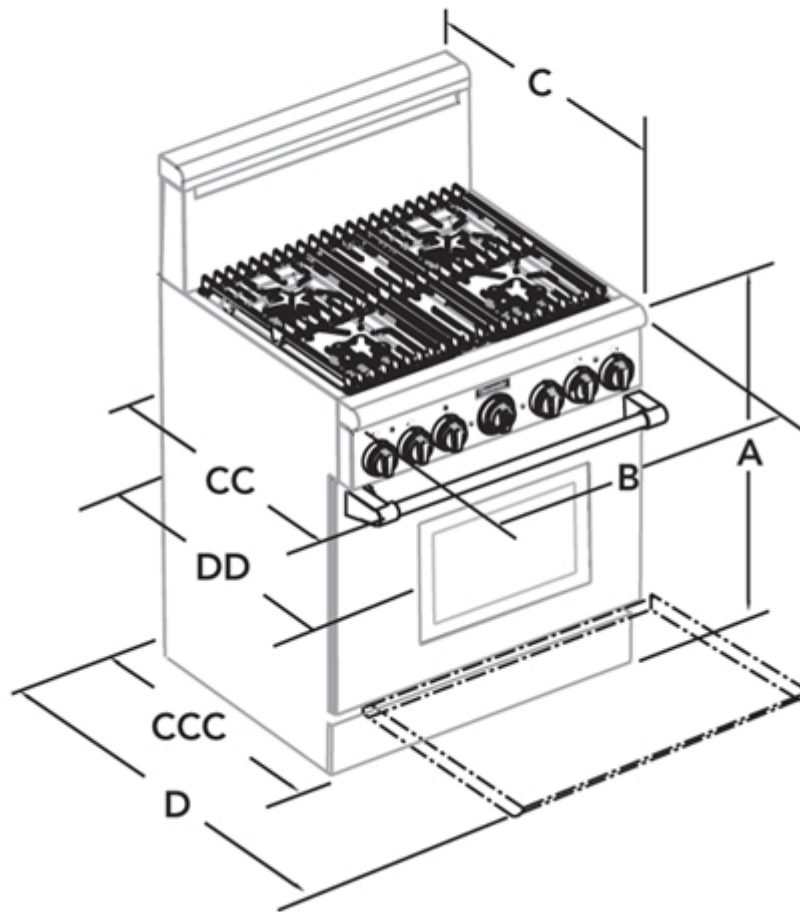

CONVENIENCE

Rack Positions	5
Number of Racks	3
Factory L.P. Units*	✓
Optional Stainless Steel 9" Low Back Guard	GP36LB
Optional 2" Island Trim	GP361T
Optional 22" High Back Shelf	GP36HS

GENERAL INFORMATION

Approximate Shipping Weight - LBS.	310
Maximum BTU/HR. ††	117000

TECHNICAL INFORMATION

120 Volts, 3 Prong Plug, 60 HZ, Single Phase A. C.	✓
AMPS	15
Factory Natural Gas	✓

DIMENSIONS (INCHES)

Overall Dimensions - A**	35 7/8 - 36 3/4
Overall Dimensions - B	36
Overall Dimensions - C†	26 1/2
Overall Dimensions - CCC	23
Overall Dimensions - CC	27 5/8
Overall Dimensions - D	44 7/8
Overall Dimensions - DD	23 3/4
Cutout Dimensions* E	35 7/8 - 36 3/4
Cutout Dimensions* F	36 1/4
Cutout Dimensions* G	24
Overall Dimensions - H	6
Overall Dimensions - I	8
Overall Dimensions - J	6
Overall Dimensions - K	1 3/4
Cubic Feet	5

Diagrams

Pro Harmony All-Gas Range with Cutout

[Click Here to View Features](#)

Notes: 1) All height, width and depth dimensions are shown in inches. 2) Over doors should be removed for doorway clearance. *Please refer to installation instructions prior to making cutout. Installation instructions and back guard information are available at www.thermador.com. **Height without back guard or high shelf. † Measured to front of bullnose. †† BTU/Hr. includes surface burners and the oven. ***You must install your professional range with one of the back guards listed above. They are ordered separately--except for the 30" range, which comes standard with a 9" back guard. Approved for residential use only. +Measured to front of door handle projection.