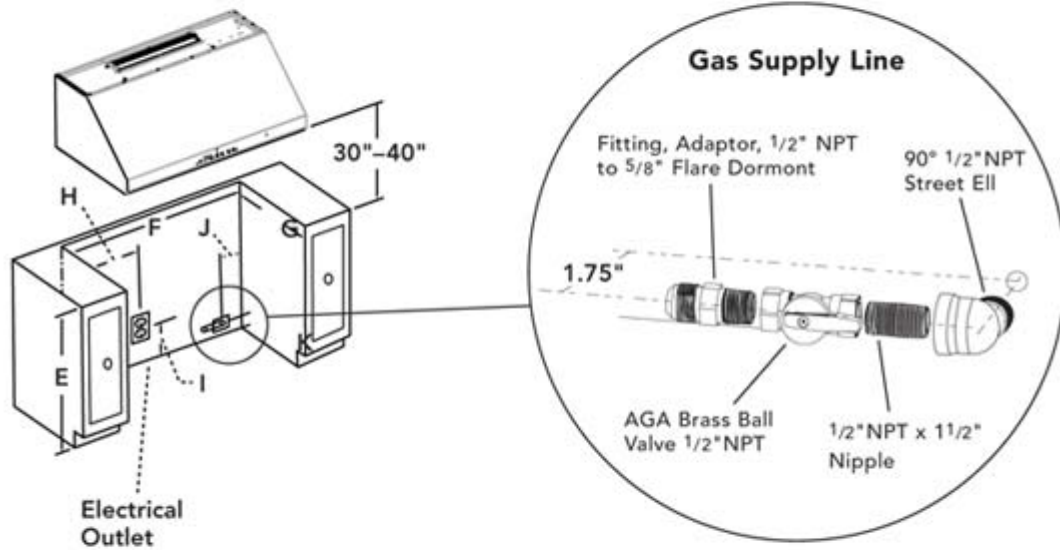

SPECS / DIMENSIONS

P366CS 36" PRO HARMONY ALL-GAS RANGE WITH 6 STAR® BURNERS

PRINT

APPEARANCE

Oven Cavity (Cubic Feet)	5.0
Number of Sealed Star® Burners	6
One ExtraLow® Burner	✓
Black Knob Accessory Kit	GBLKNOB

CONVENIENCE

Rack Positions	5
Number of Racks	3
Factory L.P. Units*	✓
Optional Stainless Steel 9" Low Back Guard	GP36LB
Optional 2" Island Trim	GP361T
Optional 22" High Back Shelf	GP36HS

GENERAL INFORMATION

Approximate Shipping Weight - LBS.	310
Maximum BTU/HR. ††	117000

TECHNICAL INFORMATION

120 Volts, 3 Prong Plug, 60 HZ, Single Phase A. C.	✓
AMPS	15
Factory Natural Gas	✓

DIMENSIONS (INCHES)

Overall Dimensions - A**	35 7/8 - 36 3/4
Overall Dimensions - B	36
Overall Dimensions - C†	26 1/2
Overall Dimensions - CCC	23
Overall Dimensions - CC	27 5/8
Overall Dimensions - D	44 7/8
Overall Dimensions - DD	23 3/4
Cutout Dimensions* E	35 7/8 - 36 3/4
Cutout Dimensions* F	36 1/4
Cutout Dimensions* G	24
Overall Dimensions - H	6
Overall Dimensions - I	8
Overall Dimensions - J	6
Overall Dimensions - K	1 3/4
Cubic Feet	5

Diagrams