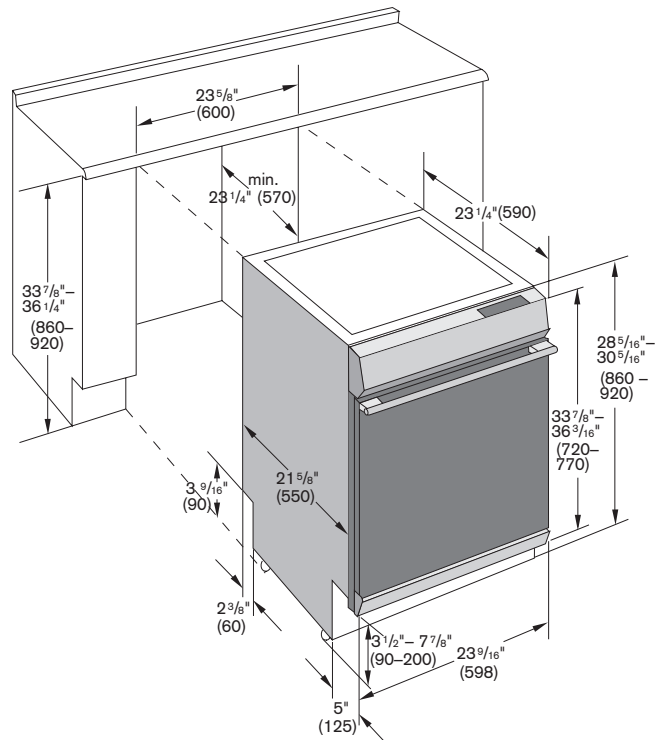

**Total rating: 2.3 KW**  
**120V / 60Hz**  
**Noise level: 42 dB (re 1 pW)**  
**Total Amps: 12**

**Rating**

**Special accessories:**

- GZ 010-051** Stainless steel trim kit for 24" cabinets (tall tub dishwashers)
- GZ 010-041** Long Stemware basket.
- GZ 010-020** Silvercare cartridge.
- GZ 010-011** Aqua stop extension (79" long)

**Planning note:**

- Height-adjustable feet.
- Rear toe kick protrusion 3 1/2".
- Rear feet adjustable at front.

**Dishwasher DI 291-730**

- toe kick height
- 3 1/2"-6 5/16" for a height of 33 7/8".
- 5 7/8"-8 1/16" for a height of 36 1/4".