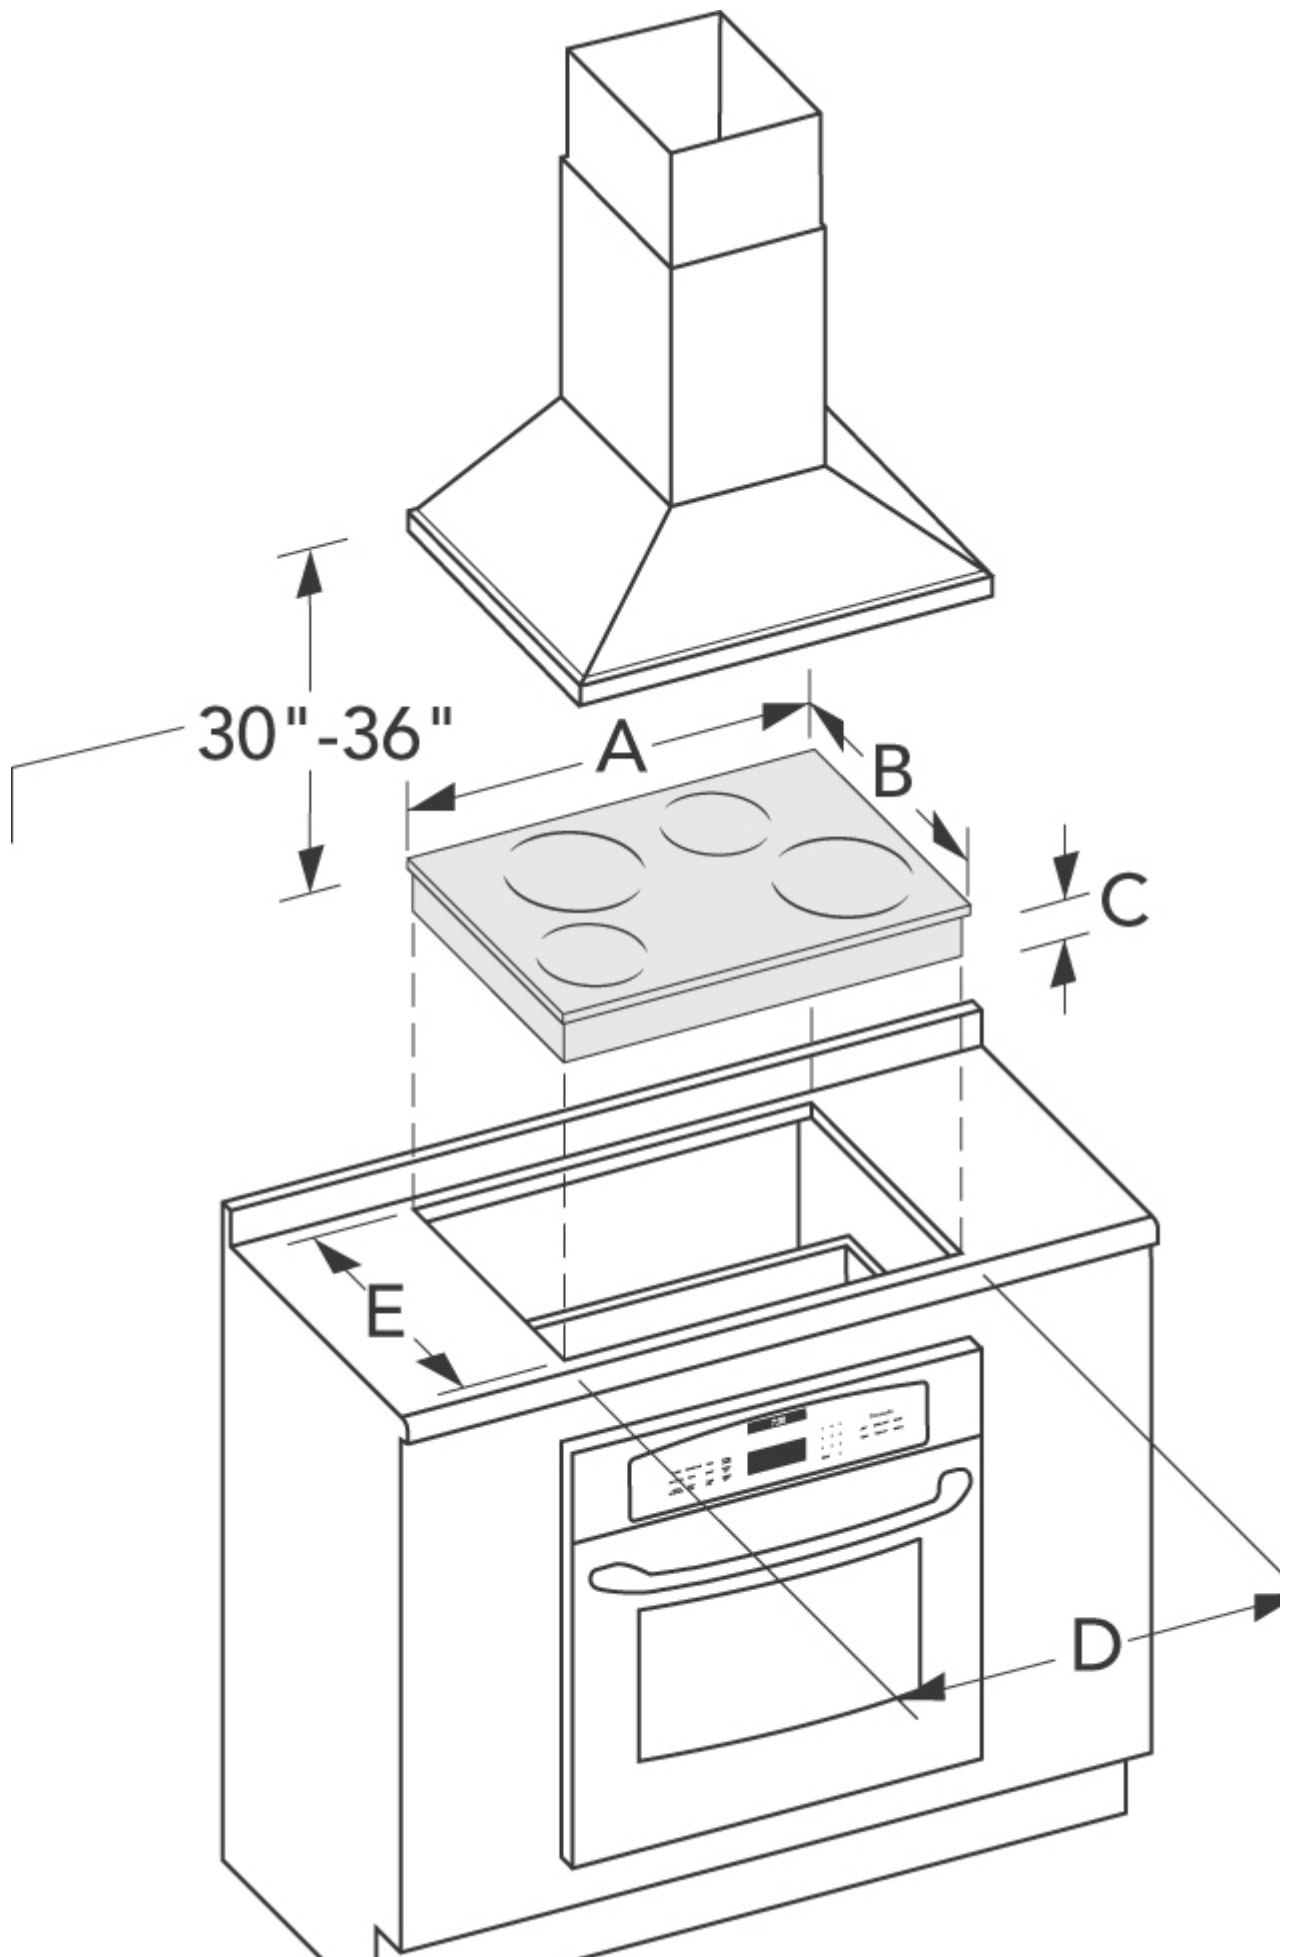

SPECS / DIMENSIONS

CIT365DS

36" ALL-INDUCTION COOKTOP WITH 5 INDUCTION ZONES INCLUDING 1 LARGE 12" INDUCTION ZONE

PRINT

GENERAL INFORMATION

Approximate Shipping Weight (in lbs.)	42
Front Left Element (in kW)	1.8/2.5
Front Right Element (in kW)	2.2/2.3
Rear Left Element (in kW)	1.8/2.5
Rear Right Element (in kW)	1.4/1.8
Center Element (in kW)	1.8/2.5-3.6

DIMENSIONS (INCHES)

Overall Dimensions - A	36
Overall Dimensions - B	21
Overall Dimensions - C	3 5/8
Overall Dimensions - D	34 3/4-34 7/8
Overall Dimensions - E	19 7/8-20
Front Left Element (in mm.)	180
Front Right Element (in mm.)	210
Rear Left Element (in mm.)	180
Rear Right Element (in mm.)	150
Center Element (in mm.)	180/280

Diagrams