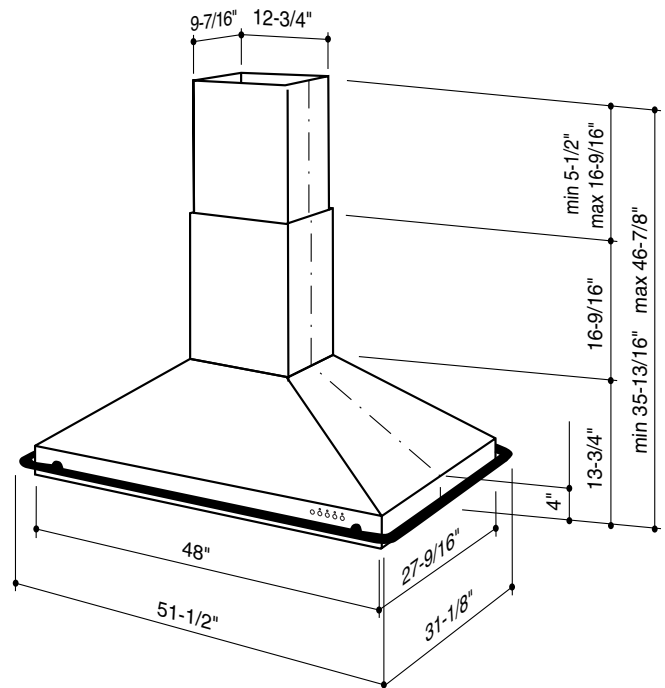

ISER222 SERIES RANGE HOODS

Tubular, wrap-around utensil rail serves as both a stunning accent and a practical addition to this elegant angular design.

FEATURES

- Italian design
- Island mount
- Finishes: Stainless Steel, White, Black
- Utensil rail is chrome with stainless steel finish, brass rail with all other finishes
- Size: 27-9/16" x 48"
- Telescopic flue accommodates 8' to 9' ceilings
- 8" round duct connector/backdraft damper
- Halogen lighting (4 x 20, Type T4)
- Push button controls: lights, three speeds, delayed off, filter cleaning indicator
- Dual centrifugal blower
- Dishwasher-safe stainless steel/aluminum filter

OPTIONS

- Flue extension for 10' ceiling (Contact Broan Technical Support)
- Replacement grease filters available
- Replacement bulb (Part No. SB02300722)

SPECIFICATIONS

VOLTS	AMPS	CFM (L/S)	DUCT
120	5.5	1100 (36.7)	8" (203mm)

Mount range hood so bottom of hood is 24" to 30" above cooking surface.

BEST BY BROAN P.O. BOX 140 HARTFORD, WISCONSIN 53027

REFERENCE	QTY.	REMARKS	Project
			Location
			Architect
			Engineer
			Contractor
			Submitted by
			Date