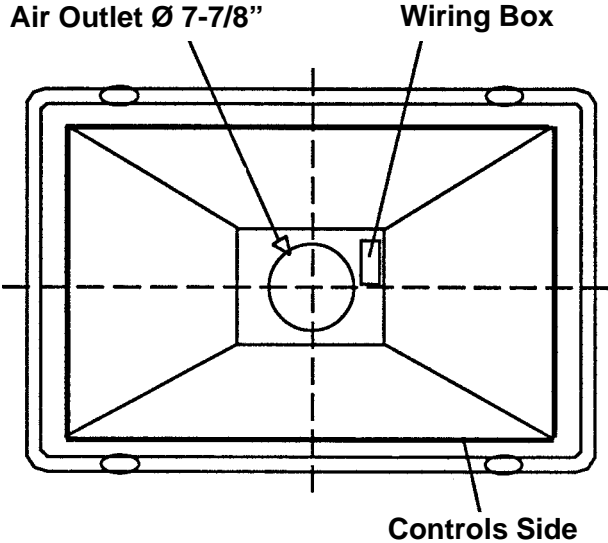

ISER222 SERIES WIRING