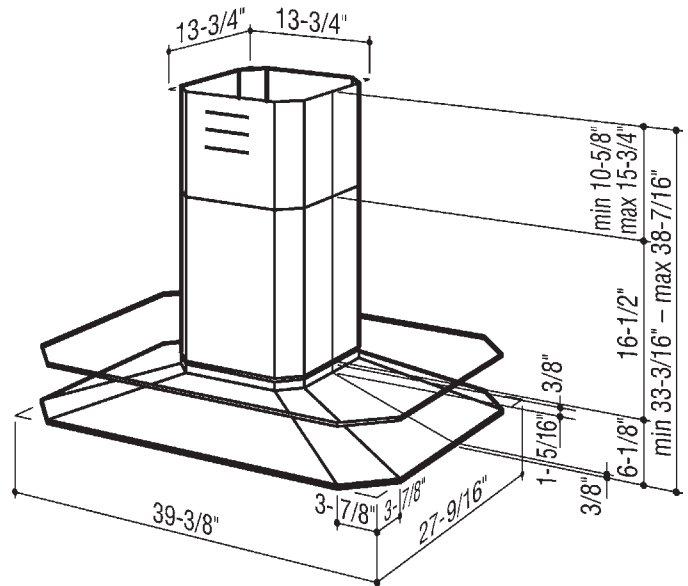

FEATURES

- Italian design
- Island mount
- Finishes: 304 Stainless Steel #4 Brushed, White, Black
- Size: 70cm x 100cm (27-9/16" x 39-3/8")
- Ducted/non-ducted telescopic flue accommodates 8' to 9' ceilings
- 6" round duct connector/backdraft damper
- Halogen lighting (4 x 20 watt, Type MR16) with two-level lighting provides bright cooktop illumination and a low nighttime setting
- Advanced, multispeed, electronic push-button controls with individual speed indicators
- Quiet, variable-speed centrifugal blower with high-efficiency motor produces 450 CFM of exhaust
- Delay timer control automatically shuts off range hood after ten minutes
- Special control indicates when it's time to clean the filter
- Can be ducted to the outside or non-ducted for indoor recirculation (purchase recirculation kit separately)
- Dishwasher-safe filter features a quick-release latch and decorative cover plate

SPECIFICATIONS

VOLTS	AMPS	CFM	DUCT
120	3.56	450	6" round

Shown with optional glass shelf.

Mount range hood so bottom of hood is 24" to 30" above cooking surface.

BEST BY BROAN P.O. BOX 140 HARTFORD, WISCONSIN 53027