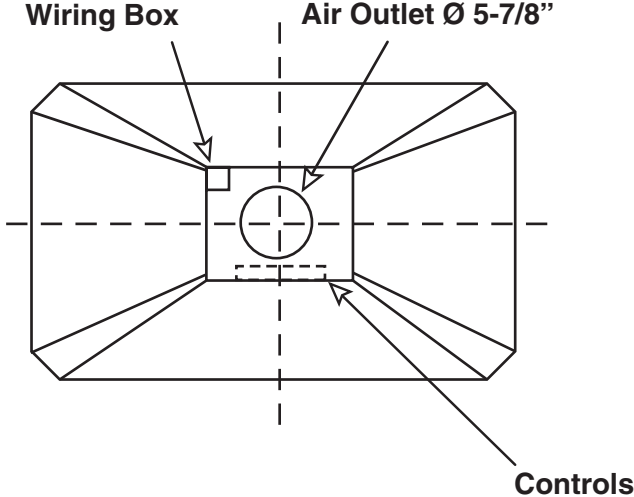

IS170 SERIES WIRING