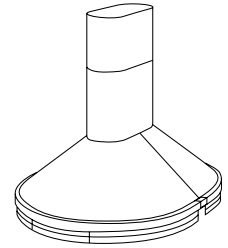

IS102 SERIES RANGE HOODS

The graceful curvature of the free-hanging flue and canopy dramatizes the appearance of this hand-rolled, masterpiece.

FEATURES

- Italian design
- Island ceiling mount
- Finishes: 304 Stainless Steel #4 Brushed, White, Black
- Size: 90cm x 120cm (35-7/16" x 47-1/4")
- Telescopic flue accommodates 8' to 9' ceilings
- 8" round duct connector/backdraft damper
- Fluorescent lighting, (1 x 15 watt, tubular)
- Slide controls: on-off, variable speed
- Quiet, variable speed, dual centrifugal blowers with two high-efficiency motors produce 1100 CFM of exhaust
- Dishwasher-safe filter features a quick-release latch and decorative cover plate

OPTIONS

- Flue extension for 10' ceiling (Model FEXTIS102)
- Replacement grease filters available
- Replacement bulb (Part No. SB02300500)
- Exterior blower version (IEX102) available, providing 600, 900, 1200, or 1500 CFM exhaust

SPECIFICATIONS

VOLTS	AMPS	CFM	DUCT
120	5.1	1100	8" round

Mount range hood so bottom of hood is 24" to 30" above cooking surface.

BEST BY BROAN P.O. BOX 140 HARTFORD, WISCONSIN 53027

REFERENCE	QTY.	REMARKS	Project
			Location
			Architect
			Engineer
			Contractor
			Submitted by
			Date