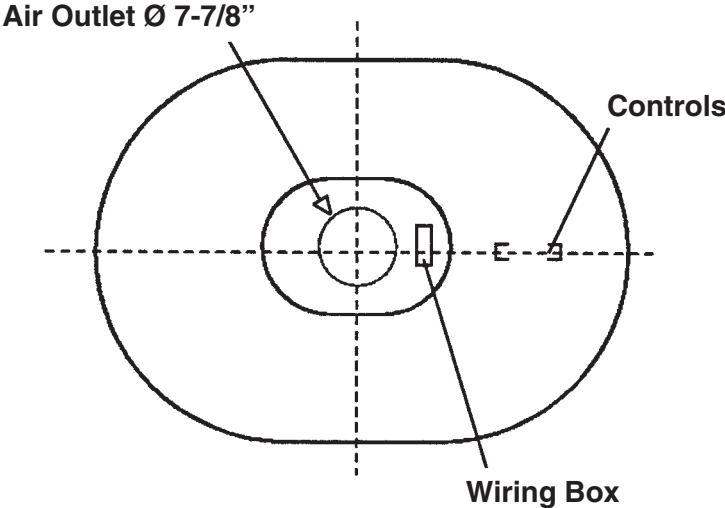

IS102 SERIES WIRING