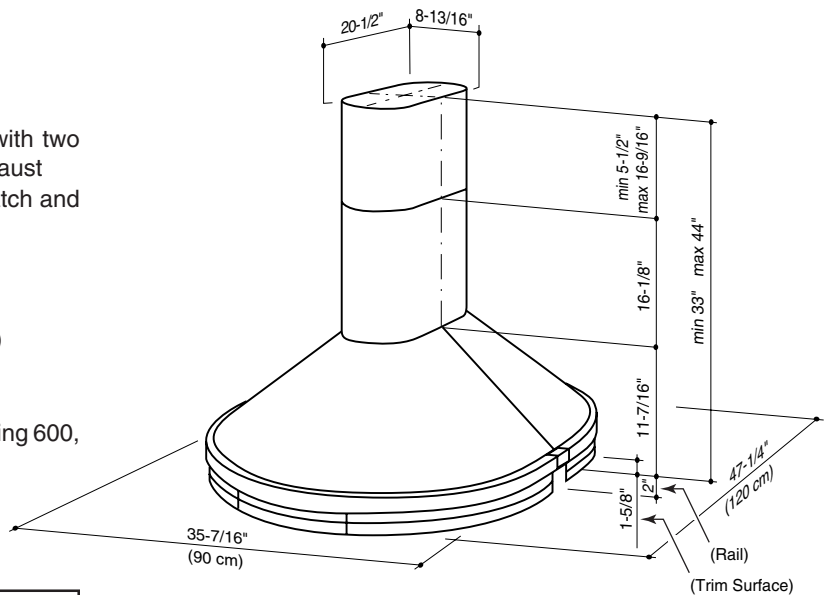

IS102 SERIES RANGE HOODS

The graceful curvature of the free-hanging flue and canopy dramatizes the appearance of this hand-rolled, masterpiece.

FEATURES

- Italian design
- Island ceiling mount
- Finishes: 304 Stainless Steel #4 Brushed, White, Black
- Size: 90cm x 120cm (35-7/16" x 47-1/4")
- Telescopic flue accommodates 8' to 9' ceilings
- 8" round duct connector/backdraft damper
- Fluorescent lighting, (1 x 15 watt, tubular)
- Slide controls: on-off, variable speed
- Quiet, variable speed, dual centrifugal blowers with two high-efficiency motors produce 1100 CFM of exhaust
- Dishwasher-safe filter features a quick-release latch and decorative cover plate

OPTIONS

- Flue extension for 10' ceiling (Model FEXTIS102)
- Replacement grease filters available
- Replacement bulb (Part No. SB02300500)
- Exterior blower version (IEX102) available, providing 600, 900, 1200, or 1500 CFM exhaust

SPECIFICATIONS

VOLTS	AMPS	CFM	DUCT
120	5.1	1100	8" round

Mount range hood so bottom of hood is 24" to 30" above cooking surface.

BEST BY BROAN P.O. BOX 140 HARTFORD, WISCONSIN 53027

REFERENCE	QTY.	REMARKS	Project
			Location
			Architect
			Engineer
			Contractor
			Submitted by
			Date