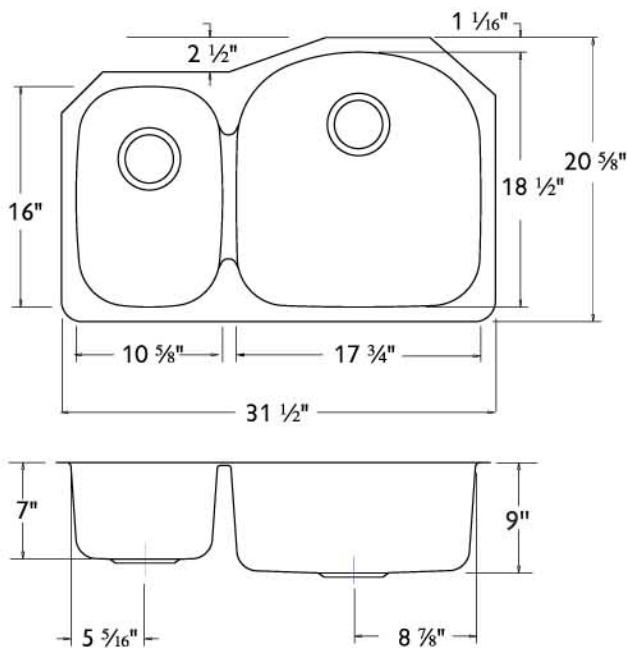

Fits 36" Cabinet.

Model #	Faucet Holes	Finish Deck/Bowl	Bowl Size ↕ X ↔	Sink Depth	Overall Dimension	Gauge	Cutout Dimension
UYL2132/90RK/E	NA	Radiant/Silk	L: 16" x 10 5/8" R: 18 1/2" x 17 3/4"	L: 7" R: 9"	20 5/8" x 31 1/2"	18	Refer To Template*

*DXF files are available for use with CNC equipment. Visit our website.